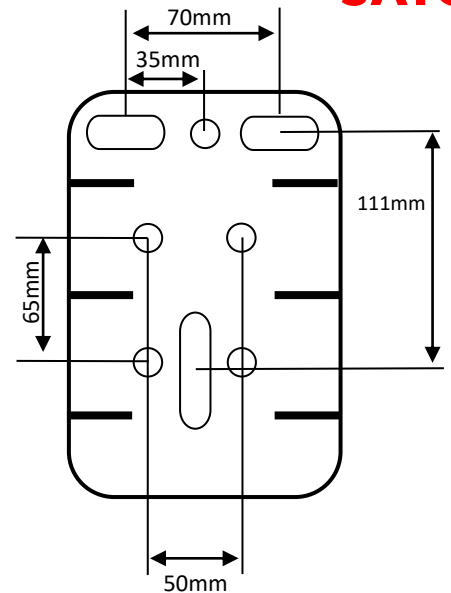

PART NO.	RATED CAPACITY	CABLE SIZE	WEIGHT
SAHW31C	500KG	4mm x 6mtr	5.1KG

5:1 1:1 BLACK POWDER COATED WINCH c/w 7mtr BLUE WEBBING

PART NO.	RATED CAPACITY	WEBBING SIZE	WEIGHT
SAHW51W	700KG	50mm x 7mtr	5.2KG

5:1 1:1 BLACK POWDER COATED WINCH c/w 7.5mtr BLUE ROPE

PART NO.	RATED CAPACITY	ROPE SIZE	WEIGHT
SAHW51R	700KG	5mm x 7.5mtr	5.2KG

5:1 1:1 BLACK POWDER COATED WINCH c/w 7.5mtr CABLE

PART NO.	RATED CAPACITY	CABLE SIZE	WEIGHT
SAHW51C	700KG	5mm x 7.5mtr	5.2KG

**10:1 5:1 1:1 BLACK POWDER COATED
WINCH c/w 8mtr BLUE WEBBING**

PART NO.	RATED CAPACITY	WEBBING SIZE	WEIGHT
SAHW101W	1000KG	50mm x 8mtr	5.7KG

**10:1 5:1 1:1 BLACK POWDER
COATED WINCH c/w 7.5mtr CABLE**

PART NO.	RATED CAPACITY	CABLE SIZE	WEIGHT
SAHW101C	1000KG	5mm x 7.5mtr	5.7KG

**15:1 4.5:1 1:1 BLACK POWDER COATED
WINCH c/w 8mtr BLUE WEBBING**

PART NO.	RATED CAPACITY	WEBBING SIZE	WEIGHT
SAHW151W	1500KG	50mm x 8mtr	6.7KG