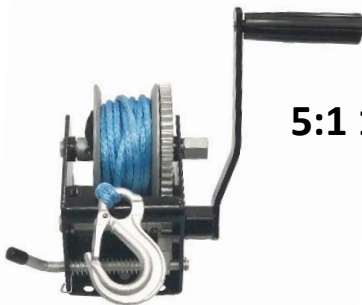

PART NO.	RATED CAPACITY	WEBBING SIZE	WEIGHT
SAHW31W	500KG	50mm x 7mtr	5.1KG

3:1 BLACK POWDER COATED WINCH c/w 6mtr BLUE ROPE

PART NO.	RATED CAPACITY	ROPE SIZE	WEIGHT
SAHW31R	500KG	4mm x 6mtr	5.1KG

3:1 BLACK POWDER COATED WINCH c/w 6mtr CABLE

PART NO.	RATED CAPACITY	CABLE SIZE	WEIGHT
SAHW31C	500KG	4mm x 6mtr	5.1KG

5:1 1:1 BLACK POWDER COATED WINCH c/w 7mtr BLUE WEBBING

PART NO.	RATED CAPACITY	WEBBING SIZE	WEIGHT
SAHW51W	700KG	50mm x 7mtr	5.2KG

5:1 1:1 BLACK POWDER COATED WINCH c/w 7.5mtr BLUE ROPE

PART NO.	RATED CAPACITY	ROPE SIZE	WEIGHT
SAHW51R	700KG	5mm x 7.5mtr	5.2KG

5:1 1:1 BLACK POWDER COATED WINCH c/w 7.5mtr CABLE

PART NO.	RATED CAPACITY	CABLE SIZE	WEIGHT
SAHW51C	700KG	5mm x 7.5mtr	5.2KG

**10:1 5:1 1:1 BLACK POWDER COATED
WINCH c/w 8mtr BLUE WEBBING**

PART NO.	RATED CAPACITY	WEBBING SIZE	WEIGHT
SAHW101W	1000KG	50mm x 8mtr	5.7KG

**10:1 5:1 1:1 BLACK POWDER
COATED WINCH c/w 7.5mtr CABLE**