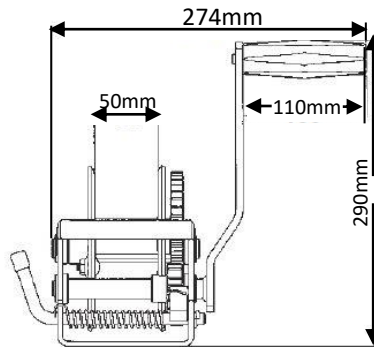

PART NO.	RATED CAPACITY	CABLE SIZE	WEIGHT
SAHW31C	500KG	4mm x 6mtr	5.1KG

5:1 1:1 BLACK POWDER COATED WINCH c/w 7mtr BLUE WEBBING

PART NO.	RATED CAPACITY	WEBBING SIZE	WEIGHT
SAHW51W	700KG	50mm x 7mtr	5.2KG

5:1 1:1 BLACK POWDER COATED WINCH c/w 7.5mtr BLUE ROPE

PART NO.	RATED CAPACITY	ROPE SIZE	WEIGHT
SAHW51R	700KG	5mm x 7.5mtr	5.2KG

5:1 1:1 BLACK POWDER COATED WINCH c/w 7.5mtr CABLE

PART NO.	RATED CAPACITY	CABLE SIZE	WEIGHT
SAHW51C	700KG	5mm x 7.5mtr	5.2KG

**10:1 5:1 1:1 BLACK POWDER COATED
WINCH c/w 8mtr BLUE WEBBING**

PART NO.	RATED CAPACITY	WEBBING SIZE	WEIGHT
SAHW101W	1000KG	50mm x 8mtr	5.7KG

**10:1 5:1 1:1 BLACK POWDER
COATED WINCH c/w 7.5mtr CABLE**

PART NO.	RATED CAPACITY	CABLE SIZE	WEIGHT
SAHW101C	1000KG	5mm x 7.5mtr	5.7KG

**15:1 4.5:1 1:1 BLACK POWDER COATED
WINCH c/w 8mtr BLUE WEBBING**

PART NO.	RATED CAPACITY	WEBBING SIZE	WEIGHT
SAHW151W	1500KG	50mm x 8mtr	6.7KG