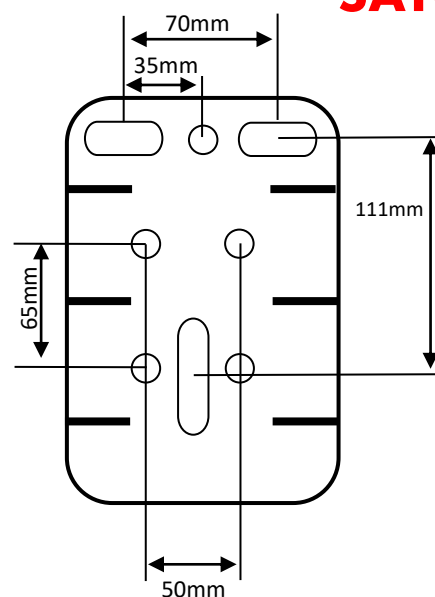

**10:1 5:1 1:1 BLACK POWDER COATED
WINCH c/w 8mtr BLUE WEBBING**

PART NO.	RATED CAPACITY	WEBBING SIZE	WEIGHT
SAHW101W	1000KG	50mm x 8mtr	5.7KG

**10:1 5:1 1:1 BLACK POWDER
COATED WINCH c/w 7.5mtr CABLE**

PART NO.	RATED CAPACITY	CABLE SIZE	WEIGHT
SAHW101C	1000KG	5mm x 7.5mtr	5.7KG

**15:1 4.5:1 1:1 BLACK POWDER COATED
WINCH c/w 8mtr BLUE WEBBING**

PART NO.	RATED CAPACITY	WEBBING SIZE	WEIGHT
SAHW151W	1500KG	50mm x 8mtr	6.7KG

**15:1 4.5:1 1:1 BLACK POWDER
COATED WINCH c/w 7.5mtr CABLE**

PART NO.	RATED CAPACITY	CABLE SIZE	WEIGHT
SAHW151C	1500KG	5mm x 7.5mtr	6.7KG

**17:1 5:1 1:1 BLACK POWDER COATED
WINCH c/w 10mtr BLUE WEBBING**

PART NO.	RATED CAPACITY	WEBBING SIZE	WEIGHT
SAHW171W	2000KG	50mm x 10mtr	6.7KG

**17:1 5:1 1:1 BLACK POWDER
COATED WINCH c/w 10mtr CABLE**

PART NO.	RATED CAPACITY	CABLE SIZE	WEIGHT
SAHW171C	2000KG	5mm x 10mtr	6.7KG