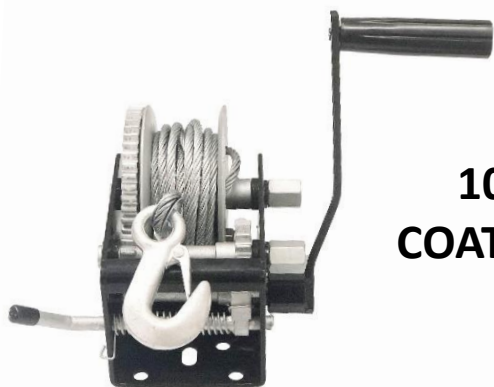

PART NO.	RATED CAPACITY	WEBBING SIZE	WEIGHT
SAHW31W	500KG	50mm x 7mtr	5.1KG

3:1 BLACK POWDER COATED WINCH c/w 6mtr BLUE ROPE

PART NO.	RATED CAPACITY	ROPE SIZE	WEIGHT
SAHW31R	500KG	4mm x 6mtr	5.1KG

3:1 BLACK POWDER COATED WINCH c/w 6mtr CABLE

PART NO.	RATED CAPACITY	CABLE SIZE	WEIGHT
SAHW31C	500KG	4mm x 6mtr	5.1KG

5:1 1:1 BLACK POWDER COATED WINCH c/w 7mtr BLUE WEBBING

PART NO.	RATED CAPACITY	WEBBING SIZE	WEIGHT
SAHW51W	700KG	50mm x 7mtr	5.2KG

5:1 1:1 BLACK POWDER COATED WINCH c/w 7.5mtr BLUE ROPE

PART NO.	RATED CAPACITY	ROPE SIZE	WEIGHT
SAHW51R	700KG	5mm x 7.5mtr	5.2KG

5:1 1:1 BLACK POWDER COATED WINCH c/w 7.5mtr CABLE

PART NO.	RATED CAPACITY	CABLE SIZE	WEIGHT
SAHW51C	700KG	5mm x 7.5mtr	5.2KG

**10:1 5:1 1:1 BLACK POWDER COATED
WINCH c/w 8mtr BLUE WEBBING**

PART NO.	RATED CAPACITY	WEBBING SIZE	WEIGHT
SAHW101W	1000KG	50mm x 8mtr	5.7KG

**10:1 5:1 1:1 BLACK POWDER
COATED WINCH c/w 7.5mtr CABLE**