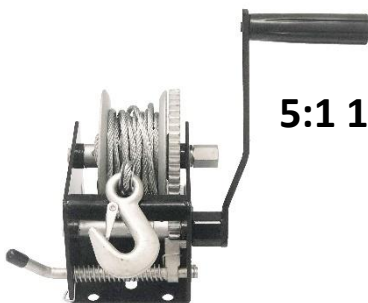

PART NO.	RATED CAPACITY	WEBBING SIZE	WEIGHT
SAHW31W	500KG	50mm x 7mtr	5.1KG

3:1 BLACK POWDER COATED WINCH c/w 6mtr BLUE ROPE

PART NO.	RATED CAPACITY	ROPE SIZE	WEIGHT
SAHW31R	500KG	4mm x 6mtr	5.1KG

3:1 BLACK POWDER COATED WINCH c/w 6mtr CABLE

PART NO.	RATED CAPACITY	CABLE SIZE	WEIGHT
SAHW31C	500KG	4mm x 6mtr	5.1KG

5:1 1:1 BLACK POWDER COATED WINCH c/w 7mtr BLUE WEBBING

PART NO.	RATED CAPACITY	WEBBING SIZE	WEIGHT
SAHW51W	700KG	50mm x 7mtr	5.2KG

5:1 1:1 BLACK POWDER COATED WINCH c/w 7.5mtr BLUE ROPE

PART NO.	RATED CAPACITY	ROPE SIZE	WEIGHT
SAHW51R	700KG	5mm x 7.5mtr	5.2KG

5:1 1:1 BLACK POWDER COATED WINCH c/w 7.5mtr CABLE

PART NO.	RATED CAPACITY	CABLE SIZE	WEIGHT
SAHW51C	700KG	5mm x 7.5mtr	5.2KG

**10:1 5:1 1:1 BLACK POWDER COATED
WINCH c/w 8mtr BLUE WEBBING**

PART NO.	RATED CAPACITY	WEBBING SIZE	WEIGHT
SAHW101W	1000KG	50mm x 8mtr	5.7KG

**10:1 5:1 1:1 BLACK POWDER
COATED WINCH c/w 7.5mtr CABLE**