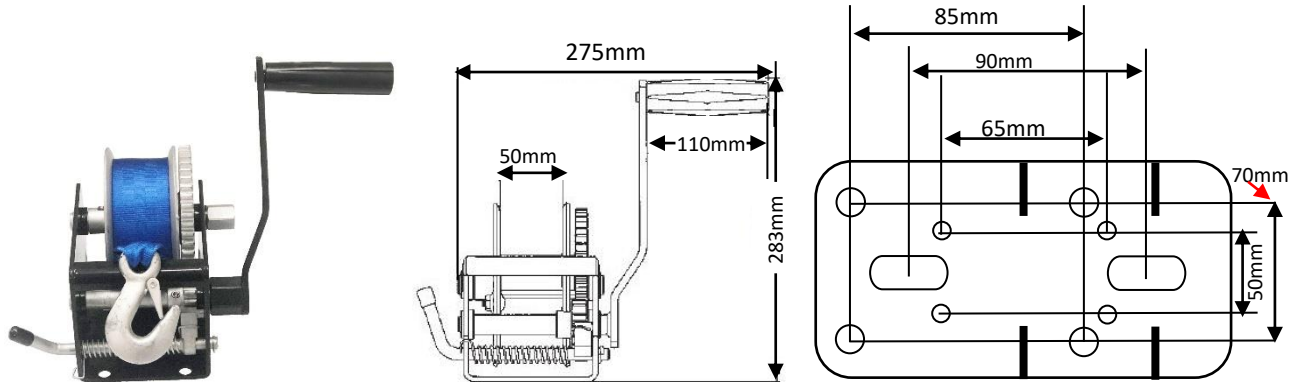

PART NO.	RATED CAPACITY	WEBBING SIZE	WEIGHT
SAHW31W	500KG	50mm x 7mtr	5.1KG

3:1 BLACK POWDER COATED WINCH c/w 6mtr BLUE ROPE

PART NO.	RATED CAPACITY	ROPE SIZE	WEIGHT
SAHW31R	500KG	4mm x 6mtr	5.1KG

3:1 BLACK POWDER COATED WINCH c/w 6mtr CABLE

PART NO.	RATED CAPACITY	CABLE SIZE	WEIGHT
SAHW31C	500KG	4mm x 6mtr	5.1KG

5:1 1:1 BLACK POWDER COATED WINCH c/w 7mtr BLUE WEBBING

PART NO.	RATED CAPACITY	WEBBING SIZE	WEIGHT
SAHW51W	700KG	50mm x 7mtr	5.2KG

5:1 1:1 BLACK POWDER COATED WINCH c/w 7.5mtr BLUE ROPE

PART NO.	RATED CAPACITY	ROPE SIZE	WEIGHT
SAHW51R	700KG	5mm x 7.5mtr	5.2KG

5:1 1:1 BLACK POWDER COATED WINCH c/w 7.5mtr CABLE

PART NO.	RATED CAPACITY	CABLE SIZE	WEIGHT
SAHW51C	700KG	5mm x 7.5mtr	5.2KG

**10:1 5:1 1:1 BLACK POWDER COATED
WINCH c/w 8mtr BLUE WEBBING**

PART NO.	RATED CAPACITY	WEBBING SIZE	WEIGHT
SAHW101W	1000KG	50mm x 8mtr	5.7KG

**10:1 5:1 1:1 BLACK POWDER
COATED WINCH c/w 7.5mtr CABLE**