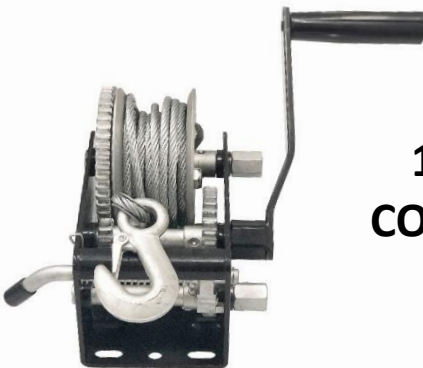

5:1 1:1 BLACK POWDER COATED WINCH c/w 7.5mtr BLUE ROPE

PART NO.	RATED CAPACITY	ROPE SIZE	WEIGHT
SAHW51R	700KG	5mm x 7.5mtr	5.2KG

5:1 1:1 BLACK POWDER COATED WINCH c/w 7.5mtr CABLE

PART NO.	RATED CAPACITY	CABLE SIZE	WEIGHT
SAHW51C	700KG	5mm x 7.5mtr	5.2KG

**10:1 5:1 1:1 BLACK POWDER COATED
WINCH c/w 8mtr BLUE WEBBING**

PART NO.	RATED CAPACITY	WEBBING SIZE	WEIGHT
SAHW101W	1000KG	50mm x 8mtr	5.7KG

**10:1 5:1 1:1 BLACK POWDER
COATED WINCH c/w 7.5mtr CABLE**

PART NO.	RATED CAPACITY	CABLE SIZE	WEIGHT
SAHW101C	1000KG	5mm x 7.5mtr	5.7KG

**15:1 4.5:1 1:1 BLACK POWDER COATED
WINCH c/w 8mtr BLUE WEBBING**

PART NO.	RATED CAPACITY	WEBBING SIZE	WEIGHT
SAHW151W	1500KG	50mm x 8mtr	6.7KG