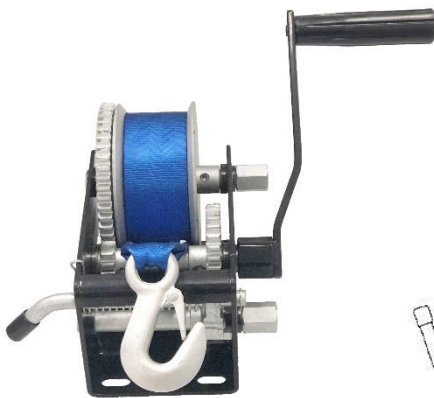

**15:1 4.5:1 1:1 BLACK POWDER COATED
WINCH c/w 8mtr BLUE WEBBING**

PART NO.	RATED CAPACITY	WEBBING SIZE	WEIGHT
SAHW151W	1500KG	50mm x 8mtr	6.7KG