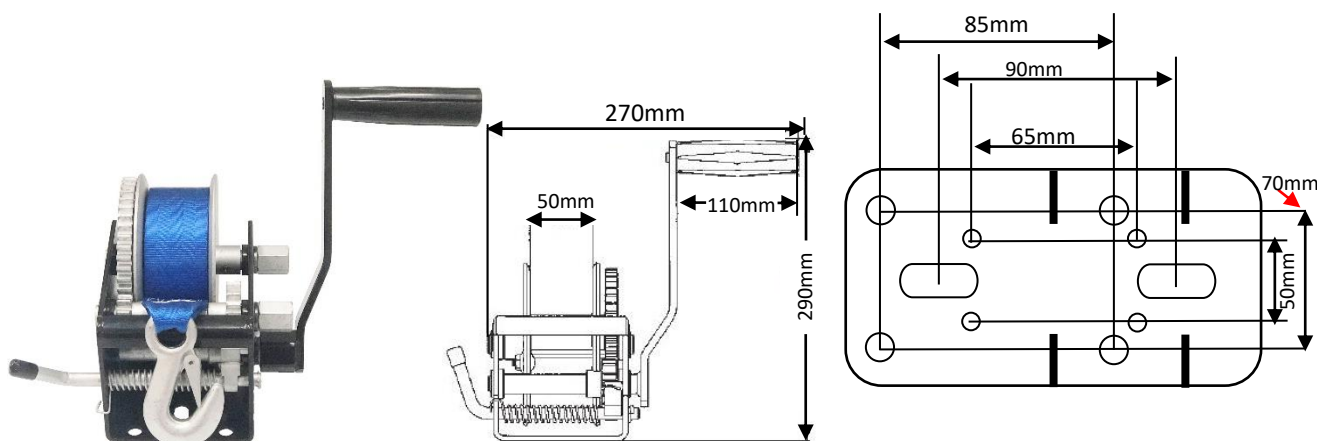

PART NO.	RATED CAPACITY	WEBBING SIZE	WEIGHT
SAHW31W	500KG	50mm x 7mtr	5.1KG

3:1 BLACK POWDER COATED WINCH c/w 6mtr BLUE ROPE

PART NO.	RATED CAPACITY	ROPE SIZE	WEIGHT
SAHW31R	500KG	4mm x 6mtr	5.1KG

3:1 BLACK POWDER COATED WINCH c/w 6mtr CABLE

PART NO.	RATED CAPACITY	CABLE SIZE	WEIGHT
SAHW31C	500KG	4mm x 6mtr	5.1KG

5:1 1:1 BLACK POWDER COATED WINCH c/w 7mtr BLUE WEBBING

PART NO.	RATED CAPACITY	WEBBING SIZE	WEIGHT
SAHW51W	700KG	50mm x 7mtr	5.2KG

5:1 1:1 BLACK POWDER COATED WINCH c/w 7.5mtr BLUE ROPE

PART NO.	RATED CAPACITY	ROPE SIZE	WEIGHT
SAHW51R	700KG	5mm x 7.5mtr	5.2KG

5:1 1:1 BLACK POWDER COATED WINCH c/w 7.5mtr CABLE

PART NO.	RATED CAPACITY	CABLE SIZE	WEIGHT
SAHW51C	700KG	5mm x 7.5mtr	5.2KG

**10:1 5:1 1:1 BLACK POWDER COATED
WINCH c/w 8mtr BLUE WEBBING**

PART NO.	RATED CAPACITY	WEBBING SIZE	WEIGHT
SAHW101W	1000KG	50mm x 8mtr	5.7KG

**10:1 5:1 1:1 BLACK POWDER
COATED WINCH c/w 7.5mtr CABLE**