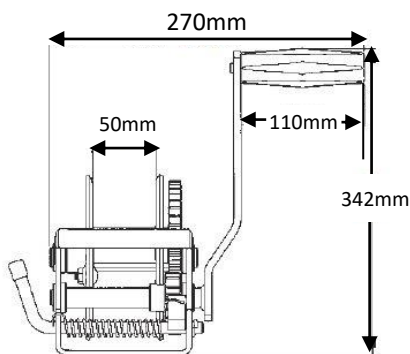

**10:1 5:1 1:1 BLACK POWDER COATED
WINCH c/w 8mtr BLUE WEBBING**

PART NO.	RATED CAPACITY	WEBBING SIZE	WEIGHT
SAHW101W	1000KG	50mm x 8mtr	5.7KG

**10:1 5:1 1:1 BLACK POWDER
COATED WINCH c/w 7.5mtr CABLE**

PART NO.	RATED CAPACITY	CABLE SIZE	WEIGHT
SAHW101C	1000KG	5mm x 7.5mtr	5.7KG

**15:1 4.5:1 1:1 BLACK POWDER COATED
WINCH c/w 8mtr BLUE WEBBING**

PART NO.	RATED CAPACITY	WEBBING SIZE	WEIGHT
SAHW151W	1500KG	50mm x 8mtr	6.7KG

**15:1 4.5:1 1:1 BLACK POWDER
COATED WINCH c/w 7.5mtr CABLE**

PART NO.	RATED CAPACITY	CABLE SIZE	WEIGHT
SAHW151C	1500KG	5mm x 7.5mtr	6.7KG

**17:1 5:1 1:1 BLACK POWDER COATED
WINCH c/w 10mtr BLUE WEBBING**

PART NO.	RATED CAPACITY	WEBBING SIZE	WEIGHT
SAHW171W	2000KG	50mm x 10mtr	6.7KG

**17:1 5:1 1:1 BLACK POWDER
COATED WINCH c/w 10mtr CABLE**

PART NO.	RATED CAPACITY	CABLE SIZE	WEIGHT
SAHW171C	2000KG	5mm x 10mtr	6.7KG