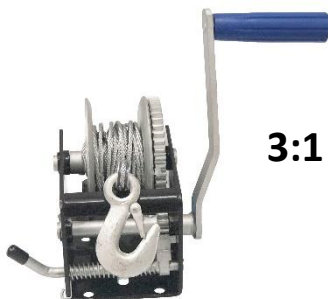

PART NO.	RATED CAPACITY	WEBBING SIZE	WEIGHT
SAHW31W	500KG	50mm x 7mtr	5.1KG

3:1 BLACK POWDER COATED WINCH c/w 6mtr BLUE ROPE

PART NO.	RATED CAPACITY	ROPE SIZE	WEIGHT
SAHW31R	500KG	4mm x 6mtr	5.1KG

3:1 BLACK POWDER COATED WINCH c/w 6mtr CABLE

PART NO.	RATED CAPACITY	CABLE SIZE	WEIGHT
SAHW31C	500KG	4mm x 6mtr	5.1KG

5:1 1:1 BLACK POWDER COATED WINCH c/w 7mtr BLUE WEBBING

PART NO.	RATED CAPACITY	WEBBING SIZE	WEIGHT
SAHW51W	700KG	50mm x 7mtr	5.2KG

5:1 1:1 BLACK POWDER COATED WINCH c/w 7.5mtr BLUE ROPE

PART NO.	RATED CAPACITY	ROPE SIZE	WEIGHT
SAHW51R	700KG	5mm x 7.5mtr	5.2KG

5:1 1:1 BLACK POWDER COATED WINCH c/w 7.5mtr CABLE

PART NO.	RATED CAPACITY	CABLE SIZE	WEIGHT
SAHW51C	700KG	5mm x 7.5mtr	5.2KG

**10:1 5:1 1:1 BLACK POWDER COATED
WINCH c/w 8mtr BLUE WEBBING**

PART NO.	RATED CAPACITY	WEBBING SIZE	WEIGHT
SAHW101W	1000KG	50mm x 8mtr	5.7KG

**10:1 5:1 1:1 BLACK POWDER
COATED WINCH c/w 7.5mtr CABLE**