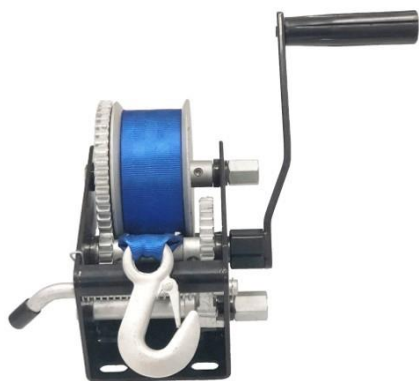

5:1 1:1 BLACK POWDER COATED WINCH c/w 7.5mtr BLUE ROPE

PART NO.	RATED CAPACITY	ROPE SIZE	WEIGHT
SAHW51R	700KG	5mm x 7.5mtr	5.2KG

5:1 1:1 BLACK POWDER COATED WINCH c/w 7.5mtr CABLE

PART NO.	RATED CAPACITY	CABLE SIZE	WEIGHT
SAHW51C	700KG	5mm x 7.5mtr	5.2KG

**10:1 5:1 1:1 BLACK POWDER COATED
WINCH c/w 8mtr BLUE WEBBING**

PART NO.	RATED CAPACITY	WEBBING SIZE	WEIGHT
SAHW101W	1000KG	50mm x 8mtr	5.7KG

**10:1 5:1 1:1 BLACK POWDER
COATED WINCH c/w 7.5mtr CABLE**

PART NO.	RATED CAPACITY	CABLE SIZE	WEIGHT
SAHW101C	1000KG	5mm x 7.5mtr	5.7KG

**15:1 4.5:1 1:1 BLACK POWDER COATED
WINCH c/w 8mtr BLUE WEBBING**

PART NO.	RATED CAPACITY	WEBBING SIZE	WEIGHT
SAHW151W	1500KG	50mm x 8mtr	6.7KG

**15:1 4.5:1 1:1 BLACK POWDER
COATED WINCH c/w 7.5mtr CABLE**

PART NO.	RATED CAPACITY	CABLE SIZE	WEIGHT
SAHW151C	1500KG	5mm x 7.5mtr	6.7KG

**17:1 5:1 1:1 BLACK POWDER COATED
WINCH c/w 10mtr BLUE WEBBING**