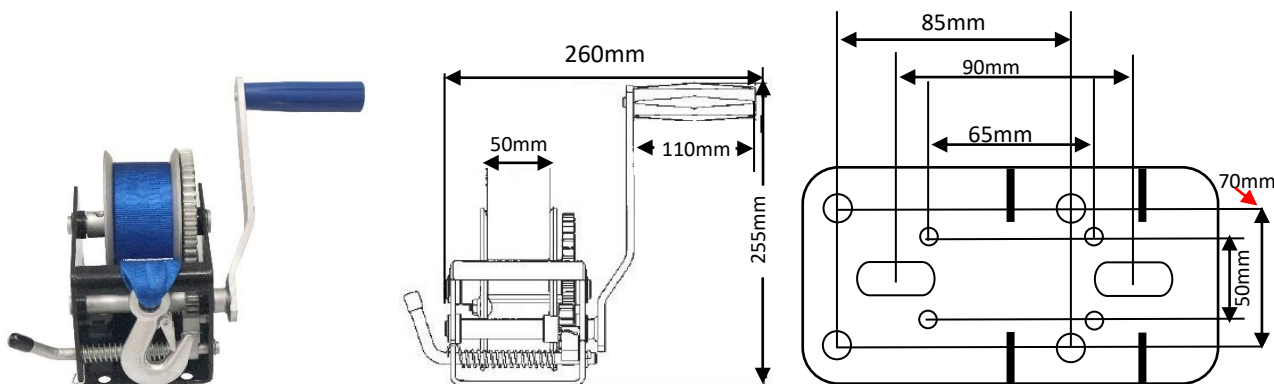

3:1 BLACK POWDER COATED WINCH c/w 7mtr BLUE WEBBING

PART NO.	RATED CAPACITY	WEBBING SIZE	WEIGHT
SAHW31W	500KG	50mm x 7mtr	5.1KG