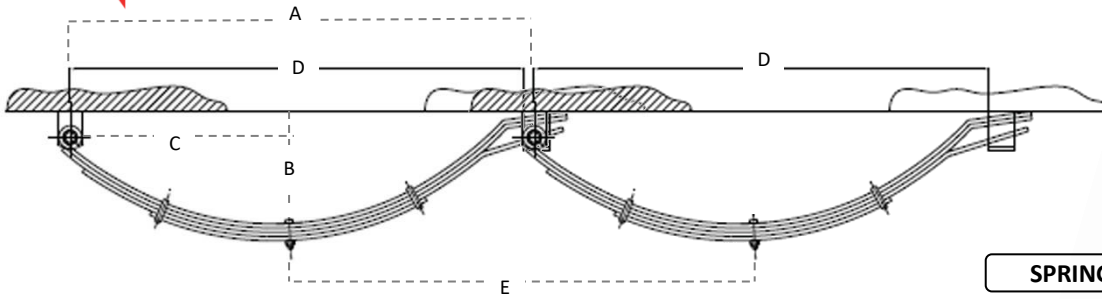

GALV HANGER KIT

GALV 1/2" AXLE FITTINGS

SPRINGS