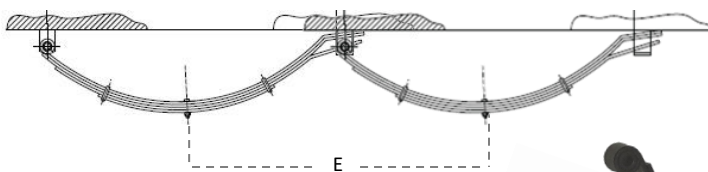

HANGER KIT

1/2" AXLE FITTINGS

SPRINGS

60MM x 6MM BLACK SLIPPER SPRING SETS

PART NO.	DESCRIPTION	CARRYING CAPACITY	SPRING BUSH DIMENSIONS	A(mm)	B(mm)	C(mm)	D(mm)	E(mm)
SS606S	SET AK. 6L x 60mm x 6mm SLIPPER SPRING *	1300KG	5/8" x 7/8" x 60mm	765	150	330	700	730
SS607S	SET AK. 7L x 60mm x 6mm SLIPPER SPRING *	1400KG						
SS609S	SET AK. 9L x 60mm x 6mm SLIPPER SPRING 🌿	1700KG						

PLEASE NOTE: SET OF SPRINGS INC. SPRINGS, HANGER KIT & 1/2" AXLE FITTINGS

🌿 PLEASE NOTE: SET OF 9L SLIPPER SPRING c/w HANGER KIT & 5/8" AXLE FITTINGS 🌿

60MM x 6MM BLACK SLIPPER SPRING ONLY

PART NO.	DESCRIPTION	CARRYING CAPACITY	SPRING BUSH DIMENSIONS	A(mm)	B(mm)	C(mm)	D(mm)	E(mm)
SS606	AK. 6L x 60mm x 6mm SLIPPER SPRING ONLY	650KG	5/8" x 7/8" x 60mm	765	150	330	700	730
SS607	AK. 7L x 60mm x 6mm SLIPPER SPRING ONLY	700KG						
SS609	AK. 9L x 60mm x 6mm SLIPPER SPRING ONLY	850KG						

HANGER KIT

1/2" AXLE FITTINGS

SPRINGS

45MM BLACK SLIPPER SPRING SETS

PART NO.	DESCRIPTION	SPRING BUSH DIMENSIONS	CARRYING CAPACITY	A(mm)	B(mm)	C(mm)	D(mm)	E(mm)
SASS453S	SET SAT 3L x 45mm SLIPPER SPRING	7/8" x 1/2" x 45mm	500KG	765	155	330	700	725
SASS454S	SET SAT 4L x 45mm SLIPPER SPRING		700KG					
SASS455S	SET SAT 5L x 45mm SLIPPER SPRING		1000KG					
SASS456S	SET SAT 6L x 45mm SLIPPER SPRING		1120KG					
SASS457S	SET SAT 7L x 45mm SLIPPER SPRING		1270KG					
SASS458S	SET SAT 8L x 45mm SLIPPER SPRING		1375KG					
SASS459S	SET SAT 9L x 45mm SLIPPER SPRING		1500KG					