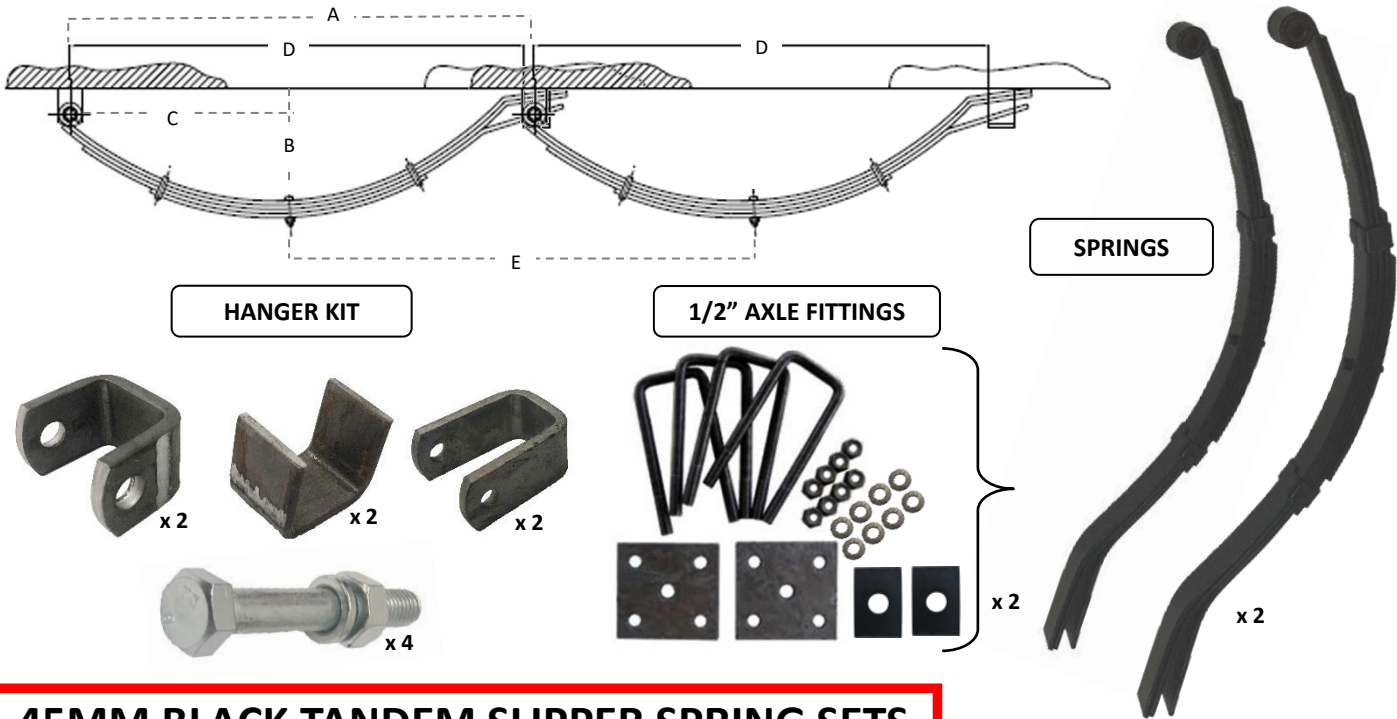

PLEASE NOTE: SET OF SPRINGS INC. SPRINGS, HANGER KIT & 1/2" AXLE FITTINGS

45MM BLACK SLIPPER SPRING ONLY

PART NO.	DESCRIPTION	SPRING BUSH DIMENSIONS	CARRYING CAPACITY	A(mm)	B(mm)	C(mm)	D(mm)
SASS453	SET SAT 3L x 45mm SLIPPER SPRING ONLY	7/8" x 1/2" x 45mm	250KG	765	155	330	700
SASS454	SET SAT 4L x 45mm SLIPPER SPRING		350KG				
SASS455	SET SAT 5L x 45mm SLIPPER SPRING ONLY		500KG				
SASS456	SET SAT 6L x 45mm SLIPPER SPRING ONLY		560KG				
SASS457	SET SAT 7L x 45mm SLIPPER SPRING ONLY		635KG				
SASS458	SET SAT 8L x 45mm SLIPPER SPRING ONLY		688KG				
SASS459	SET SAT 9L x 45mm SLIPPER SPRING ONLY		750KG				

GALV HANGER KIT

GALV 1/2" AXLE FITTINGS

SPRINGS

45MM DACROMET SLIPPER SPRING SETS

PART NO.	DESCRIPTION	SPRING BUSH DIMENSIONS	CARRYING CAPACITY	A(mm)	B(mm)	C(mm)	D(mm)	E(mm)
SASS453SG	SET SAT 3L x 45mm DAC SLIPPER SPRING	7/8" x 1/2" x 45mm	500KG	765	155	330	700	725
SASS454SG	SET SAT 4L x 45mm DAC SLIPPER SPRING		700KG					
SASS455SG	SET SAT 5L x 45mm DAC SLIPPER SPRING		1000KG					
SASS456SG	SET SAT 6L x 45mm DAC SLIPPER SPRING		1120KG					
SASS457SG	SET SAT 7L x 45mm DAC SLIPPER SPRING		1270KG					
SASS459SG	SET SAT 9L x 45mm DAC SLIPPER SPRING		1500KG					

PLEASE NOTE: SET OF SPRINGS INC. SPRINGS, GALV HANGER KIT & GALV 1/2" AXLE FITTINGS

45MM DACROMET SLIPPER SPRING ONLY

PART NO.	DESCRIPTION	SPRING BUSH DIMENSIONS	CARRYING CAPACITY	A(mm)	B(mm)	C(mm)	D(mm)
SASS453G	SET SAT 3L x 45mm DAC SLIPPER SPRING ONLY	7/8" x 1/2" x 45mm	500KG	765	155	330	700
SASS454G	SET SAT 4L x 45mm DAC SLIPPER SPRING ONLY		700KG				
SASS455G	SET SAT 5L x 45mm DAC SLIPPER SPRING ONLY		1000KG				
SASS456G	SET SAT 6L x 45mm DAC SLIPPER SPRING ONLY		1120KG				
SASS457G	SET SAT 7L x 45mm DAC SLIPPER SPRING ONLY		1270KG				
SASS459G	SET SAT 9L x 45mm DAC SLIPPER SPRING ONLY		1500KG				