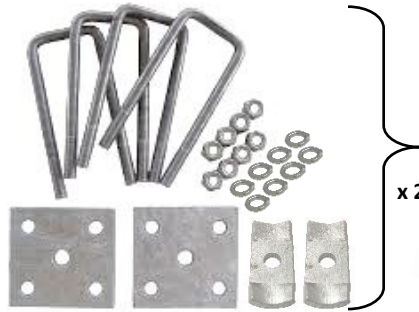

PLEASE NOTE: SET OF SPRINGS INC. SPRINGS, GALV HANGER KIT & GALV 1/2" AXLE FITTINGS

45MM DACROMET SLIPPER SPRING ONLY

PART NO.	DESCRIPTION	SPRING BUSH DIMENSIONS	CARRYING CAPACITY	A(mm)	B(mm)	C(mm)	D(mm)
SASS453G	SET SAT 3L x 45mm DAC SLIPPER SPRING ONLY	7/8" x 1/2" x 45mm	500KG	765	155	330	700
SASS454G	SET SAT 4L x 45mm DAC SLIPPER SPRING ONLY		700KG				
SASS455G	SET SAT 5L x 45mm DAC SLIPPER SPRING ONLY		1000KG				
SASS456G	SET SAT 6L x 45mm DAC SLIPPER SPRING ONLY		1120KG				
SASS457G	SET SAT 7L x 45mm DAC SLIPPER SPRING ONLY		1270KG				
SASS459G	SET SAT 9L x 45mm DAC SLIPPER SPRING ONLY		1500KG				

45MM BLACK TANDEM SLIPPER SPRING SETS

PART NO.	DESCRIPTION	SPRING BUSH DIMENSIONS	CARRYING CAPACITY	A(mm)	B(mm)	C(mm)	D(mm)	E(mm)
SASST453S	SET SAT 3L x 45mm TANDEM SLIPPER SPRING	7/8" x 1/2" x 45mm	1000KG	765	155	330	700	707
SASST454S	SET SAT 4L x 45mm TANDEM SLIPPER SPRING		1400KG					
SASST455S	SET SAT 5L x 45mm TANDEM SLIPPER SPRING		2000KG					
SASST456S	SET SAT 6L x 45mm TANDEM SLIPPER SPRING		2240KG					
SASST457S	SET SAT 7L x 45mm TANDEM SLIPPER SPRING		2540KG					
SASST458S	SET SAT 8L x 45mm TANDEM SLIPPER SPRING		2750KG					
SASST459S	SET SAT 9L x 45mm TANDEM SLIPPER SPRING		3000KG					

PLEASE NOTE: SET OF SPRINGS INC. SPRINGS, HANGER KIT & 1/2" AXLE FITTINGS

GALV HANGER KIT

GALV 1/2" AXLE FITTINGS

SPRINGS

45MM DACROMET TANDEM SLIPPER SPRING SETS

PART NO.	DESCRIPTION	SPRING BUSH DIMENSIONS	CARRYING CAPACITY	A(mm)	B(mm)	C(mm)	D(mm)	E(mm)
SASST453SG	SET SAT 3L x 45mm DAC TANDEM SLIPPER SPRING	7/8" x 1/2" x 45mm	1000KG	765	155	330	700	707
SASST454SG	SET SAT 4L x 45mm DAC TANDEM SLIPPER SPRING		1400KG					
SASST455SG	SET SAT 5L x 45mm DAC TANDEM SLIPPER SPRING		2000KG					
SASST456SG	SET SAT 6L x 45mm DAC TANDEM SLIPPER SPRING		2240KG					
SASST457SG	SET SAT 7L x 45mm DAC TANDEM SLIPPER SPRING		2540KG					
SASST459SG	SET SAT 9L x 45mm DAC TANDEM SLIPPER SPRING		3000KG					

PLEASE NOTE: SET OF SPRINGS INC. SPRINGS, GALV HANGER KIT & GALV 1/2" AXLE FITTINGS