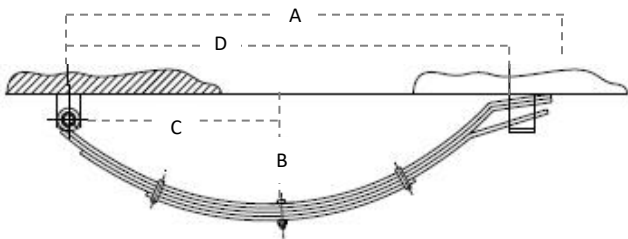

HANGER KIT

1/2" AXLE FITTINGS

SPRINGS

60MM x 6MM BLACK SLIPPER SPRING SETS

PART NO.	DESCRIPTION	CARRYING CAPACITY	SPRING BUSH DIMENSIONS	A(mm)	B(mm)	C(mm)	D(mm)	E(mm)
SS606S	SET AK. 6L x 60mm x 6mm SLIPPER SPRING *	1300KG	5/8" x 7/8" x 60mm	765	150	330	700	730
SS607S	SET AK. 7L x 60mm x 6mm SLIPPER SPRING *	1400KG						
SS609S	SET AK. 9L x 60mm x 6mm SLIPPER SPRING 🌿	1700KG						

PLEASE NOTE: SET OF SPRINGS INC. SPRINGS, HANGER KIT & 1/2" AXLE FITTINGS

🌿 PLEASE NOTE: SET OF 9L SLIPPER SPRING c/w HANGER KIT & 5/8" AXLE FITTINGS 🌿

60MM x 6MM BLACK SLIPPER SPRING ONLY

PART NO.	DESCRIPTION	CARRYING CAPACITY	SPRING BUSH DIMENSIONS	A(mm)	B(mm)	C(mm)	D(mm)	E(mm)
SS606	AK. 6L x 60mm x 6mm SLIPPER SPRING ONLY	650KG	5/8" x 7/8" x 60mm	765	150	330	700	730
SS607	AK. 7L x 60mm x 6mm SLIPPER SPRING ONLY	700KG						
SS609	AK. 9L x 60mm x 6mm SLIPPER SPRING ONLY	850KG						

HANGER KIT

1/2" AXLE FITTINGS

SPRINGS

45MM BLACK SLIPPER SPRING SETS

PART NO.	DESCRIPTION	SPRING BUSH DIMENSIONS	CARRYING CAPACITY	A(mm)	B(mm)	C(mm)	D(mm)	E(mm)
SASS453S	SET SAT 3L x 45mm SLIPPER SPRING	7/8" x 1/2" x 45mm	500KG	765	155	330	700	725
SASS454S	SET SAT 4L x 45mm SLIPPER SPRING		700KG					
SASS455S	SET SAT 5L x 45mm SLIPPER SPRING		1000KG					
SASS456S	SET SAT 6L x 45mm SLIPPER SPRING		1120KG					
SASS457S	SET SAT 7L x 45mm SLIPPER SPRING		1270KG					
SASS458S	SET SAT 8L x 45mm SLIPPER SPRING		1375KG					
SASS459S	SET SAT 9L x 45mm SLIPPER SPRING		1500KG					