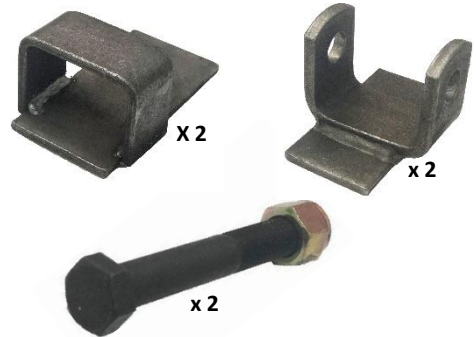

HANGER KIT

1/2" AXLE FITTINGS

SPRINGS

60MM x 6MM BLACK SLIPPER SPRING SETS

PART NO.	DESCRIPTION	CARRYING CAPACITY	SPRING BUSH DIMENSIONS	A(mm)	B(mm)	C(mm)	D(mm)	E(mm)
SS606S	SET AK. 6L x 60mm x 6mm SLIPPER SPRING *	1300KG	5/8" x 7/8" x 60mm	765	150	330	700	730
SS607S	SET AK. 7L x 60mm x 6mm SLIPPER SPRING *	1400KG						
SS609S	SET AK. 9L x 60mm x 6mm SLIPPER SPRING 🌿	1700KG						

PLEASE NOTE: SET OF SPRINGS INC. SPRINGS, HANGER KIT & 1/2" AXLE FITTINGS

🌿 PLEASE NOTE: SET OF 9L SLIPPER SPRING c/w HANGER KIT & 5/8" AXLE FITTINGS 🌿

60MM x 6MM BLACK SLIPPER SPRING ONLY

PART NO.	DESCRIPTION	CARRYING CAPACITY	SPRING BUSH DIMENSIONS	A(mm)	B(mm)	C(mm)	D(mm)	E(mm)
SS606	AK. 6L x 60mm x 6mm SLIPPER SPRING ONLY	650KG	5/8" x 7/8" x 60mm	765	150	330	700	730
SS607	AK. 7L x 60mm x 6mm SLIPPER SPRING ONLY	700KG						
SS609	AK. 9L x 60mm x 6mm SLIPPER SPRING ONLY	850KG						

HANGER KIT

1/2" AXLE FITTINGS

SPRINGS

45MM BLACK SLIPPER SPRING SETS

PART NO.	DESCRIPTION	SPRING BUSH DIMENSIONS	CARRYING CAPACITY	A(mm)	B(mm)	C(mm)	D(mm)	E(mm)
SASS453S	SET SAT 3L x 45mm SLIPPER SPRING	7/8" x 1/2" x 45mm	500KG	765	155	330	700	725
SASS454S	SET SAT 4L x 45mm SLIPPER SPRING		700KG					
SASS455S	SET SAT 5L x 45mm SLIPPER SPRING		1000KG					
SASS456S	SET SAT 6L x 45mm SLIPPER SPRING		1120KG					
SASS457S	SET SAT 7L x 45mm SLIPPER SPRING		1270KG					
SASS458S	SET SAT 8L x 45mm SLIPPER SPRING		1375KG					
SASS459S	SET SAT 9L x 45mm SLIPPER SPRING		1500KG					