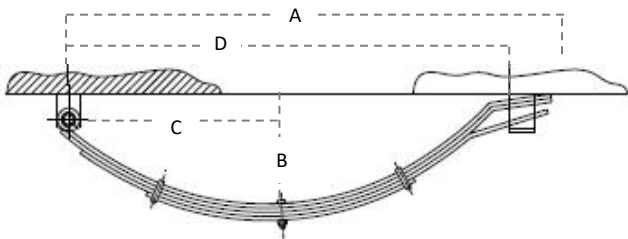

PLEASE NOTE: SET OF SPRINGS INC. SPRINGS, HANGER KIT & 1/2" AXLE FITTINGS

45MM BLACK SLIPPER SPRING ONLY

PART NO.	DESCRIPTION	SPRING BUSH DIMENSIONS	CARRYING CAPACITY	A(mm)	B(mm)	C(mm)	D(mm)
SASS453	SET SAT 3L x 45mm SLIPPER SPRING ONLY	7/8" x 1/2" x 45mm	250KG	765	155	330	700
SASS454	SET SAT 4L x 45mm SLIPPER SPRING		350KG				
SASS455	SET SAT 5L x 45mm SLIPPER SPRING ONLY		500KG				
SASS456	SET SAT 6L x 45mm SLIPPER SPRING ONLY		560KG				
SASS457	SET SAT 7L x 45mm SLIPPER SPRING ONLY		635KG				
SASS458	SET SAT 8L x 45mm SLIPPER SPRING ONLY		688KG				
SASS459	SET SAT 9L x 45mm SLIPPER SPRING ONLY		750KG				

GALV HANGER KIT

GALV 1/2" AXLE FITTINGS

SPRINGS

45MM DACROMET SLIPPER SPRING SETS

PART NO.	DESCRIPTION	SPRING BUSH DIMENSIONS	CARRYING CAPACITY	A(mm)	B(mm)	C(mm)	D(mm)	E(mm)
SASS453SG	SET SAT 3L x 45mm DAC SLIPPER SPRING	7/8" x 1/2" x 45mm	500KG	765	155	330	700	725
SASS454SG	SET SAT 4L x 45mm DAC SLIPPER SPRING		700KG					
SASS455SG	SET SAT 5L x 45mm DAC SLIPPER SPRING		1000KG					
SASS456SG	SET SAT 6L x 45mm DAC SLIPPER SPRING		1120KG					
SASS457SG	SET SAT 7L x 45mm DAC SLIPPER SPRING		1270KG					
SASS459SG	SET SAT 9L x 45mm DAC SLIPPER SPRING		1500KG					

PLEASE NOTE: SET OF SPRINGS INC. SPRINGS, GALV HANGER KIT & GALV 1/2" AXLE FITTINGS

45MM DACROMET SLIPPER SPRING ONLY

PART NO.	DESCRIPTION	SPRING BUSH DIMENSIONS	CARRYING CAPACITY	A(mm)	B(mm)	C(mm)	D(mm)
SASS453G	SET SAT 3L x 45mm DAC SLIPPER SPRING ONLY	7/8" x 1/2" x 45mm	500KG	765	155	330	700
SASS454G	SET SAT 4L x 45mm DAC SLIPPER SPRING ONLY		700KG				
SASS455G	SET SAT 5L x 45mm DAC SLIPPER SPRING ONLY		1000KG				
SASS456G	SET SAT 6L x 45mm DAC SLIPPER SPRING ONLY		1120KG				
SASS457G	SET SAT 7L x 45mm DAC SLIPPER SPRING ONLY		1270KG				
SASS459G	SET SAT 9L x 45mm DAC SLIPPER SPRING ONLY		1500KG				