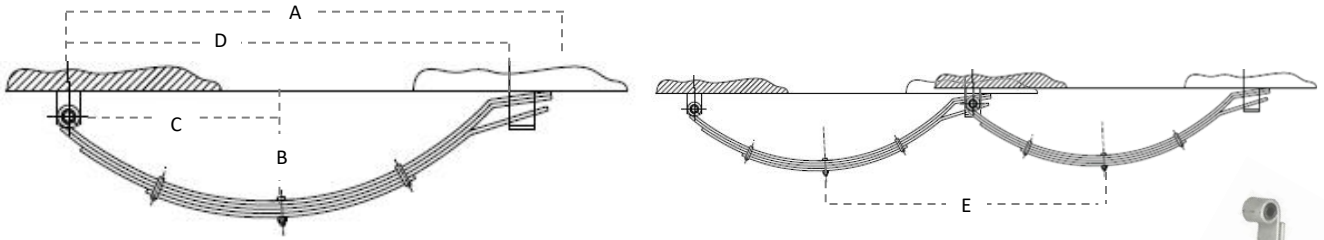

PLEASE NOTE: SET OF SPRINGS INC. SPRINGS, HANGER KIT & 1/2" AXLE FITTINGS

🌿 PLEASE NOTE: SET OF 9L SLIPPER SPRING c/w HANGER KIT & 5/8" AXLE FITTINGS 🌿

60MM x 6MM BLACK SLIPPER SPRING ONLY

PART NO.	DESCRIPTION	CARRYING CAPACITY	SPRING BUSH DIMENSIONS	A(mm)	B(mm)	C(mm)	D(mm)	E(mm)
SS606	AK. 6L x 60mm x 6mm SLIPPER SPRING ONLY	650KG	5/8" x 7/8" x 60mm	765	150	330	700	730
SS607	AK. 7L x 60mm x 6mm SLIPPER SPRING ONLY	700KG						
SS609	AK. 9L x 60mm x 6mm SLIPPER SPRING ONLY	850KG						

HANGER KIT

1/2" AXLE FITTINGS

SPRINGS

45MM BLACK SLIPPER SPRING SETS

PART NO.	DESCRIPTION	SPRING BUSH DIMENSIONS	CARRYING CAPACITY	A(mm)	B(mm)	C(mm)	D(mm)	E(mm)
SASS453S	SET SAT 3L x 45mm SLIPPER SPRING	7/8" x 1/2" x 45mm	500KG	765	155	330	700	725
SASS454S	SET SAT 4L x 45mm SLIPPER SPRING		700KG					
SASS455S	SET SAT 5L x 45mm SLIPPER SPRING		1000KG					
SASS456S	SET SAT 6L x 45mm SLIPPER SPRING		1120KG					
SASS457S	SET SAT 7L x 45mm SLIPPER SPRING		1270KG					
SASS458S	SET SAT 8L x 45mm SLIPPER SPRING		1375KG					
SASS459S	SET SAT 9L x 45mm SLIPPER SPRING		1500KG					

PLEASE NOTE: SET OF SPRINGS INC. SPRINGS, HANGER KIT & 1/2" AXLE FITTINGS

45MM BLACK SLIPPER SPRING ONLY

PART NO.	DESCRIPTION	SPRING BUSH DIMENSIONS	CARRYING CAPACITY	A(mm)	B(mm)	C(mm)	D(mm)
SASS453	SET SAT 3L x 45mm SLIPPER SPRING ONLY	7/8" x 1/2" x 45mm	250KG	765	155	330	700
SASS454	SET SAT 4L x 45mm SLIPPER SPRING		350KG				
SASS455	SET SAT 5L x 45mm SLIPPER SPRING ONLY		500KG				
SASS456	SET SAT 6L x 45mm SLIPPER SPRING ONLY		560KG				
SASS457	SET SAT 7L x 45mm SLIPPER SPRING ONLY		635KG				
SASS458	SET SAT 8L x 45mm SLIPPER SPRING ONLY		688KG				
SASS459	SET SAT 9L x 45mm SLIPPER SPRING ONLY		750KG				