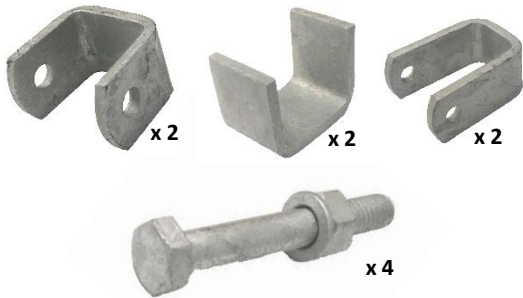

PLEASE NOTE: SET OF SPRINGS INC. SPRINGS, GALV HANGER KIT & GALV 1/2" AXLE FITTINGS

45MM DACROMET SLIPPER SPRING ONLY

PART NO.	DESCRIPTION	SPRING BUSH DIMENSIONS	CARRYING CAPACITY	A(mm)	B(mm)	C(mm)	D(mm)
SASS453G	SET SAT 3L x 45mm DAC SLIPPER SPRING ONLY	7/8" x 1/2" x 45mm	500KG	765	155	330	700
SASS454G	SET SAT 4L x 45mm DAC SLIPPER SPRING ONLY		700KG				
SASS455G	SET SAT 5L x 45mm DAC SLIPPER SPRING ONLY		1000KG				
SASS456G	SET SAT 6L x 45mm DAC SLIPPER SPRING ONLY		1120KG				
SASS457G	SET SAT 7L x 45mm DAC SLIPPER SPRING ONLY		1270KG				
SASS459G	SET SAT 9L x 45mm DAC SLIPPER SPRING ONLY		1500KG				

45MM BLACK TANDEM SLIPPER SPRING SETS

PART NO.	DESCRIPTION	SPRING BUSH DIMENSIONS	CARRYING CAPACITY	A(mm)	B(mm)	C(mm)	D(mm)	E(mm)
SASST453S	SET SAT 3L x 45mm TANDEM SLIPPER SPRING	7/8" x 1/2" x 45mm	1000KG	765	155	330	700	707
SASST454S	SET SAT 4L x 45mm TANDEM SLIPPER SPRING		1400KG					
SASST455S	SET SAT 5L x 45mm TANDEM SLIPPER SPRING		2000KG					
SASST456S	SET SAT 6L x 45mm TANDEM SLIPPER SPRING		2240KG					
SASST457S	SET SAT 7L x 45mm TANDEM SLIPPER SPRING		2540KG					
SASST458S	SET SAT 8L x 45mm TANDEM SLIPPER SPRING		2750KG					
SASST459S	SET SAT 9L x 45mm TANDEM SLIPPER SPRING		3000KG					

PLEASE NOTE: SET OF SPRINGS INC. SPRINGS, HANGER KIT & 1/2" AXLE FITTINGS

GALV HANGER KIT

GALV 1/2" AXLE FITTINGS

SPRINGS

45MM DACROMET TANDEM SLIPPER SPRING SETS

PART NO.	DESCRIPTION	SPRING BUSH DIMENSIONS	CARRYING CAPACITY	A(mm)	B(mm)	C(mm)	D(mm)	E(mm)
SASST453SG	SET SAT 3L x 45mm DAC TANDEM SLIPPER SPRING	7/8" x 1/2" x 45mm	1000KG	765	155	330	700	707
SASST454SG	SET SAT 4L x 45mm DAC TANDEM SLIPPER SPRING		1400KG					
SASST455SG	SET SAT 5L x 45mm DAC TANDEM SLIPPER SPRING		2000KG					
SASST456SG	SET SAT 6L x 45mm DAC TANDEM SLIPPER SPRING		2240KG					
SASST457SG	SET SAT 7L x 45mm DAC TANDEM SLIPPER SPRING		2540KG					
SASST459SG	SET SAT 9L x 45mm DAC TANDEM SLIPPER SPRING		3000KG					