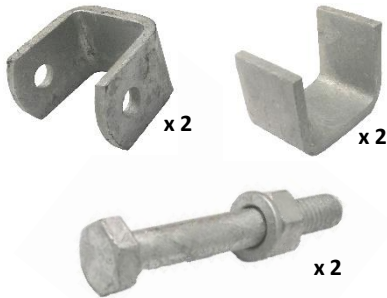

HANGER KIT

1/2" AXLE FITTINGS

SPRINGS

45MM BLACK SLIPPER SPRING SETS

PART NO.	DESCRIPTION	SPRING BUSH DIMENSIONS	CARRYING CAPACITY	A(mm)	B(mm)	C(mm)	D(mm)	E(mm)
SASS453S	SET SAT 3L x 45mm SLIPPER SPRING	7/8" x 1/2" x 45mm	500KG	765	155	330	700	725
SASS454S	SET SAT 4L x 45mm SLIPPER SPRING		700KG					
SASS455S	SET SAT 5L x 45mm SLIPPER SPRING		1000KG					
SASS456S	SET SAT 6L x 45mm SLIPPER SPRING		1120KG					
SASS457S	SET SAT 7L x 45mm SLIPPER SPRING		1270KG					
SASS458S	SET SAT 8L x 45mm SLIPPER SPRING		1375KG					
SASS459S	SET SAT 9L x 45mm SLIPPER SPRING		1500KG					

PLEASE NOTE: SET OF SPRINGS INC. SPRINGS, HANGER KIT & 1/2" AXLE FITTINGS

45MM BLACK SLIPPER SPRING ONLY

PART NO.	DESCRIPTION	SPRING BUSH DIMENSIONS	CARRYING CAPACITY	A(mm)	B(mm)	C(mm)	D(mm)
SASS453	SET SAT 3L x 45mm SLIPPER SPRING ONLY	7/8" x 1/2" x 45mm	250KG	765	155	330	700
SASS454	SET SAT 4L x 45mm SLIPPER SPRING		350KG				
SASS455	SET SAT 5L x 45mm SLIPPER SPRING ONLY		500KG				
SASS456	SET SAT 6L x 45mm SLIPPER SPRING ONLY		560KG				
SASS457	SET SAT 7L x 45mm SLIPPER SPRING ONLY		635KG				
SASS458	SET SAT 8L x 45mm SLIPPER SPRING ONLY		688KG				
SASS459	SET SAT 9L x 45mm SLIPPER SPRING ONLY		750KG				

GALV HANGER KIT

GALV 1/2" AXLE FITTINGS

SPRINGS

45MM DACROMET SLIPPER SPRING SETS

PART NO.	DESCRIPTION	SPRING BUSH DIMENSIONS	CARRYING CAPACITY	A(mm)	B(mm)	C(mm)	D(mm)	E(mm)
SASS453SG	SET SAT 3L x 45mm DAC SLIPPER SPRING	7/8" x 1/2" x 45mm	500KG	765	155	330	700	725
SASS454SG	SET SAT 4L x 45mm DAC SLIPPER SPRING		700KG					
SASS455SG	SET SAT 5L x 45mm DAC SLIPPER SPRING		1000KG					
SASS456SG	SET SAT 6L x 45mm DAC SLIPPER SPRING		1120KG					
SASS457SG	SET SAT 7L x 45mm DAC SLIPPER SPRING		1270KG					
SASS459SG	SET SAT 9L x 45mm DAC SLIPPER SPRING		1500KG					