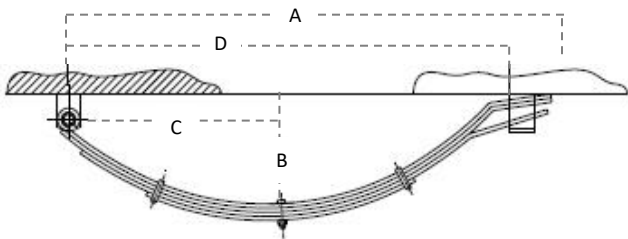

PLEASE NOTE: SET OF SPRINGS INC. SPRINGS, HANGER KIT & 1/2" AXLE FITTINGS

🌿 PLEASE NOTE: SET OF 9L SLIPPER SPRING c/w HANGER KIT & 5/8" AXLE FITTINGS 🌿

60MM x 6MM BLACK SLIPPER SPRING ONLY

PART NO.	DESCRIPTION	CARRYING CAPACITY	SPRING BUSH DIMENSIONS	A(mm)	B(mm)	C(mm)	D(mm)	E(mm)
SS606	AK. 6L x 60mm x 6mm SLIPPER SPRING ONLY	650KG	5/8" x 7/8" x 60mm	765	150	330	700	730
SS607	AK. 7L x 60mm x 6mm SLIPPER SPRING ONLY	700KG						
SS609	AK. 9L x 60mm x 6mm SLIPPER SPRING ONLY	850KG						

HANGER KIT

1/2" AXLE FITTINGS

SPRINGS

45MM BLACK SLIPPER SPRING SETS

PART NO.	DESCRIPTION	SPRING BUSH DIMENSIONS	CARRYING CAPACITY	A(mm)	B(mm)	C(mm)	D(mm)	E(mm)
SASS453S	SET SAT 3L x 45mm SLIPPER SPRING	7/8" x 1/2" x 45mm	500KG	765	155	330	700	725
SASS454S	SET SAT 4L x 45mm SLIPPER SPRING		700KG					
SASS455S	SET SAT 5L x 45mm SLIPPER SPRING		1000KG					
SASS456S	SET SAT 6L x 45mm SLIPPER SPRING		1120KG					
SASS457S	SET SAT 7L x 45mm SLIPPER SPRING		1270KG					
SASS458S	SET SAT 8L x 45mm SLIPPER SPRING		1375KG					
SASS459S	SET SAT 9L x 45mm SLIPPER SPRING		1500KG					

PLEASE NOTE: SET OF SPRINGS INC. SPRINGS, HANGER KIT & 1/2" AXLE FITTINGS

45MM BLACK SLIPPER SPRING ONLY

PART NO.	DESCRIPTION	SPRING BUSH DIMENSIONS	CARRYING CAPACITY	A(mm)	B(mm)	C(mm)	D(mm)
SASS453	SET SAT 3L x 45mm SLIPPER SPRING ONLY	7/8" x 1/2" x 45mm	250KG	765	155	330	700
SASS454	SET SAT 4L x 45mm SLIPPER SPRING		350KG				
SASS455	SET SAT 5L x 45mm SLIPPER SPRING ONLY		500KG				
SASS456	SET SAT 6L x 45mm SLIPPER SPRING ONLY		560KG				
SASS457	SET SAT 7L x 45mm SLIPPER SPRING ONLY		635KG				
SASS458	SET SAT 8L x 45mm SLIPPER SPRING ONLY		688KG				
SASS459	SET SAT 9L x 45mm SLIPPER SPRING ONLY		750KG				