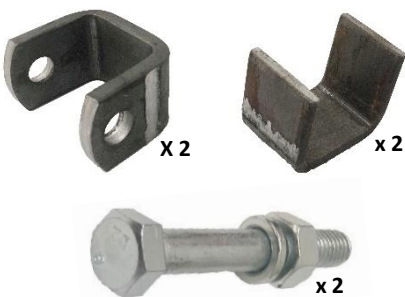

HANGER KIT

1/2" AXLE FITTINGS

SPRINGS

60MM x 6MM BLACK SLIPPER SPRING SETS

PART NO.	DESCRIPTION	CARRYING CAPACITY	SPRING BUSH DIMENSIONS	A(mm)	B(mm)	C(mm)	D(mm)	E(mm)
SS606S	SET AK. 6L x 60mm x 6mm SLIPPER SPRING *	1300KG	5/8" x 7/8" x 60mm	765	150	330	700	730
SS607S	SET AK. 7L x 60mm x 6mm SLIPPER SPRING *	1400KG						
SS609S	SET AK. 9L x 60mm x 6mm SLIPPER SPRING 🌿	1700KG						

PLEASE NOTE: SET OF SPRINGS INC. SPRINGS, HANGER KIT & 1/2" AXLE FITTINGS

🌿 PLEASE NOTE: SET OF 9L SLIPPER SPRING c/w HANGER KIT & 5/8" AXLE FITTINGS 🌿

60MM x 6MM BLACK SLIPPER SPRING ONLY

PART NO.	DESCRIPTION	CARRYING CAPACITY	SPRING BUSH DIMENSIONS	A(mm)	B(mm)	C(mm)	D(mm)	E(mm)
SS606	AK. 6L x 60mm x 6mm SLIPPER SPRING ONLY	650KG	5/8" x 7/8" x 60mm	765	150	330	700	730
SS607	AK. 7L x 60mm x 6mm SLIPPER SPRING ONLY	700KG						
SS609	AK. 9L x 60mm x 6mm SLIPPER SPRING ONLY	850KG						

HANGER KIT

1/2" AXLE FITTINGS

SPRINGS

45MM BLACK SLIPPER SPRING SETS

PART NO.	DESCRIPTION	SPRING BUSH DIMENSIONS	CARRYING CAPACITY	A(mm)	B(mm)	C(mm)	D(mm)	E(mm)
SASS453S	SET SAT 3L x 45mm SLIPPER SPRING	7/8" x 1/2" x 45mm	500KG	765	155	330	700	725
SASS454S	SET SAT 4L x 45mm SLIPPER SPRING		700KG					
SASS455S	SET SAT 5L x 45mm SLIPPER SPRING		1000KG					
SASS456S	SET SAT 6L x 45mm SLIPPER SPRING		1120KG					
SASS457S	SET SAT 7L x 45mm SLIPPER SPRING		1270KG					
SASS458S	SET SAT 8L x 45mm SLIPPER SPRING		1375KG					
SASS459S	SET SAT 9L x 45mm SLIPPER SPRING		1500KG					