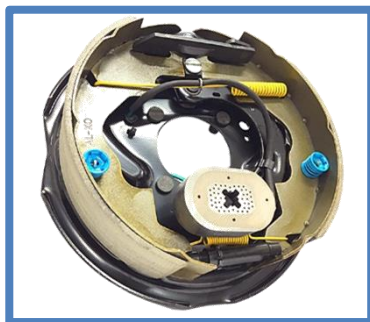

SA

TRAILER

& CHASSIS EQUIPMENT

ELECTRIC BRAKE & SPARE PART

136 Port Wakefield Road, CAVAN SA 5094

Ph. 08 8262 7170 Fax. 08 8262 6123

www.satrailer.com.au