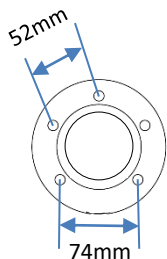

ELECTRIC BRAKE SPARE PARTS

• to suit 12" ELECTRIC BACKPLATE – AL-KO

	PART NUMBER	DESCRIPTION
	BF12	12" MOUNT PLATE – 60mm HOLE
	339117	AK 12" MAGNET LEVER ARM – R/H
	339116	AK 12" MAGNET LEVER ARM – L/H
	339122/3	PAIR AK 12" ELECTRIC BRAKE SHOES to suit 1 WHEEL
	339300	AK 12" OVAL MAGNET (LOOSE) – L/H or R/H
	339355	AK 12" OVAL OFF-ROAD MAGNET (LOOSE) – R/H
	339350	AK 12" OVAL OFF-ROAD MAGNET (LOOSE) – L/H