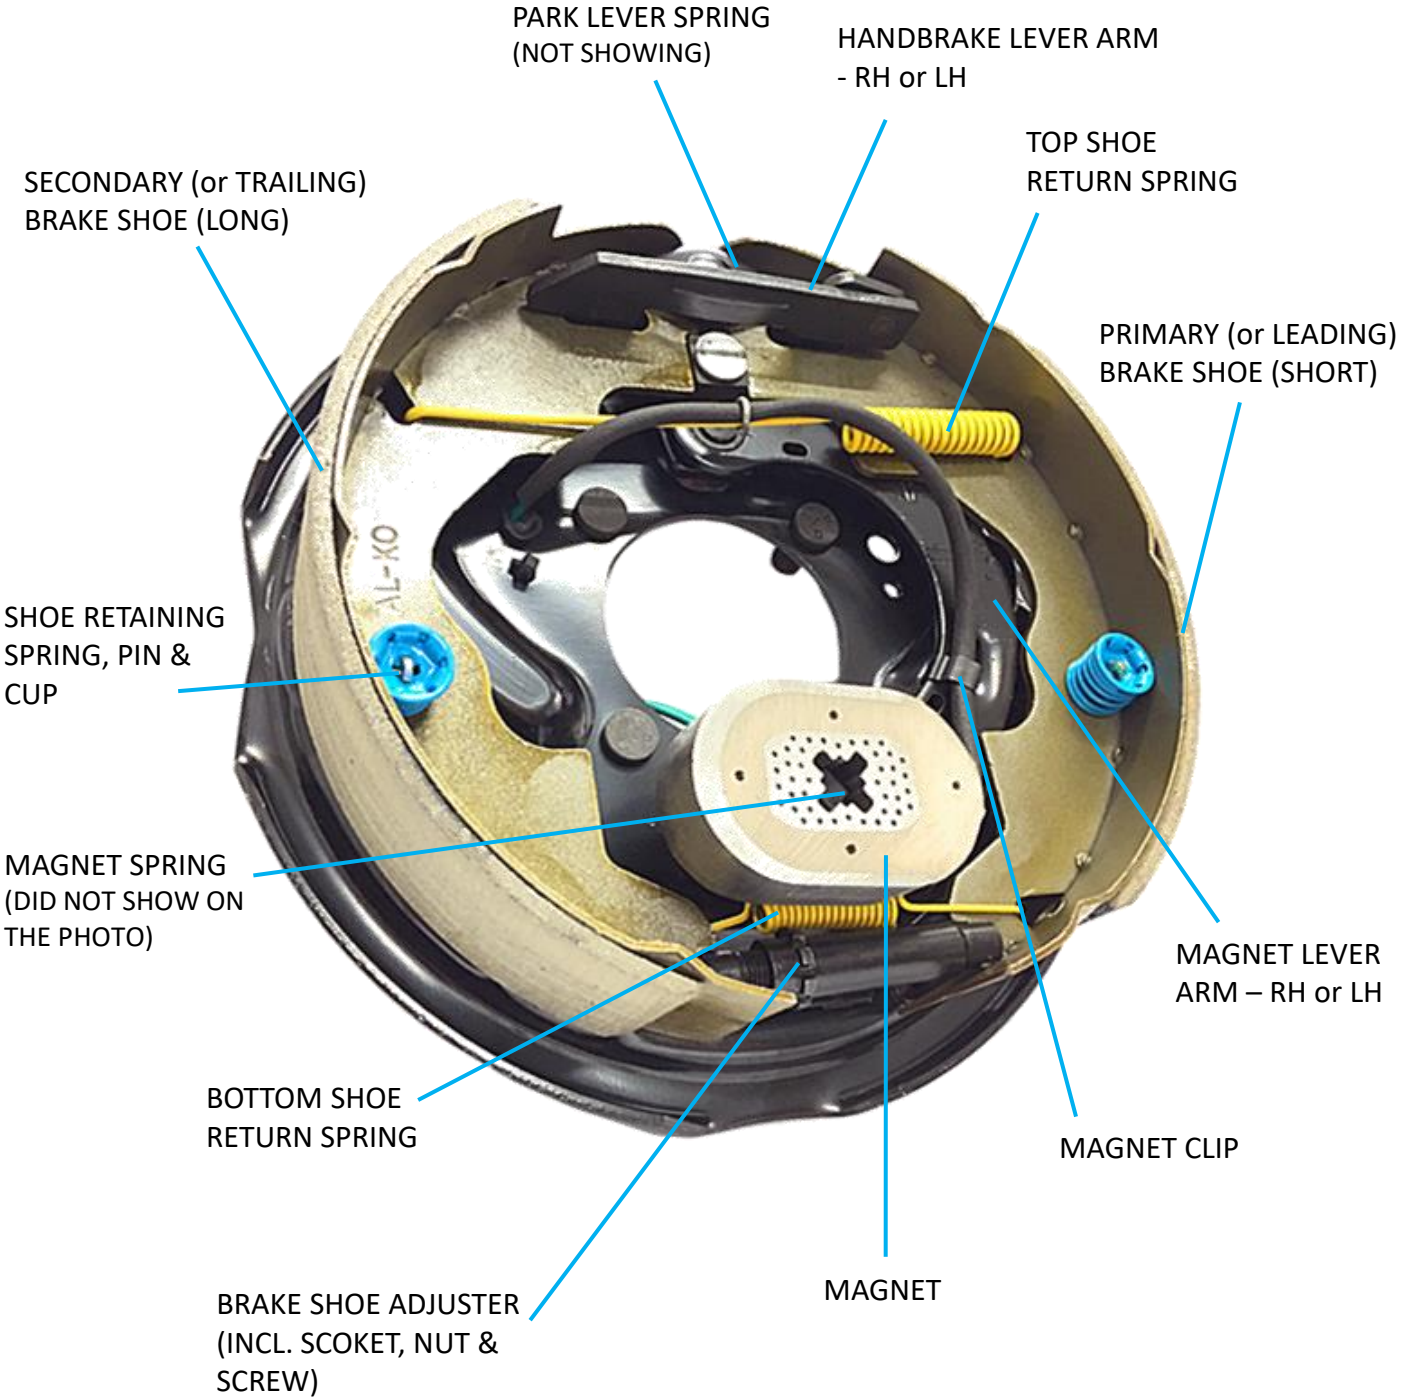

- to suit 10" ELECTRIC BRAKE

		PART NUMBER	DESCRIPTION
		332100S	STD ELECTRIC MOUNT PLATE – 39mm ROUND HOLE
		332150B	H/DUTY ELECTRIC MOUNT PLATE – 45mm ROUND HOLE
		FE10S42	ELECTRIC MOUNT PLATE to suit 40mm SQUARE AXLE – 42mm SQUARE HOLE
		FE10S47	ELECTRIC MOUNT PLATE to suit 45mm SQUARE AXLE – 47mm SQUARE HOLE
		FE10S52	ELECTRIC MOUNT PLATE to suit 50mm SQUARE AXLE – 52mm SQUARE HOLE

NOTE: FOR BEST RESULTS, USE JIG TO FIT MOUNT PLATES

• 10" & 12" ELECTRIC BACKPLATE – AL-KO

NOTE: SAMPLE BASED ON THE AK 10" RH ELECTRIC BACKPLATE

ELECTRIC BRAKE SPARE PARTS

- to suit 10" ELECTRIC BACKPLATE – AL-KO

ELECTRIC BRAKE SPARE PARTS

- to suit 10" ELECTRIC BACKPLATE – AL-KO

	PART NUMBER	DESCRIPTION
	339115	AK 10" MAGNET LEVER ARM – R/H
	339114	AK 10" MAGNET LEVER ARM – L/H
	339120/1	PAIR AK 10" ELECTRIC BRAKE SHOES to suit 1 WHEEL
	339132	AK HANDBRAKE LEVER ARM – R/H to suit 10" & 12"
	339131	AK HANDBRAKE LEVER ARM – L/H to suit 10" & 12"

ELECTRIC BRAKE SPARE PARTS

• to suit 10" ELECTRIC BACKPLATE – AL-KO

	PART NUMBER	DESCRIPTION
	339101	AK MAGNET CIR CLIP (OLD STYLE) to suit 10" & 12"
	339102	AK MAGNET CLIP (NEW STYLE) to suit 10" & 12"
	339110	AK MAGNET SPRING to suit 10" & 12"
	339124	AK BRAKE SHOE ADJUSTER to suit 10" & 12"
	339126/7	AK SHOE RETAINING SPRING, PIN & CUP to suit 10" & 12"
	339128	AK 10" BOTTOM SHOE RETURN SPRING