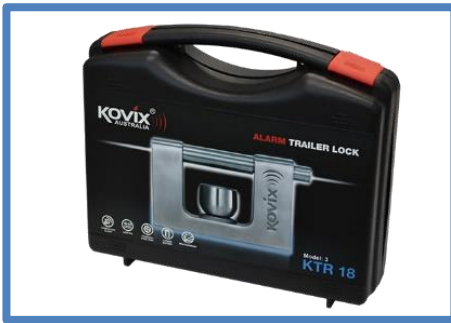

SA

TRAILER

& CHASSIS EQUIPMENT

ANTI THEFT PRODUCTS

136 Port Wakefield Road, CAVAN SA 5094

Ph. 08 8262 7170 Fax. 08 8262 6123

www.satrailer.com.au

P/N: 450-06072

PURPLELINE ANTI THEFT PACK

(Fits tyre widths of 145 to 275 mm
Suitable for both on and off road wheels
Fits standard 50mm Australian ball hitches
Quick and easy to fit)

P/N: 450-06064

NEMESIS WHEEL CLAMP

(Fit around and lock onto the wheels to
prevent trailer and vehicle from being towed away.
Suitable for steel and alloy wheels from 10" – 20"
Wheels, and 14.5 cm – 27.5 cm tyres in width
Weight: 14 kg)

P/N: 450-00910

TRAILER COP ANTI-THEFT COUPLING LOCK

(Suitable for use on 50 mm couplers)

P/N: 450-00924

KOVIX ALARMED TRAILER LOCK

(Weatherproof Electronics (IP67) & rust resistant
Removable Ball to Fit a Wide Range of Hitches
(H 100 mm x W 155 mm x D 35 mm –
Inside W 80 mm))