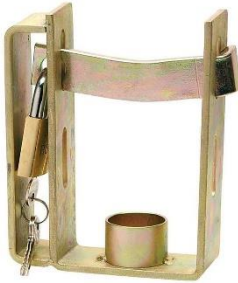

PURPLELINE ANTI THEFT PACK

(Fits tyre widths of 145 to 275 mm
Suitable for both on and off road wheels
Fits standard 50mm Australian ball hitches
Quick and easy to fit)

P/N: 450-06064

NEMESIS WHEEL CLAMP

(Fit around and lock onto the wheels to
prevent trailer and vehicle from being towed away.
Suitable for steel and alloy wheels from 10" – 20"
Wheels, and 14.5 cm – 27.5 cm tyres in width
Weight: 14 kg)

P/N: 450-00910

TRAILER COP ANTI-THEFT COUPLING LOCK

(Suitable for use on 50 mm couplers)

P/N: 450-00924

KOVIX ALARMED TRAILER LOCK

(Weatherproof Electronics (IP67) & rust resistant
Removable Ball to Fit a Wide Range of Hitches
(H 100 mm x W 155 mm x D 35 mm –
Inside W 80 mm))

P/N: MHARHP

MH ANTI-RATTLE LOCKING HITCH PIN (5/8")

P/N: CPL10
DUAL COUPLING LOCK

P/N: CM061
HITCH PIN LOCK – 5/8” x 65mm

P/N: CM062
HITCH PIN LOCK - 5/8” x 85mm

P/N: CM056
**TREG SPRING LOADED PIN c/w
LOCK**