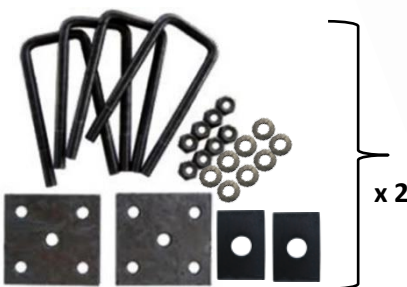

60MM x 6MM BLACK TANDEM ROCKER ROLLER SPRING SETS

PART NO.	DESCRIPTION	CARRYING CAPACITY	A(mm)	B(mm)	C(mm)	D(mm)	E(mm)	E1=E2 (mm)	F(mm)	
SRR605-14S	SET AK. 5L x 60mm x 6mm TANDEM ROCKER ROLLER SPRING*	1900-2200KG	687	117	396	291	1574	787	785	
SRR606-14S	SET AK. 6L x 60mm x 6mm TANDEM ROCKER ROLLER SPRING*	2210-2500KG								
SRR607-14S	SET AK. 7L x 60mm x 6mm TANDEM ROCKER ROLLER SPRING*	2600-3000KG								
SRR606-16S	SET AK. 6L x 60mm x 6mm TANDEM ROCKER ROLLER SPRING*	2900-3200KG			343	343				888
SRR607-16S	SET AK. 7L x 60mm x 6mm TANDEM ROCKER ROLLER SPRING*	3250-4200KG								
SRR608-16S	SET AK. 8L x 60mm x 6mm TANDEM ROCKER ROLLER SPRING*	3800-4490KG								

PLEASE NOTE: SET OF SPRINGS INC. SPRINGS, HANGER KIT & 1/2" AXLE FITTINGS

PLEASE NOTE: SET OF 8L TDM R/ROLLER SPRINGS c/w HANGER KIT & 5/8" AXLE FITTINGS

**60MM x 6MM & 7MM
TANDEM ROCKER ROLLER
SPRING SETS**

PART NO.	DESCRIPTION	CARRYING CAPACITY	A(mm)	B(mm)	C(mm)	D(mm)	E(mm)	E1=E2 (mm)	F(mm)
SASRR605-14S	SET SAT 5L x 60mm x 6mm TANDEM ROCKER ROLLER SPRING (14") *	2000KG	695	102	395	290	1584	795	795
SASRR606-14S	SET SAT 6L x 60mm x 6mm TANDEM ROCKER ROLLER SPRING (14") *	2500KG							
SASRR607-14S	SET SAT 7L x 60mm x 6mm TANDEM ROCKER ROLLER SPRING (14") *	3000KG							
SASRR608-14S	SET SAT 8L x 60mm x 6mm TANDEM ROCKER ROLLER SPRING (14") *	4000KG	690	102	345	360	1584	795	920
SASRR606-16S	SET SAT 6L x 60mm x 7mm TANDEM ROCKER ROLLER SPRING (16") *	2500KG							
SASRR607-16S	SET SAT 7L x 60mm x 7mm TANDEM ROCKER ROLLER SPRING (16") *	3000KG							
SASRR608-16S	SET SAT 8L x 60mm x 7mm TANDEM ROCKER ROLLER SPRING (16") *	4000KG							
SASRR609-16S	SET SAT 9L x 60mm x 7mm TANDEM ROCKER ROLLER SPRING (16") *	4500KG							

PLEASE NOTE: SET OF SPRINGS INC. SPRINGS c/w HANGER & 1/2" AXLE FITTINGS

PLEASE NOTE: SET OF 8L & 9L (16") TDM R/ROLLER SPRINGS c/w HANGER & 5/8" AXLE FITTINGS