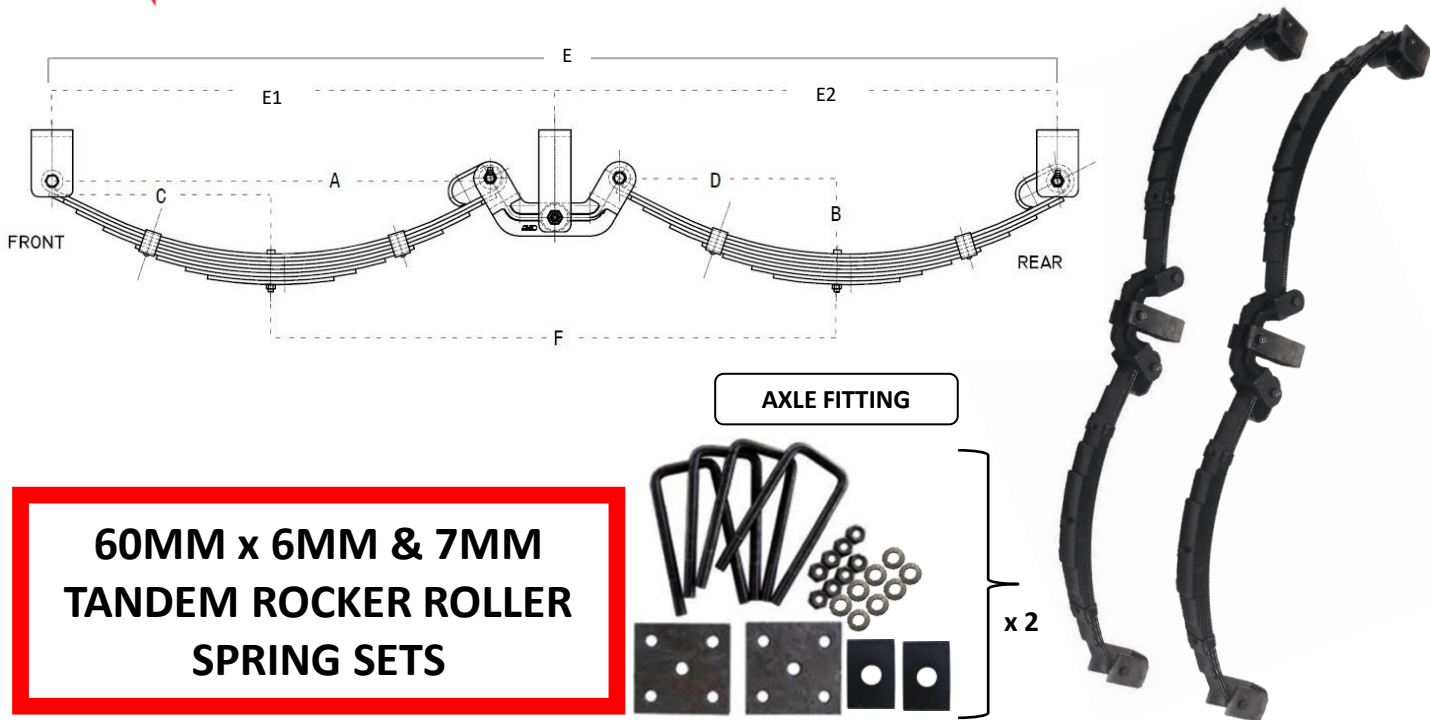

60MM x 6MM BLACK TANDEM ROCKER ROLLER SPRING SETS

PART NO.	DESCRIPTION	CARRYING CAPACITY	A(mm)	B(mm)	C(mm)	D(mm)	E(mm)	E1=E2 (mm)	F(mm)	
SRR605-14S	SET AK. 5L x 60mm x 6mm TANDEM ROCKER ROLLER SPRING*	1900-2200KG	687	117	396	291	1574	787	785	
SRR606-14S	SET AK. 6L x 60mm x 6mm TANDEM ROCKER ROLLER SPRING*	2210-2500KG								
SRR607-14S	SET AK. 7L x 60mm x 6mm TANDEM ROCKER ROLLER SPRING*	2600-3000KG								
SRR606-16S	SET AK. 6L x 60mm x 6mm TANDEM ROCKER ROLLER SPRING*	2900-3200KG			343	343				888
SRR607-16S	SET AK. 7L x 60mm x 6mm TANDEM ROCKER ROLLER SPRING*	3250-4200KG								
SRR608-16S	SET AK. 8L x 60mm x 6mm TANDEM ROCKER ROLLER SPRING*	3800-4490KG								

PLEASE NOTE: SET OF SPRINGS INC. SPRINGS, HANGER KIT & 1/2" AXLE FITTINGS

PLEASE NOTE: SET OF 8L TDM R/ROLLER SPRINGS c/w HANGER KIT & 5/8" AXLE FITTINGS

**60MM x 6MM & 7MM
TANDEM ROCKER ROLLER
SPRING SETS**

PART NO.	DESCRIPTION	CARRYING CAPACITY	A(mm)	B(mm)	C(mm)	D(mm)	E(mm)	E1=E2 (mm)	F(mm)
SASRR605-14S	SET SAT 5L x 60mm x 6mm TANDEM ROCKER ROLLER SPRING (14") *	2000KG	695	102	395	290	1584	795	795
SASRR606-14S	SET SAT 6L x 60mm x 6mm TANDEM ROCKER ROLLER SPRING (14") *	2500KG							
SASRR607-14S	SET SAT 7L x 60mm x 6mm TANDEM ROCKER ROLLER SPRING (14") *	3000KG							
SASRR608-14S	SET SAT 8L x 60mm x 6mm TANDEM ROCKER ROLLER SPRING (14") *	4000KG	690	102	345	360	1584	795	920
SASRR606-16S	SET SAT 6L x 60mm x 7mm TANDEM ROCKER ROLLER SPRING (16") *	2500KG							
SASRR607-16S	SET SAT 7L x 60mm x 7mm TANDEM ROCKER ROLLER SPRING (16") *	3000KG							
SASRR608-16S	SET SAT 8L x 60mm x 7mm TANDEM ROCKER ROLLER SPRING (16") *	4000KG							
SASRR609-16S	SET SAT 9L x 60mm x 7mm TANDEM ROCKER ROLLER SPRING (16") *	4500KG							

PLEASE NOTE: SET OF SPRINGS INC. SPRINGS c/w HANGER & 1/2" AXLE FITTINGS

PLEASE NOTE: SET OF 8L & 9L (16") TDM R/ROLLER SPRINGS c/w HANGER & 5/8" AXLE FITTINGS