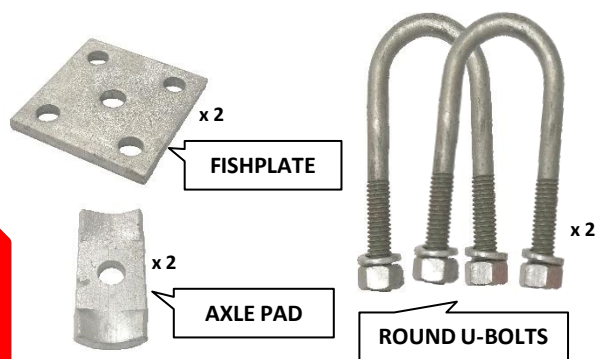

**SET OF ROUND GALVANISED
U-BOLT c/w NUTS, WASHERS,
FISHPLATES & AXLE PADS**

PART NO.	DESCRIPTION
UB3935SRDG	SET OF 39MM SQ x 3.1/2" U-BOLTS c/w NUTS, WASHERS, FISHPLATES & AXLE PADS
UB3945SRDG	SET OF 39MM SQ x 4.1/2" U-BOLTS c/w NUTS, WASHERS, FISHPLATES & AXLE PADS
UB395SRDG	SET OF 39MM SQ x 5" U-BOLTS c/w NUTS, WASHERS, FISHPLATES & AXLE PADS
UB3955SRDG	SET OF 39MM SQ x 5.1/2" U-BOLTS c/w NUTS, WASHERS, FISHPLATES & AXLE PADS
UB4535SRDG	SET OF 45MM SQ x 3.1/2" U-BOLTS c/w NUTS, WASHERS, FISHPLATES & AXLE PADS
UB455SRDG	SET OF 45MM SQ x 5" U-BOLTS c/w NUTS, WASHERS, FISHPLATES & AXLE PADS
UB4555SRDG	SET OF 45MM SQ x 5.1/2" U-BOLTS c/w NUTS, WASHERS, FISHPLATES & AXLE PADS
UB5045SRDG	SET OF 50MM SQ x 4.1/2" U-BOLTS c/w NUTS, WASHERS, FISHPLATES & AXLE PADS