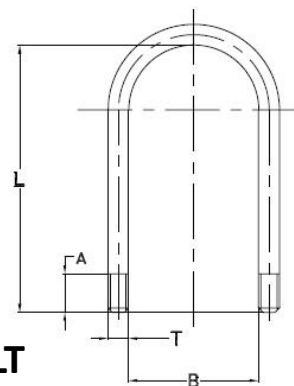

**ROUND GALVANISED
U-BOLT c/w NUTS & WASHERS**

ROUND U-BOLT

PART NO.	AXLE SECTION "B"	U BOLT LENGTH "L"	NORMAL THREAD LENGTH "A"	THREAD TYPE "T"	FINISH
UB3935RDG	39MM	3.1/2"/89MM	50MM	1/2" BSW	GALVANISED
UB3945RDG	39MM	4.1/2"/115MM	50MM	1/2" BSW	GALVANISED
UB395RDG	39MM	5"/127MM	50MM	1/2" BSW	GALVANISED
UB3955RDG	39MM	5.1/2"/140MM	50MM	1/2" BSW	GALVANISED
UB4535RDG	45MM	3.1/2"/89MM	50MM	1/2" BSW	GALVANISED
UB455RDG	45MM	5"/127MM	50MM	1/2" BSW	GALVANISED
UB4555RDG	45MM	5.1/2"/140MM	50MM	1/2" BSW	GALVANISED
UB5045RDG	50MM	4.1/2"/115MM	50MM	1/2" BSW	GALVANISED