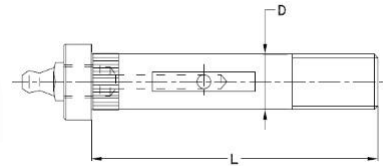

SHACKLE PLATES

PART NO.	DESCRIPTION	SURFACE FINISH	D	L(MM)
SP12	SHACKLE PLATE	BLACK	1/2"	65MM
SP58	SHACKLE PLATE	BLACK	5/8"	66MM
SP916	SHACKLE PLATE	BLACK	9/16"	66MM

SHACKLE PIN c/w NYLON NUT

PART NO.	DESCRIPTION	SURFACE FINISH	D	L
SP58334	SHACKLE PIN & NYLON NUT	BLACK	5/8"	3.3/4"
701160	SHACKLE PIN & NYLON NUT	BLACK	5/8"	4"
SP9163	SHACKLE PIN & NYLON NUT	BLACK	9/16"	3"
701150	SHACKLE PIN & NYLON NUT	BLACK	9/16"	3.1/2"