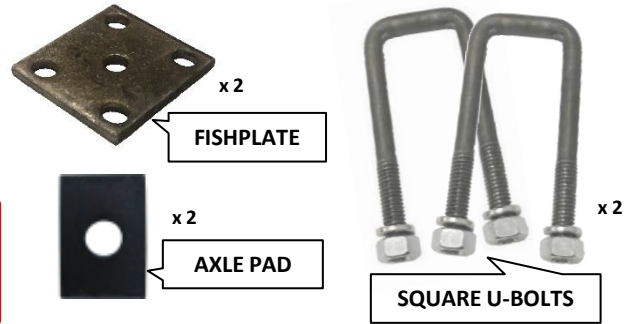

**SET OF SQUARE BLACK U-BOLT
c/w NUTS, WASHERS,
FISHPLATES & AXLE PADS**

PART NO.

DESCRIPTION

UB4035SSQ	SET OF 40MM SQ x 3.1/2" U-BOLTS c/w NUTS, WASHERS, FISHPLATES & AXLE PADS
UB4045SSQ	SET OF 40MM SQ x 4.1/2" U-BOLTS c/w NUTS, WASHERS, FISHPLATES & AXLE PADS
UB405SSQ	SET OF 40MM SQ x 5" U-BOLTS c/w NUTS, WASHERS, FISHPLATES & AXLE PADS
UB4055SSQ	SET OF 40MM SQ x 5.1/2" U-BOLTS c/w NUTS, WASHERS, FISHPLATES & AXLE PADS
UB4535SSQ	SET OF 45MM SQ x 3.1/2" U-BOLTS c/w NUTS, WASHERS, FISHPLATES & AXLE PADS
UB4545SSQ	SET OF 45MM SQ x 4.1/2" U-BOLTS c/w NUTS, WASHERS, FISHPLATES & AXLE PADS
UB455SSQ	SET OF 45MM SQ x 5" U-BOLTS c/w NUTS, WASHERS, FISHPLATES & AXLE PADS
UB4555SSQ	SET OF 45MM SQ x 5.1/2" U-BOLTS c/w NUTS, WASHERS, FISHPLATES & AXLE PADS
UB456SSQ	SET OF 45MM SQ x 6" U-BOLTS c/w NUTS, WASHERS, FISHPLATES & AXLE PADS
UB5045SSQ	SET OF 50MM SQ x 4.1/2" U-BOLTS c/w NUTS, WASHERS, FISHPLATES & AXLE PADS
UB505SSQ	SET OF 50MM SQ x 5" U-BOLTS c/w NUTS, WASHERS, FISHPLATES & AXLE PADS
UB5055SSQ	SET OF 50MM SQ x 5.1/2" U-BOLTS c/w NUTS, WASHERS, FISHPLATES & AXLE PADS
UB506SSQ	SET OF 50MM SQ x 6" U-BOLTS c/w NUTS, WASHERS, FISHPLATES & AXLE PADS
UB5065SSQ	SET OF 50MM SQ x 6.1/2" U-BOLTS c/w NUTS, WASHERS, FISHPLATES & AXLE PADS