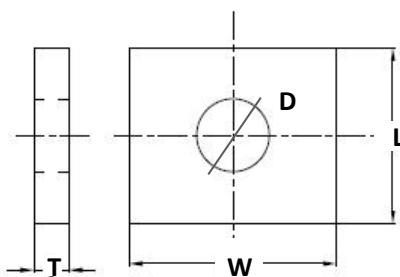

AXLE PADS

PART NO.	DESCRIPTION	SURFACE FINISH	W(MM)	L(MM)	D(MM)	T(MM)
AP1	AXLE PAD	BLACK	40	85	15	7
1146/1	FLAT AXLE PAD	BLACK	45	75	20	7
AP1G	AXLE PAD	GALV	40	85	15	7