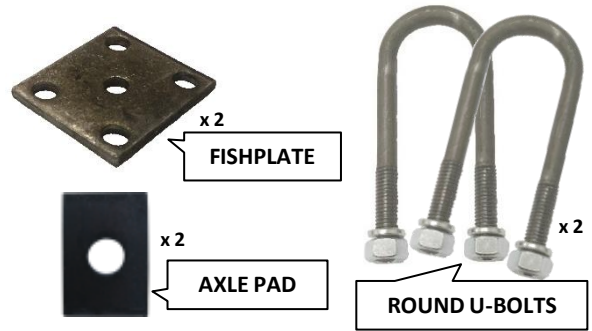

**SET OF ROUND BLACK U-BOLT
c/w NUTS, WASHERS,
FISHPLATE & AXLE PADS**

PART NO.	DESCRIPTION
UB3935SRD	SET OF 39MM RD x 3.1/2" U-BOLTS c/w NUTS, WASHERS, FISHPLATES & AXLE PADS
UB3945SRD	SET OF 39MM RD x 4.1/2" U-BOLTS c/w NUTS, WASHERS, FISHPLATES & AXLE PADS
UB394SRD	SET OF 39MM RD x 4" U-BOLTS c/w NUTS, WASHERS, FISHPLATES & AXLE PADS
UB395SRD	SET OF 39MM RD x 5" U-BOLTS c/w NUTS, WASHERS, FISHPLATES & AXLE PADS
UB3955SRD	SET OF 39MM RD x 5.1/2" U-BOLTS c/w NUTS, WASHERS, FISHPLATES & AXLE PADS
UB5045SRD	SET OF 50MM RD x 4.1/2" U-BOLTS c/w NUTS, WASHERS, FISHPLATES & AXLE PADS
UB505SRD	SET OF 50MM RD x 5" U-BOLTS c/w NUTS, WASHERS, FISHPLATES & AXLE PADS
UB5055SRD	SET OF 50MM RD x 5.1/2" U-BOLTS c/w NUTS, WASHERS, FISHPLATES & AXLE PADS
UB506SRD	SET OF 50MM RD x 6" U-BOLTS c/w NUTS, WASHERS, FISHPLATES & AXLE PADS