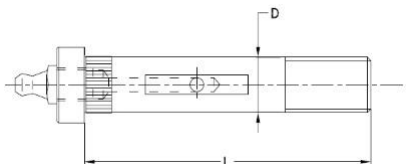

GREASER PIN c/w NYLON NUT

PART NO.	DESCRIPTION	SURFACE FINISH	D	L
GP34312	GREASER PIN & NYLON NUT	BLACK	3/4"	3.1/2
GP34334	GREASER PIN & NYLON NUT	BLACK	3/4"	3.3/4"
GP344	GREASER PIN & NYLON NUT	BLACK	3/4"	4"
GP34412	GREASER PIN & NYLON NUT	BLACK	3/4"	4.1/2"
701142	GREASER PIN & NYLON NUT	BLACK	5/8"	3.1/2"
701162	GREASER PIN & NYLON NUT	BLACK	5/8"	4"
GP58314	GREASER PIN & NYLON NUT	BLACK	5/8"	3.1/4"
GP58412	GREASER PIN & NYLON NUT	BLACK	5/8"	4.1/2"
701140	GREASER PIN & NYLON NUT	BLACK	9/16"	3.1/2"
GP916314	GREASER PIN & NYLON NUT	BLACK	9/16"	3.1/4"
GP916334	GREASER PIN & NYLON NUT	BLACK	9/16"	3.3/4"
GP9164	GREASER PIN & NYLON NUT	BLACK	9/16"	4"

GREASE NIPPLE

PART NO.	DESCRIPTION
H29	GREASE NIPPLE