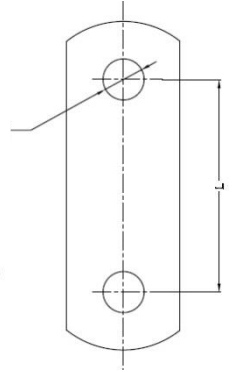

5/8" U-BOLT c/w NW SUIT 50
 SQUARE (170MM LONG)

592455

5/8" U-BOLT c/w NW SUIT 45
 SQUARE (160MM LONG)

AK SET OF U-BOLTS c/w NW, AXLE PAD & FISHPLATES

597115

SET OF 5/8" U-BOLT c/w NW AXLE
 PAD & FISHPLATE SUIT 50 SQUARE

597115

SET OF 5/8" U-BOLT c/w NW AXLE
 PAD & FISHPLATE SUIT 45 SQUARE

SHACKLE PLATES

PART NO.	DESCRIPTION	SURFACE FINISH	D	L(MM)
SP12	SHACKLE PLATE	BLACK	1/2"	65MM
SP58	SHACKLE PLATE	BLACK	5/8"	66MM
SP916	SHACKLE PLATE	BLACK	9/16"	66MM