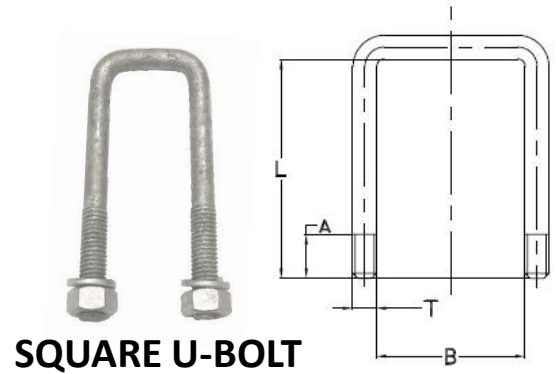

GREASE NIPPLE

PART NO.	DESCRIPTION
H29	GREASE NIPPLE

**SQUARE BLACK U-BOLT c/w
NUTS & WASHERS**

SQUARE U-BOLT

PART NO.	AXLE SECTION "B"	U BOLT LENGTH "L"	NORMAL THREAD LENGTH "A"	THREAD TYPE "T"	FINISH
UB4035SQ	40MM	3.1/2"/89MM	50MM	1/2" BSW	BLACK
UB4045SQ	40MM	4.1/2"/115MM	50MM	1/2" BSW	BLACK
UB405SQ	40MM	5"/127MM	50MM	1/2" BSW	BLACK
UB4055SQ	40MM	5.1/2"/140MM	50MM	1/2" BSW	BLACK
UB4535SQ	45MM	3.1/2"/89MM	50MM	1/2" BSW	BLACK
UB4545SQ	45MM	4.1/2"/115MM	50MM	1/2" BSW	BLACK
UB455SQ	45MM	5"/127MM	50MM	1/2" BSW	BLACK
UB4555SQ	45MM	5.1/2"/140MM	50MM	1/2" BSW	BLACK
UB456SQ	45MM	6"/153MM	50MM	1/2" BSW	BLACK
UB5045SQ	50MM	4.1/2"/115MM	50MM	1/2" BSW	BLACK
UB505SQ	50MM	5"/127MM	50MM	1/2" BSW	BLACK
UB5055SQ	50MM	5.1/2"/140MM	50MM	1/2" BSW	BLACK
UB506SQ	50MM	6"/165MM	50MM	1/2" BSW	BLACK
UB5065SQ	50MM	6.1/2"/153MM	50MM	1/2" BSW	BLACK

**ROUND BLACK U-BOLT c/w
NUTS & WASHERS**

ROUND U-BOLT

PART NO.	AXLE SECTION "B"	U BOLT LENGTH "L"	NORMAL THREAD LENGTH "A"	THREAD TYPE "T"	FINISH
UB3935RD	39MM	3.1/2"/89MM	50MM	1/2" BSW	BLACK
UB394RD	39MM	4"/115MM	50MM	1/2" BSW	BLACK
UB3945RD	39MM	4.1/2"/102MM	50MM	1/2" BSW	BLACK
UB395RD	39MM	5"/127MM	50MM	1/2" BSW	BLACK
UB3955RD	39MM	5.1/2"/140MM	50MM	1/2" BSW	BLACK
UB5045RD	50MM	4.1/2"/115MM	50MM	1/2" BSW	BLACK
UB505RD	50MM	5"/127MM	50MM	1/2" BSW	BLACK
UB5055RD	50MM	5.1/2"/140MM	50MM	1/2" BSW	BLACK
UB506RD	50MM	6"/153MM	50MM	1/2" BSW	BLACK