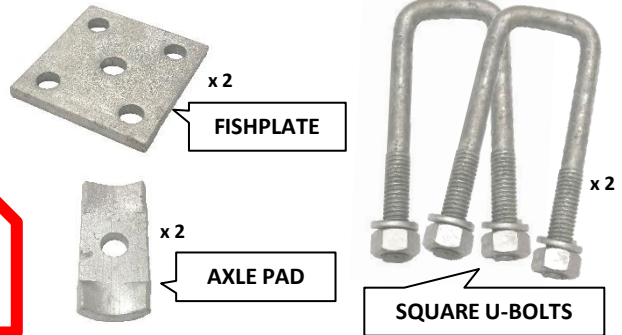

**SET OF SQUARE GALVANISED
U-BOLT c/w NUTS, WASHERS,
FISHPLATES & AXLE PADS**

PART NO.

DESCRIPTION

UB4035SSQG	SET OF 40MM SQ x 3.1/2" U-BOLTS c/w NUTS, WASHERS, FISHPLATES & AXLE PADS
UB4045SSQG	SET OF 40MM SQ x 4.1/2" U-BOLTS c/w NUTS, WASHERS, FISHPLATES & AXLE PADS
UB405SSQG	SET OF 40MM SQ x 5" U-BOLTS c/w NUTS, WASHERS, FISHPLATES & AXLE PADS
UB4055SSQG	SET OF 40MM SQ x 5.1/2" U-BOLTS c/w NUTS, WASHERS, FISHPLATES & AXLE PADS
UB4535SSQG	SET OF 45MM SQ x 3.1/2" U-BOLTS c/w NUTS, WASHERS, FISHPLATES & AXLE PADS
UB4545SSQG	SET OF 45MM SQ x 4.1/2" U-BOLTS c/w NUTS, WASHERS, FISHPLATES & AXLE PADS
UB455SSQG	SET OF 45MM SQ x 5" U-BOLTS c/w NUTS, WASHERS, FISHPLATES & AXLE PADS
UB4555SSQG	SET OF 45MM SQ x 5.1/2" U-BOLTS c/w NUTS, WASHERS, FISHPLATES & AXLE PADS
UB5045SSQG	SET OF 50MM SQ x 4.1/2" U-BOLTS c/w NUTS, WASHERS, FISHPLATES & AXLE PADS
UB505SSQG	SET OF 50MM SQ x 5" U-BOLTS c/w NUTS, WASHERS, FISHPLATES & AXLE PADS
UB506SSQG	SET OF 50MM SQ x 6" U-BOLTS c/w NUTS, WASHERS, FISHPLATES & AXLE PADS