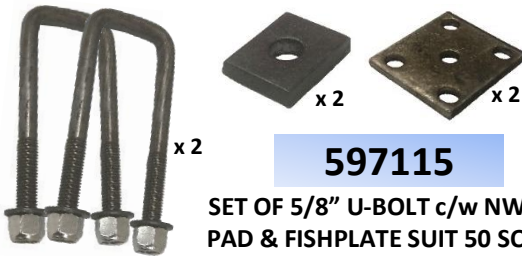

AK BUSHES

590633

STEEL BUSH TO SUIT
 60MM OUTBACK
 SPRING

576301

ROCKER ROLLER
 BUSH

590003

16MM x 22MM x
 60MM NYLON BUSH
 TO SUIT T/R & T/R/R
 SPRING

AK FISHPLATE, SHACKLE PLATE & AXLE PAD

590633

SHACKLE PLATE SUIT TO
 60MM OUTBACK T/R
 SPRING & 16MM PIN

590510/6

FLAT AXLE PAD 8MM
 & 10MM

590420

SLOTTED FISHPLATE
 60MM x 45 & 50MM

AK U-BOLTS, NUT & WASHER

592506

5/8" U-BOLT c/w NW SUIT 50
 SQUARE (170MM LONG)

592455

5/8" U-BOLT c/w NW SUIT 45
 SQUARE (160MM LONG)

AK SET OF U-BOLTS c/w NW, AXLE PAD & FISHPLATES

597115

SET OF 5/8" U-BOLT c/w NW AXLE
 PAD & FISHPLATE SUIT 50 SQUARE