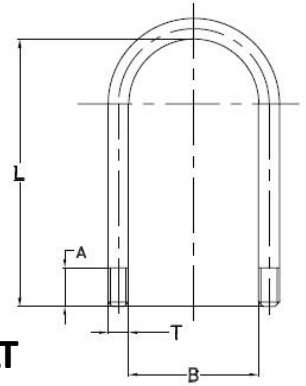

GREASE NIPPLE

PART NO.	DESCRIPTION
H29	GREASE NIPPLE

**SQUARE BLACK U-BOLT c/w
NUTS & WASHERS**

SQUARE U-BOLT

PART NO.	AXLE SECTION "B"	U BOLT LENGTH "L"	NORMAL THREAD LENGTH "A"	THREAD TYPE "T"	FINISH
UB4035SQ	40MM	3.1/2"/89MM	50MM	1/2" BSW	BLACK
UB4045SQ	40MM	4.1/2"/115MM	50MM	1/2" BSW	BLACK
UB405SQ	40MM	5"/127MM	50MM	1/2" BSW	BLACK
UB4055SQ	40MM	5.1/2"/140MM	50MM	1/2" BSW	BLACK
UB4535SQ	45MM	3.1/2"/89MM	50MM	1/2" BSW	BLACK
UB4545SQ	45MM	4.1/2"/115MM	50MM	1/2" BSW	BLACK
UB455SQ	45MM	5"/127MM	50MM	1/2" BSW	BLACK
UB4555SQ	45MM	5.1/2"/140MM	50MM	1/2" BSW	BLACK
UB456SQ	45MM	6"/153MM	50MM	1/2" BSW	BLACK
UB5045SQ	50MM	4.1/2"/115MM	50MM	1/2" BSW	BLACK
UB505SQ	50MM	5"/127MM	50MM	1/2" BSW	BLACK
UB5055SQ	50MM	5.1/2"/140MM	50MM	1/2" BSW	BLACK
UB506SQ	50MM	6"/165MM	50MM	1/2" BSW	BLACK
UB5065SQ	50MM	6.1/2"/153MM	50MM	1/2" BSW	BLACK

**ROUND BLACK U-BOLT c/w
NUTS & WASHERS**

ROUND U-BOLT

PART NO.	AXLE SECTION "B"	U BOLT LENGTH "L"	NORMAL THREAD LENGTH "A"	THREAD TYPE "T"	FINISH
UB3935RD	39MM	3.1/2"/89MM	50MM	1/2" BSW	BLACK
UB394RD	39MM	4"/115MM	50MM	1/2" BSW	BLACK
UB3945RD	39MM	4.1/2"/102MM	50MM	1/2" BSW	BLACK
UB395RD	39MM	5"/127MM	50MM	1/2" BSW	BLACK
UB3955RD	39MM	5.1/2"/140MM	50MM	1/2" BSW	BLACK
UB5045RD	50MM	4.1/2"/115MM	50MM	1/2" BSW	BLACK
UB505RD	50MM	5"/127MM	50MM	1/2" BSW	BLACK
UB5055RD	50MM	5.1/2"/140MM	50MM	1/2" BSW	BLACK
UB506RD	50MM	6"/153MM	50MM	1/2" BSW	BLACK