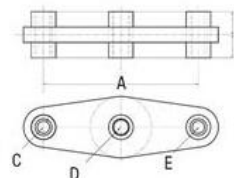

ROCKER ARM

PART NO.	DESCRIPTION	SURFACE FINISH	A	C	D	E
XAR50	ROCKER ARM	BLACK	155MM	23MM	17MM	23MM