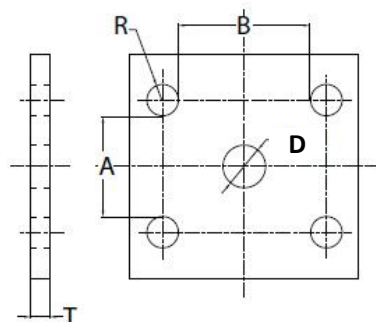

FISH PLATES (PUNCHED HOLE)

PART NO.	DESCRIPTION	SURFACE FINISH	A(MM)	B(MM)	D(MM)	T(MM)
FP3945	FISH PLATE	BLACK	39	45	16	8
FP3960	FISH PLATE	BLACK	39	60	16	7
FP4560	FISH PLATE	BLACK	45	60	21	8
FP5045	FISH PLATE	BLACK	50	45	17	8
FP5060	FISH PLATE	BLACK	50	60	16	8
FP3945G	FISH PLATE	GALV	39	45	15	7
FP5045G	FISH PLATE	GALV	50	45	19	8