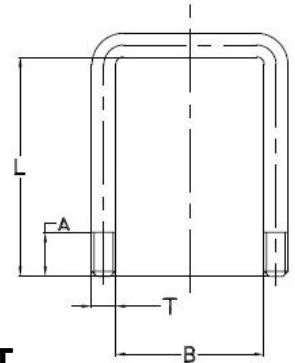

GREASE NIPPLE

PART NO.	DESCRIPTION
H29	GREASE NIPPLE

**SQUARE BLACK U-BOLT c/w
NUTS & WASHERS**

SQUARE U-BOLT

PART NO.	AXLE SECTION "B"	U BOLT LENGTH "L"	NORMAL THREAD LENGTH "A"	THREAD TYPE "T"	FINISH
UB4035SQ	40MM	3.1/2"/89MM	50MM	1/2" BSW	BLACK
UB4045SQ	40MM	4.1/2"/115MM	50MM	1/2" BSW	BLACK
UB405SQ	40MM	5"/127MM	50MM	1/2" BSW	BLACK
UB4055SQ	40MM	5.1/2"/140MM	50MM	1/2" BSW	BLACK
UB4535SQ	45MM	3.1/2"/89MM	50MM	1/2" BSW	BLACK
UB4545SQ	45MM	4.1/2"/115MM	50MM	1/2" BSW	BLACK
UB455SQ	45MM	5"/127MM	50MM	1/2" BSW	BLACK
UB4555SQ	45MM	5.1/2"/140MM	50MM	1/2" BSW	BLACK
UB456SQ	45MM	6"/153MM	50MM	1/2" BSW	BLACK
UB5045SQ	50MM	4.1/2"/115MM	50MM	1/2" BSW	BLACK
UB505SQ	50MM	5"/127MM	50MM	1/2" BSW	BLACK
UB5055SQ	50MM	5.1/2"/140MM	50MM	1/2" BSW	BLACK
UB506SQ	50MM	6"/165MM	50MM	1/2" BSW	BLACK
UB5065SQ	50MM	6.1/2"/153MM	50MM	1/2" BSW	BLACK