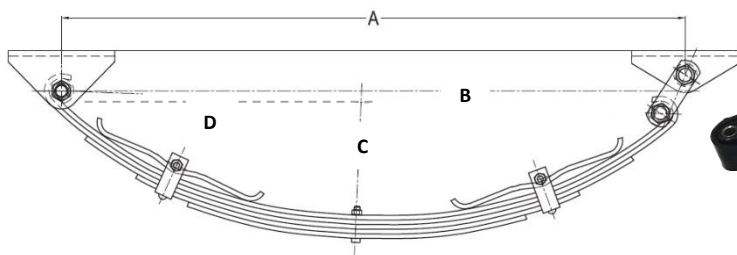

**HANGER KIT**

**5/8" AXLE FITTINGS**

**SPRINGS**

## 60MM BLACK OUTBACK SPRING SETS

PART NO.	DESCRIPTION	CARRYING CAPACITY	SINGLE AXLE SET UP DIMENSION "A" (NO LOAD)	B(mm)	C(mm)	D(mm)
SOB5S	SET AK. 5L x 60mm x 7mm EYE TO EYE OUTBACK SPRING	1150KG	865/875mm	841mm	158mm	420mm
SOB6S	SET AK. 6L x 60mm x 7mm EYE TO EYE OUTBACK SPRING	1350KG	865/875mm	841mm	158mm	420mm
SOB7S	SET AK. 7L x 60mm x 7mm EYE TO EYE OUTBACK SPRING	1550KG	865/875mm	841mm	158mm	420mm
SOB8S	SET AK. 8L x 60mm x 7mm EYE TO EYE OUTBACK SPRING	1750KG	865/875mm	841mm	158mm	420mm
SOB9S	SET AK. 9L x 60mm x 7mm EYE TO EYE OUTBACK SPRING	2000KG	865/875mm	841mm	158mm	420mm
SOB10S	SET AK. 10L x 60mm x 7mm EYE TO EYE OUTBACK SPRING	2500KG	865/875mm	841mm	158mm	420mm

**\*PLEASE NOTE: SET OF SPRINGS INC. SPRINGS, HANGER KIT & 5/8" AXLE FITTINGS\***

## 60MM BLACK OUTBACK SINGLE SPRING c/w HANGER KIT

PART NO.	DESCRIPTION	CARRYING CAPACITY	SINGLE AXLE SET UP DIMENSION "A" (NO LOAD)	B(mm)	C(mm)	D(mm)
SOB5	AK. 5L x 60mm x 7mm EYE TO EYE OUTBACK SPRING c/w HANGER KIT	575KG	865/875mm	841mm	158mm	420mm
SOB6	AK. 6L x 60mm x 7mm EYE TO EYE OUTBACK SPRING c/w HANGER KIT	675KG	865/875mm	841mm	158mm	420mm
SOB7	AK. 7L x 60mm x 7mm EYE TO EYE OUTBACK SPRING c/w HANGER KIT	775KG	865/875mm	841mm	158mm	420mm
SOB8	AK. 8L x 60mm x 7mm EYE TO EYE OUTBACK SPRING c/w HANGER KIT	875KG	865/875mm	841mm	158mm	420mm
SOB9	AK. 9L x 60mm x 7mm EYE TO EYE OUTBACK SPRING c/w HANGER KIT	1000KG	865/875mm	841mm	158mm	420mm
SOB10	AK. 10L x 60mm x 7mm EYE TO EYE OUTBACK SPRING c/w HANGER KIT	1250KG	865/875mm	841mm	158mm	420mm