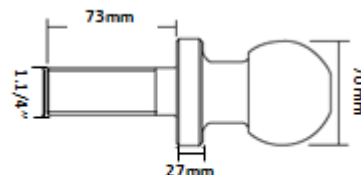

- CARTER WESCO**

WF6

70mm BALL COUPLING c/w LEVER

WEIGHT RATING: TESTED TO 6000KG

W46/6

70mm BALL to suit 70mm COUPLING

WEIGHT RATING: TESTED TO 6000KG

- COUPEMATE**

WF45

70mm BALL COUPLING c/w LEVER

WEIGHT RATING: TESTED TO 4500KG

W46

70mm BALL to suit 70mm COUPLING

WEIGHT RATING: TESTED TO 4500KG

- GOOSE NECK COUPLING & BALLS**

SM300C
SM300 GOOSENECK 3" COUPLING
(TO AG USE ONLY)

WEIGHT RATING: 9000KG

GP300C
GP300 GOOSENECK 3" COUPLING
(TO AG USE ONLY)

WEIGHT RATING: 9000KG

B2516
2.5/16" TOWBALL

TOWING RATING: 6000KG

SM300B
SM300 TOWBALL 3"
(TO AG USE ONLY)

TOWING RATING: 9000KG

JS-CWET

50mm A-FRAME WELD ON COUPLING

AO118

3" RING WELD ON SWIVEL COUPLING

WEIGHT RATING: 5000KG

AO160

3" RING BOLT ON TELECOM COUPLING

WEIGHT RATING: 8000KG

0141-101