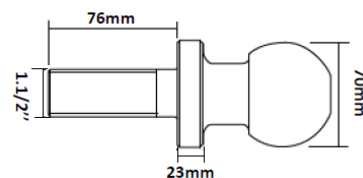

- CARTER WESCO**

WF6

70mm BALL COUPLING c/w LEVER

WEIGHT RATING: TESTED TO 6000KG

W46/6

70mm BALL to suit 70mm COUPLING

WEIGHT RATING: TESTED TO 6000KG

- COUPEMATE**

WF45

70mm BALL COUPLING c/w LEVER

WEIGHT RATING: TESTED TO 4500KG

W46

70mm BALL to suit 70mm COUPLING

WEIGHT RATING: TESTED TO 4500KG

- GOOSE NECK COUPLING & BALLS**

SM300C
SM300 GOOSENECK 3" COUPLING
(TO AG USE ONLY)

WEIGHT RATING: 9000KG

GP300C
GP300 GOOSENECK 3" COUPLING
(TO AG USE ONLY)

WEIGHT RATING: 9000KG

B2516
2.5/16" TOWBALL

TOWING RATING: 6000KG

SM300B
SM300 TOWBALL 3"
(TO AG USE ONLY)

TOWING RATING: 9000KG

JS-CWET

50mm A-FRAME WELD ON COUPLING

AO118

3" RING WELD ON SWIVEL COUPLING

WEIGHT RATING: 5000KG

AO160

3" RING BOLT ON TELECOM COUPLING

WEIGHT RATING: 8000KG

0141-101