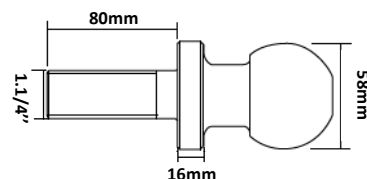

- CARTER WESCO**

WF6

70mm BALL COUPLING c/w LEVER

WEIGHT RATING: TESTED TO 6000KG

W46/6

70mm BALL to suit 70mm COUPLING

WEIGHT RATING: TESTED TO 6000KG

- COUPEMATE**

WF45

70mm BALL COUPLING c/w LEVER

WEIGHT RATING: TESTED TO 4500KG

W46

70mm BALL to suit 70mm COUPLING

WEIGHT RATING: TESTED TO 4500KG

- GOOSE NECK COUPLING & BALLS**

SM300C
SM300 GOOSENECK 3" COUPLING
(TO AG USE ONLY)

WEIGHT RATING: 9000KG

GP300C
GP300 GOOSENECK 3" COUPLING
(TO AG USE ONLY)

WEIGHT RATING: 9000KG

B2516
2.5/16" TOWBALL

TOWING RATING: 6000KG

SM300B
SM300 TOWBALL 3"
(TO AG USE ONLY)

TOWING RATING: 9000KG

JS-CWET

50mm A-FRAME WELD ON COUPLING

AO118

3" RING WELD ON SWIVEL COUPLING

WEIGHT RATING: 5000KG

AO160

3" RING BOLT ON TELECOM COUPLING

WEIGHT RATING: 8000KG

0141-101