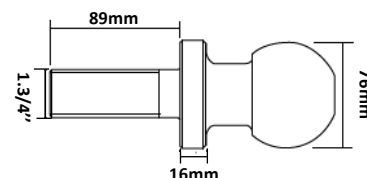

- CARTER WESCO**

WF6

70mm BALL COUPLING c/w LEVER

WEIGHT RATING: TESTED TO 6000KG

W46/6

70mm BALL to suit 70mm COUPLING

WEIGHT RATING: TESTED TO 6000KG

- COUPEMATE**

WF45

70mm BALL COUPLING c/w LEVER

WEIGHT RATING: TESTED TO 4500KG

W46

70mm BALL to suit 70mm COUPLING

WEIGHT RATING: TESTED TO 4500KG

- GOOSE NECK COUPLING & BALLS**

SM300C
SM300 GOOSENECK 3" COUPLING
(TO AG USE ONLY)

WEIGHT RATING: 9000KG

GP300C
GP300 GOOSENECK 3" COUPLING
(TO AG USE ONLY)

WEIGHT RATING: 9000KG

B2516
2.5/16" TOWBALL

TOWING RATING: 6000KG

SM300B
SM300 TOWBALL 3"
(TO AG USE ONLY)

TOWING RATING: 9000KG

JS-CWET

50mm A-FRAME WELD ON COUPLING

AO118

3" RING WELD ON SWIVEL COUPLING

WEIGHT RATING: 5000KG

AO160

3" RING BOLT ON TELECOM COUPLING

WEIGHT RATING: 8000KG

0141-101