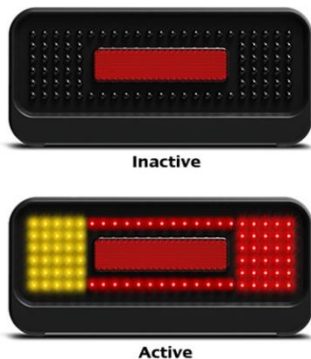

P/N: 210BARLP2
RHS & LHS LAMPS WITH 40cm
CABLE PACKAGED IN TWIN
BLISTER