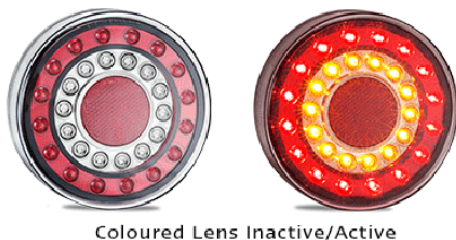

P/N: 211BAR2
12V SQU. LED
STOP/TAIL/IND./REFLECTOR
LAMP - TWIN BLISTER

P/N: 200BARM
12-24V RECT. LED DOUBLE
LINED STOP/TAIL/INDICATOR -
SINGLE BLISTER

P/N: MAXILAMPC1XCE
12-24V RD. LED
STOP/TAIL/IND/REFLECTOR
WITH CLEAR LENS- SINGLE
BLISTER