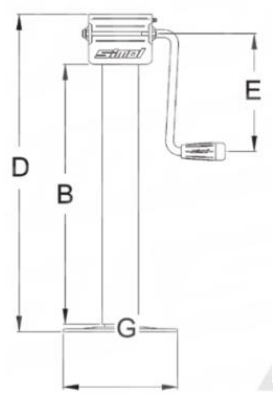

PART NO.	OUTER TUBE MM ²	WEIGHT KG	LOAD CAPACITY KG	D (mm)	E (mm)	G (mm)
DG590	70 SQ	8.4	1500	530	175	120x165

P575/3SF
80mm SQ Top Wind Red Ag Stand
c/w Drop Leg

PART NO.	OUTER TUBE MM ²	WEIGHT KG	LOAD CAPACITY KG	B (mm)	C (mm)	D (mm)	E (mm)	G (mm)	H (mm)
P575/3SF	80 SQ	16.7	1000	530	360	790	185	160	320

PR675/3SF1
80mm SQ Geared Top Wind Red
Ag Stand & Bracket c/w Drop Leg

PART NO.	OUTER TUBE MM ²	WEIGHT KG	LOAD CAPACITY KG	B (mm)	C (mm)	D (mm)	E (mm)	G (mm)	H (mm)
PR675/3SF1	80 SQ	20	2500	570	300	855	235	220	390

DG706/3SF
80mm Square Side Wind Red Stand (c/w Drop Leg)

DG706/3SFW
80mm Squ. Side Wind Red Ag Stand (c/w drop leg) (3 speed)

PART NO.	OUTER TUBE MM ²	WEIGHT KG	LOAD CAPACITY KG	B (mm)	C (mm)	D (mm)	E (mm)	G (mm)	H (mm)
DG706/3SF	80 SQ	21	2500	500	290	685	225	220	276
DG706/3SFW	80 SQ	21	2500	500	290	685	225	220	276

DG706W
80mm SQ Side Wind Red Ag Stand no drop leg (2 stage wind)

PART NO.	OUTER TUBE MM ²	WEIGHT KG	LOAD CAPACITY KG	B (mm)	D (mm)	E (mm)	G (mm)
DG706W	80 SQ	13.4	4000	500	620	225	220

PART NO.	DESCRIPTION	SUIT	
F5	FLAT MOUNT PLATE	SQUARE STANDS	
LT/ST0141	WELD ON TUBE	LT2103 LT3153 LR3152/19 ST3154	
LT/ST0151	BOLT ON OR WELD ON TUBE	LR3152/19	
LF/SF0121	WELD ON PLATE	LF3151 SF3152	
040.02	MOUNT PLATE	H1140P	
SIM.DG706/ MAN	PVC HANDLE	PR675/3SF1; PE600; P560; P575; DG590; P575/3SF; DG706W; DG706/3SF; DG706/3SFW	