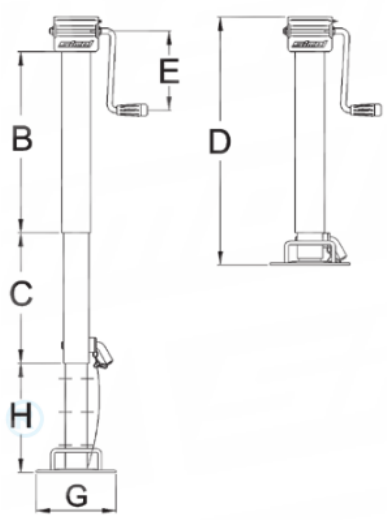

PART NO.	OUTER TUBE MM ²	WEIGHT KG	LOAD CAPACITY KG	B (mm)	D (mm)	E (mm)	G (mm)
P560	70 SQ	8.2	1000	500	670	185	160
P575	80 SQ	11	1200	500	670	185	200

DG590
70mm SQ Side Wind Red Stand &
Bracket (no Drop Leg) 1500kg

PART NO.	OUTER TUBE MM ²	WEIGHT KG	LOAD CAPACITY KG	D (mm)	E (mm)	G (mm)
DG590	70 SQ	8.4	1500	530	175	120x165

P575/3SF
80mm SQ Top Wind Red Ag Stand
c/w Drop Leg

PART NO.	OUTER TUBE MM ²	WEIGHT KG	LOAD CAPACITY KG	B (mm)	C (mm)	D (mm)	E (mm)	G (mm)	H (mm)
P575/3SF	80 SQ	16.7	1000	530	360	790	185	160	320

PR675/3SF1
80mm SQ Geared Top Wind Red
Ag Stand & Bracket c/w Drop Leg

PART NO.	OUTER TUBE MM ²	WEIGHT KG	LOAD CAPACITY KG	B (mm)	C (mm)	D (mm)	E (mm)	G (mm)	H (mm)
PR675/3SF1	80 SQ	20	2500	570	300	855	235	220	390

DG706/3SF
80mm Square Side Wind Red Stand (c/w Drop Leg)

DG706/3SFW
80mm Squ. Side Wind Red Ag Stand (c/w drop leg) (3 speed)

PART NO.	OUTER TUBE MM ²	WEIGHT KG	LOAD CAPACITY KG	B (mm)	C (mm)	D (mm)	E (mm)	G (mm)	H (mm)
DG706/3SF	80 SQ	21	2500	500	290	685	225	220	276
DG706/3SFW	80 SQ	21	2500	500	290	685	225	220	276