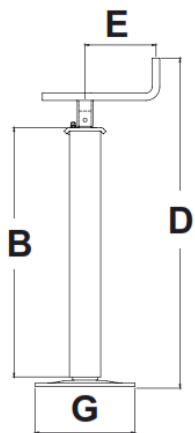

LT3153
57mm RD Side Wind Z/P Tube
Mount Stand no drop leg

PART NO.	OUTER TUBE MM ²	WEIGHT KG	LOAD CAPACITY KG	D (mm)	E (mm)	G (mm)	I (mm)
LT3153	57 RD	7.1	1300	560	168	120 x 165	405

ST3154
57mm RD Top Wind Z/P Tube
Mount Stand no drop leg

PART NO.	OUTER TUBE MM ²	WEIGHT KG	LOAD CAPACITY KG	B (mm)	D (mm)	E (mm)	G (mm)	I (mm)
ST3154	57 RD	6.4	1300	455	535	168	120x165	390

P560
70mm SQ Top Wind Red
Ag Stand no drop leg

P575
80mm SQ Top Wind Red
Ag Stand no drop leg

PART NO.	OUTER TUBE MM ²	WEIGHT KG	LOAD CAPACITY KG	B (mm)	D (mm)	E (mm)	G (mm)
P560	70 SQ	8.2	1000	500	670	185	160
P575	80 SQ	11	1200	500	670	185	200

DG590
70mm SQ Side Wind Red Stand &
Bracket (no Drop Leg) 1500kg

PART NO.	OUTER TUBE MM ²	WEIGHT KG	LOAD CAPACITY KG	D (mm)	E (mm)	G (mm)
DG590	70 SQ	8.4	1500	530	175	120x165

P575/3SF
80mm SQ Top Wind Red Ag Stand
c/w Drop Leg

PART NO.	OUTER TUBE MM ²	WEIGHT KG	LOAD CAPACITY KG	B (mm)	C (mm)	D (mm)	E (mm)	G (mm)	H (mm)
P575/3SF	80 SQ	16.7	1000	530	360	790	185	160	320