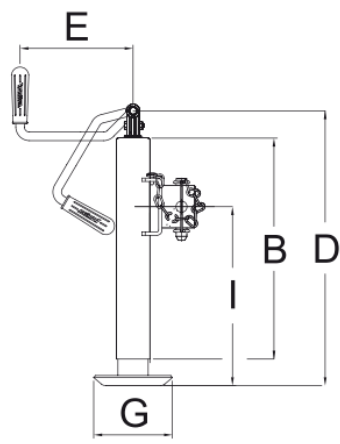

LT3153
57mm RD Side Wind Z/P Tube
Mount Stand no drop leg

PART NO.	OUTER TUBE MM ²	WEIGHT KG	LOAD CAPACITY KG	D (mm)	E (mm)	G (mm)	I (mm)
LT3153	57 RD	7.1	1300	560	168	120 x 165	405

ST3154
57mm RD Top Wind Z/P Tube
Mount Stand no drop leg

PART NO.	OUTER TUBE MM ²	WEIGHT KG	LOAD CAPACITY KG	B (mm)	D (mm)	E (mm)	G (mm)	I (mm)
ST3154	57 RD	6.4	1300	455	535	168	120x165	390

P560
70mm SQ Top Wind Red
Ag Stand no drop leg

P575
80mm SQ Top Wind Red
Ag Stand no drop leg

PART NO.	OUTER TUBE MM ²	WEIGHT KG	LOAD CAPACITY KG	B (mm)	D (mm)	E (mm)	G (mm)
P560	70 SQ	8.2	1000	500	670	185	160
P575	80 SQ	11	1200	500	670	185	200

DG590
70mm SQ Side Wind Red Stand &
Bracket (no Drop Leg) 1500kg

PART NO.	OUTER TUBE MM ²	WEIGHT KG	LOAD CAPACITY KG	D (mm)	E (mm)	G (mm)
DG590	70 SQ	8.4	1500	530	175	120x165

P575/3SF
80mm SQ Top Wind Red Ag Stand
c/w Drop Leg

PART NO.	OUTER TUBE MM ²	WEIGHT KG	LOAD CAPACITY KG	B (mm)	C (mm)	D (mm)	E (mm)	G (mm)	H (mm)
P575/3SF	80 SQ	16.7	1000	530	360	790	185	160	320