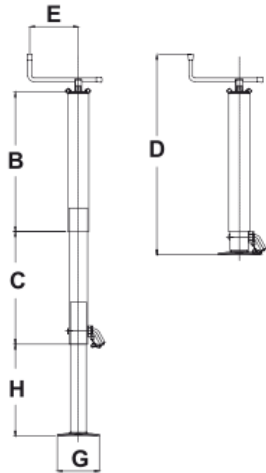

LT3153
57mm RD Side Wind Z/P Tube
Mount Stand no drop leg

PART NO.	OUTER TUBE MM ²	WEIGHT KG	LOAD CAPACITY KG	D (mm)	E (mm)	G (mm)	I (mm)
LT3153	57 RD	7.1	1300	560	168	120 x 165	405

ST3154
57mm RD Top Wind Z/P Tube
Mount Stand no drop leg

PART NO.	OUTER TUBE MM ²	WEIGHT KG	LOAD CAPACITY KG	B (mm)	D (mm)	E (mm)	G (mm)	I (mm)
ST3154	57 RD	6.4	1300	455	535	168	120x165	390

P560
70mm SQ Top Wind Red
Ag Stand no drop leg

P575
80mm SQ Top Wind Red
Ag Stand no drop leg

PART NO.	OUTER TUBE MM ²	WEIGHT KG	LOAD CAPACITY KG	B (mm)	D (mm)	E (mm)	G (mm)
P560	70 SQ	8.2	1000	500	670	185	160
P575	80 SQ	11	1200	500	670	185	200

DG590
70mm SQ Side Wind Red Stand &
Bracket (no Drop Leg) 1500kg

PART NO.	OUTER TUBE MM ²	WEIGHT KG	LOAD CAPACITY KG	D (mm)	E (mm)	G (mm)
DG590	70 SQ	8.4	1500	530	175	120x165

P575/3SF
80mm SQ Top Wind Red Ag Stand
c/w Drop Leg

PART NO.	OUTER TUBE MM ²	WEIGHT KG	LOAD CAPACITY KG	B (mm)	C (mm)	D (mm)	E (mm)	G (mm)	H (mm)
P575/3SF	80 SQ	16.7	1000	530	360	790	185	160	320