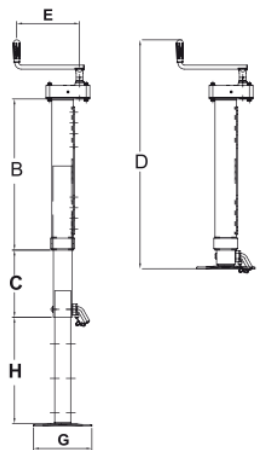

PART NO.	OUTER TUBE MM ²	WEIGHT KG	LOAD CAPACITY KG	B (mm)	D (mm)	E (mm)	G (mm)	I (mm)
ST3154	57 RD	6.4	1300	455	535	168	120x165	390

P560
70mm SQ Top Wind Red
Ag Stand no drop leg

P575
80mm SQ Top Wind Red
Ag Stand no drop leg

PART NO.	OUTER TUBE MM ²	WEIGHT KG	LOAD CAPACITY KG	B (mm)	D (mm)	E (mm)	G (mm)
P560	70 SQ	8.2	1000	500	670	185	160
P575	80 SQ	11	1200	500	670	185	200

DG590
70mm SQ Side Wind Red Stand &
Bracket (no Drop Leg) 1500kg

PART NO.	OUTER TUBE MM ²	WEIGHT KG	LOAD CAPACITY KG	D (mm)	E (mm)	G (mm)
DG590	70 SQ	8.4	1500	530	175	120x165

P575/3SF
80mm SQ Top Wind Red Ag Stand
c/w Drop Leg

PART NO.	OUTER TUBE MM ²	WEIGHT KG	LOAD CAPACITY KG	B (mm)	C (mm)	D (mm)	E (mm)	G (mm)	H (mm)
P575/3SF	80 SQ	16.7	1000	530	360	790	185	160	320

PR675/3SF1
80mm SQ Geared Top Wind Red
Ag Stand & Bracket c/w Drop Leg

PART NO.	OUTER TUBE MM ²	WEIGHT KG	LOAD CAPACITY KG	B (mm)	C (mm)	D (mm)	E (mm)	G (mm)	H (mm)
PR675/3SF1	80 SQ	20	2500	570	300	855	235	220	390