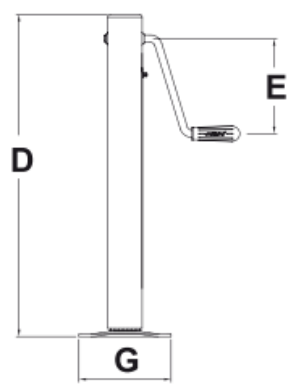

LT3153
57mm RD Side Wind Z/P Tube
Mount Stand no drop leg

PART NO.	OUTER TUBE MM ²	WEIGHT KG	LOAD CAPACITY KG	D (mm)	E (mm)	G (mm)	I (mm)
LT3153	57 RD	7.1	1300	560	168	120 x 165	405

ST3154
57mm RD Top Wind Z/P Tube
Mount Stand no drop leg

PART NO.	OUTER TUBE MM ²	WEIGHT KG	LOAD CAPACITY KG	B (mm)	D (mm)	E (mm)	G (mm)	I (mm)
ST3154	57 RD	6.4	1300	455	535	168	120x165	390

P560
70mm SQ Top Wind Red
Ag Stand no drop leg

P575
80mm SQ Top Wind Red
Ag Stand no drop leg

PART NO.	OUTER TUBE MM ²	WEIGHT KG	LOAD CAPACITY KG	B (mm)	D (mm)	E (mm)	G (mm)
P560	70 SQ	8.2	1000	500	670	185	160
P575	80 SQ	11	1200	500	670	185	200

DG590
70mm SQ Side Wind Red Stand &
Bracket (no Drop Leg) 1500kg

PART NO.	OUTER TUBE MM ²	WEIGHT KG	LOAD CAPACITY KG	D (mm)	E (mm)	G (mm)
DG590	70 SQ	8.4	1500	530	175	120x165

P575/3SF
80mm SQ Top Wind Red Ag Stand
c/w Drop Leg

PART NO.	OUTER TUBE MM ²	WEIGHT KG	LOAD CAPACITY KG	B (mm)	C (mm)	D (mm)	E (mm)	G (mm)	H (mm)
P575/3SF	80 SQ	16.7	1000	530	360	790	185	160	320