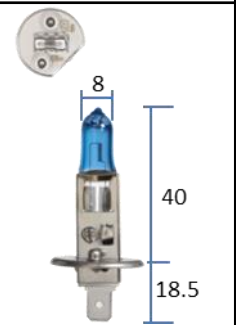

P/N: 48470BL2
12V 55W H1
INTENSE PLUS 30 (P14.5s) Performance
Globes
(2 per BL Pack)

$39.00