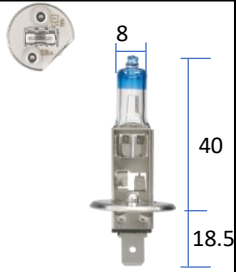

SA

TRAILER
& CHASSIS EQUIPMENT

**STOCK
CLEARANCE**

ENQUIRIES TO: EMAIL: sales@satrailer.com.au PHONE: 08 8262 7170 FAX: 08 8262 6123

**PRICE INC.
GST**

P/N: 48360BL2
12V 55W H1
PLUS 120 (P14.5s) Performance Globes
(2 per BL Pack)

$42.00