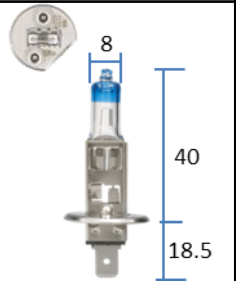

P/N: 48340BL2
12V 55W H1
PLUS 100 (P14.5s) Performance Globes
(2 per BL Pack)

$24.00