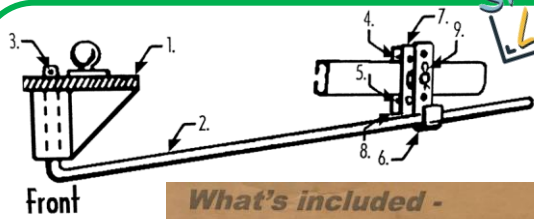

SA

TRAILER

& CHASSIS EQUIPMENT

STOCK CLEARANCE

WHILE STOCKS LAST

SET OF 21mm STABILIZER BARS

$100.00

INC. GST EA.

What's included -

1. - Coupling Block (1)
2. - Stabiliser Bars (2)
3. - Spring Clips (large) (2)
4. - Drawbar Hook Bolts, nuts & spring washers (narrow head) (2)
5. - Drawbar Hook Bolts, nuts & spring washers (dome head) (2)
6. - Adjustable Hook (2)
7. - Drawbar Bracket (2)
8. - Drawbar Bracket Backing plate (2)
9. - Spring Clips (small) (2)