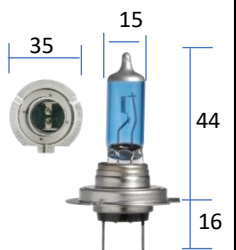

\$42.00

P/N: 48340BL2
 12V 55W H1
 PLUS 100 (P14.5s) Performance Globes
 (2 per BL Pack)

\$24.00

P/N: 48470BL2
 12V 55W H1
 INTENSE PLUS 30 (P14.5s) Performance
 Globes
 (2 per BL Pack)

\$39.00

P/N: 48476BL2
 12V 55W H7
 INTENSE PLUS 30 (PX26d) Performance
 Globes
 (2 per BL Pack)