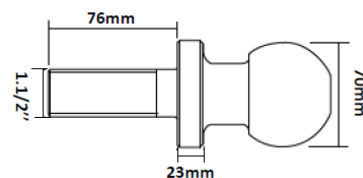

- CARTER WESCO**

WF6

70mm BALL COUPLING c/w LEVER

WEIGHT RATING: TESTED TO 6000KG

W46/6

70mm BALL to suit 70mm COUPLING

WEIGHT RATING: TESTED TO 6000KG

- COUPEMATE**

WF45

70mm BALL COUPLING c/w LEVER

WEIGHT RATING: TESTED TO 4500KG

W46

70mm BALL to suit 70mm COUPLING

WEIGHT RATING: TESTED TO 4500KG

- GOOSE NECK COUPLING & BALLS**

SM300C

SM300 3" GOOSE NECK COUPLING

WEIGHT RATING: 9000KG

GP300C

GP300 3" GOOSE NECK COUPLING

WEIGHT RATING: 9000KG

B2516

2.5/16" TOWBALL

TOWING RATING: 6000KG

SM300B

SM300 3" TOWBALL

TOWING RATING: 9000KG

JS-CWET

50mm A-FRAME WELD ON COUPLING

AO118

3" RING WELD ON SWIVEL COUPLING

WEIGHT RATING: 5000KG