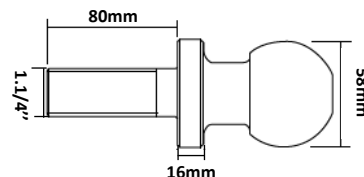

- CARTER WESCO**

WF6

70mm BALL COUPLING c/w LEVER

WEIGHT RATING: TESTED TO 6000KG

W46/6

70mm BALL to suit 70mm COUPLING

WEIGHT RATING: TESTED TO 6000KG

- COUPEMATE**

WF45

70mm BALL COUPLING c/w LEVER

WEIGHT RATING: TESTED TO 4500KG

W46

70mm BALL to suit 70mm COUPLING

WEIGHT RATING: TESTED TO 4500KG

- GOOSE NECK COUPLING & BALLS**

SM300C

SM300 3" GOOSE NECK COUPLING

WEIGHT RATING: 9000KG

GP300C

GP300 3" GOOSE NECK COUPLING

WEIGHT RATING: 9000KG

B2516

2.5/16" TOWBALL

TOWING RATING: 6000KG

SM300B

SM300 3" TOWBALL

TOWING RATING: 9000KG

JS-CWET

50mm A-FRAME WELD ON COUPLING

AO118

3" RING WELD ON SWIVEL COUPLING

WEIGHT RATING: 5000KG