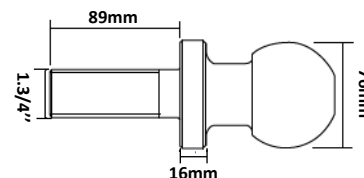

- CARTER WESCO**

WF6

70mm BALL COUPLING c/w LEVER

WEIGHT RATING: TESTED TO 6000KG

W46/6

70mm BALL to suit 70mm COUPLING

WEIGHT RATING: TESTED TO 6000KG

- COUPEMATE**

WF45

70mm BALL COUPLING c/w LEVER

WEIGHT RATING: TESTED TO 4500KG

W46

70mm BALL to suit 70mm COUPLING

WEIGHT RATING: TESTED TO 4500KG

- GOOSE NECK COUPLING & BALLS**

SM300C

SM300 3" GOOSE NECK COUPLING

WEIGHT RATING: 9000KG

GP300C

GP300 3" GOOSE NECK COUPLING

WEIGHT RATING: 9000KG

B2516

2.5/16" TOWBALL

TOWING RATING: 6000KG

SM300B

SM300 3" TOWBALL

TOWING RATING: 9000KG

JS-CWET

50mm A-FRAME WELD ON COUPLING

AO118

3" RING WELD ON SWIVEL COUPLING

WEIGHT RATING: 5000KG