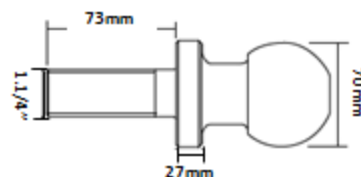

- CARTER WESCO**

WF6

70mm BALL COUPLING c/w LEVER

WEIGHT RATING: TESTED TO 6000KG

W46/6

70mm BALL to suit 70mm COUPLING

WEIGHT RATING: TESTED TO 6000KG

- COUPEMATE**

WF45

70mm BALL COUPLING c/w LEVER

WEIGHT RATING: TESTED TO 4500KG

W46

70mm BALL to suit 70mm COUPLING

WEIGHT RATING: TESTED TO 4500KG

- GOOSE NECK COUPLING & BALLS**

SM300C

SM300 3" GOOSE NECK COUPLING

WEIGHT RATING: 9000KG

GP300C

GP300 3" GOOSE NECK COUPLING

WEIGHT RATING: 9000KG

B2516

2.5/16" TOWBALL

TOWING RATING: 6000KG

SM300B

SM300 3" TOWBALL

TOWING RATING: 9000KG

JS-CWET

50mm A-FRAME WELD ON COUPLING

AO118

3" RING WELD ON SWIVEL COUPLING

WEIGHT RATING: 5000KG