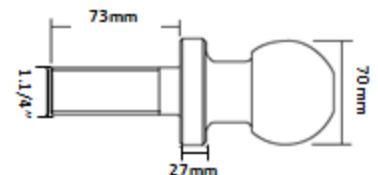

- CARTER WESCO**

**WF6**

**70mm BALL COUPLING c/w LEVER**

**WEIGHT RATING: TESTED TO 6000KG**

**W46/6**

**70mm BALL to suit 70mm COUPLING**

**WEIGHT RATING: TESTED TO 6000KG**

- COUPEMATE**

**WF45**

**70mm BALL COUPLING c/w LEVER**

**WEIGHT RATING: TESTED TO 4500KG**

**W46**

**70mm BALL to suit 70mm COUPLING**

**WEIGHT RATING: TESTED TO 4500KG**

- GOOSE NECK COUPLING & BALLS**

**SM300C**

**SM300 3" GOOSE NECK COUPLING**

**WEIGHT RATING: 9000KG**

**GP300C**

**GP300 3" GOOSE NECK COUPLING**

**WEIGHT RATING: 9000KG**

**B2516**

**2.5/16" TOWBALL**

**TOWING RATING: 6000KG**

**SM300B**

**SM300 3" TOWBALL**

**TOWING RATING: 9000KG**

**JS-CWET**

**50mm A-FRAME WELD ON COUPLING**

**AO118**

**3" RING WELD ON SWIVEL COUPLING**

**WEIGHT RATING: 5000KG**