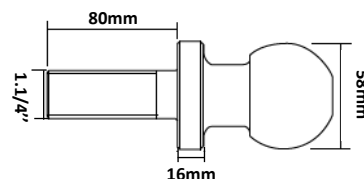

- CARTER WESCO**

**WF6**

**70mm BALL COUPLING c/w LEVER**

**WEIGHT RATING: TESTED TO 6000KG**

**W46/6**

**70mm BALL to suit 70mm COUPLING**

**WEIGHT RATING: TESTED TO 6000KG**

- COUPEMATE**

**WF45**

**70mm BALL COUPLING c/w LEVER**

**WEIGHT RATING: TESTED TO 4500KG**

**W46**

**70mm BALL to suit 70mm COUPLING**

**WEIGHT RATING: TESTED TO 4500KG**

- GOOSE NECK COUPLING & BALLS**

**SM300C**

**SM300 3" GOOSE NECK COUPLING**

**WEIGHT RATING: 9000KG**

**GP300C**

**GP300 3" GOOSE NECK COUPLING**

**WEIGHT RATING: 9000KG**

**B2516**

**2.5/16" TOWBALL**

**TOWING RATING: 6000KG**

**SM300B**

**SM300 3" TOWBALL**

**TOWING RATING: 9000KG**

**JS-CWET**

**50mm A-FRAME WELD ON COUPLING**

**AO118**

**3" RING WELD ON SWIVEL COUPLING**

**WEIGHT RATING: 5000KG**