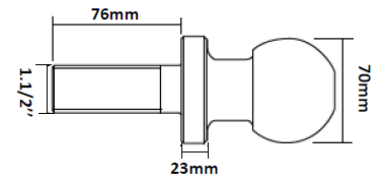

- CARTER WESCO**

**WF6**

**70mm BALL COUPLING c/w LEVER**

**WEIGHT RATING: TESTED TO 6000KG**

**W46/6**

**70mm BALL to suit 70mm COUPLING**

**WEIGHT RATING: TESTED TO 6000KG**

- COUPEMATE**

**WF45**

**70mm BALL COUPLING c/w LEVER**

**WEIGHT RATING: TESTED TO 4500KG**

**W46**

**70mm BALL to suit 70mm COUPLING**

**WEIGHT RATING: TESTED TO 4500KG**

- GOOSE NECK COUPLING & BALLS**

**SM300C**

**SM300 3" GOOSE NECK COUPLING**

**WEIGHT RATING: 9000KG**

**GP300C**

**GP300 3" GOOSE NECK COUPLING**

**WEIGHT RATING: 9000KG**

**B2516**

**2.5/16" TOWBALL**

**TOWING RATING: 6000KG**

**SM300B**

**SM300 3" TOWBALL**

**TOWING RATING: 9000KG**

**JS-CWET**

**50mm A-FRAME WELD ON COUPLING**

**AO118**

**3" RING WELD ON SWIVEL COUPLING**

**WEIGHT RATING: 5000KG**