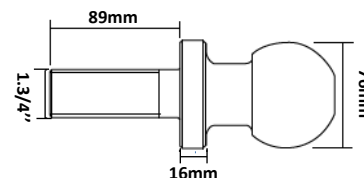

- CARTER WESCO**

**WF6**

**70mm BALL COUPLING c/w LEVER**

**WEIGHT RATING: TESTED TO 6000KG**

**W46/6**

**70mm BALL to suit 70mm COUPLING**

**WEIGHT RATING: TESTED TO 6000KG**

- COUPEMATE**

**WF45**

**70mm BALL COUPLING c/w LEVER**

**WEIGHT RATING: TESTED TO 4500KG**

**W46**

**70mm BALL to suit 70mm COUPLING**

**WEIGHT RATING: TESTED TO 4500KG**

- GOOSE NECK COUPLING & BALLS**

**SM300C**

**SM300 3" GOOSE NECK COUPLING**

**WEIGHT RATING: 9000KG**

**GP300C**

**GP300 3" GOOSE NECK COUPLING**

**WEIGHT RATING: 9000KG**

**B2516**

**2.5/16" TOWBALL**

**TOWING RATING: 6000KG**

**SM300B**

**SM300 3" TOWBALL**

**TOWING RATING: 9000KG**

**JS-CWET**

**50mm A-FRAME WELD ON COUPLING**

**AO118**

**3" RING WELD ON SWIVEL COUPLING**

**WEIGHT RATING: 5000KG**