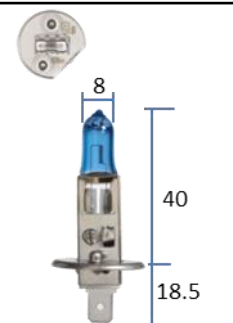

P/N: 48360BL2
12V 55W H1
PLUS 120 (P14.5s) Performance Globes
(2 per BL Pack)

\$42.00

P/N: 48340BL2
12V 55W H1
PLUS 100 (P14.5s) Performance Globes
(2 per BL Pack)

\$24.00

P/N: 48470BL2
12V 55W H1
INTENSE PLUS 30 (P14.5s) Performance
Globes
(2 per BL Pack)