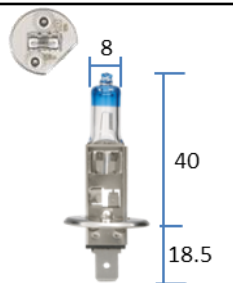

P/N: 48340BL2
12V 55W H1
PLUS 100 (P14.5s) Performance Globes
(2 per BL Pack)

$24.00