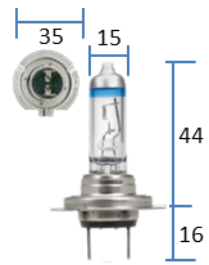

ENQUIRIES TO: EMAIL: sales@satrailer.com.au PHONE: 08 8262 7170
FAX: 08 8262 6123

**PRICE INC.
GST**

P/N: 48366BL2
12V 55W H7 PLUS 100 (PX26d)
Performance Globes
(2 per BL Pack)

$42.00