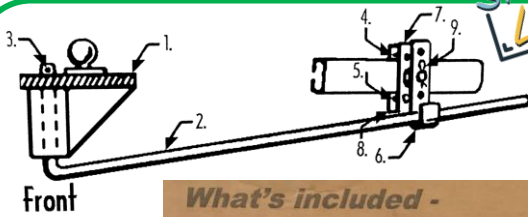

SA

TRAILER

& CHASSIS EQUIPMENT

STOCK CLEARANCE

WHILE STOCKS LAST

SET OF 21ML STABILIZER BARS

$100.00

INC. GST EA.

What's included -

1. - Coupling Block (1)
2. - Stabiliser Bars (2)
3. - Spring Clips (large) (2)
4. - Drawbar Hook Bolts, nuts & spring washers (narrow head) (2)
5. - Drawbar Hook Bolts, nuts & spring washers (dome head) (2)
6. - Adjustable Hook (2)
7. - Drawbar Bracket (2)
8. - Drawbar Bracket Backing plate (2)
9. - Spring Clips (small) (2)