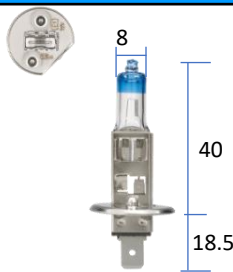

\$42.00

P/N: 48535BL2
12V 55W H7
BLUE PLUS 110 (PX26d) Performance
Globes
(2 per BL Pack)

\$44.00

WHILE STOCKS LAST

**CLEARANCE
SALE**

SA**TRAILER**
& CHASSIS EQUIPMENT**STOCK
CLEARANCE**ENQUIRIES TO: EMAIL: sales@satrailer.com.au PHONE: 08 8262 7170 FAX: 08 8262 6123**PRICE INC.
GST**