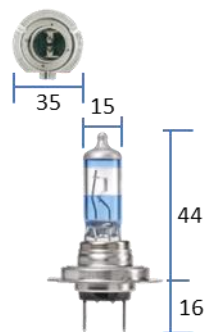

P/N: 48535BL2
12V 55W H7
BLUE PLUS 110 (PX26d) Performance
Globes
(2 per BL Pack)

$44.00

WHILE STOCKS LAST

**CLEARANCE
SALE**