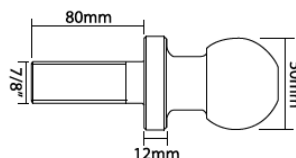

TB178C

1.7/8" MACHINE BALL - 2" x 7/8" SHANK

TOWING CAPACITY: 2270KG

TB3562Z

50mm MACHINE BALL - 2.5" x 7/8" SHANK

TOWING CAPACITY: 3500KG

TB5080C

50mm MACHINE BALL - 3" x 7/8" SHANK

TOWING CAPACITY: 2500KG

TB503T

50mm MACHINE BALL - 2" x 1" SHANK

TOWING CAPACITY: 3500KG