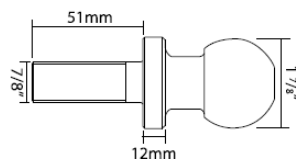

TB178C

1.7/8" MACHINE BALL - 2" x 7/8" SHANK

TOWING CAPACITY: 2270KG

TB3562Z

50mm MACHINE BALL - 2.5" x 7/8" SHANK

TOWING CAPACITY: 3500KG

TB5080C

50mm MACHINE BALL - 3" x 7/8" SHANK

TOWING CAPACITY: 2500KG

TB503T

50mm MACHINE BALL - 2" x 1" SHANK

TOWING CAPACITY: 3500KG