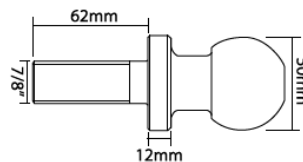

TB178C

1.7/8" MACHINE BALL - 2" x 7/8" SHANK

TOWING CAPACITY: 2270KG

TB3562Z

50mm MACHINE BALL - 2.5" x 7/8" SHANK

TOWING CAPACITY: 3500KG

TB5080C

50mm MACHINE BALL - 3" x 7/8" SHANK

TOWING CAPACITY: 2500KG

TB503T

50mm MACHINE BALL - 2" x 1" SHANK

TOWING CAPACITY: 3500KG