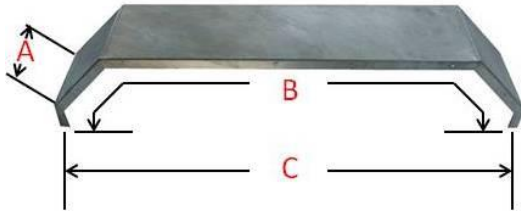

**PLAIN**

PART NO.	DESCRIPTION	A	B	C
MS2F0742	SINGLE 2-FOLD MINI MUDGUARD SUIT 10" WHEELS	7"	41"	28.5"

PART NO.	DESCRIPTION	A	B	C
MS2F1048	SINGLE 2-FOLD 14" MUDGUARD SUIT 14" & 15" ROAD WHEELS	10"	48"	34.5"

PART NO.	DESCRIPTION	A	B	C
MS4F12LC59	SINGLE 4-FOLD 16" MUDGUARD SUIT 15" & 16" OFF-ROAD WHEELS	12"	62.5"	38"

PART NO.	DESCRIPTION	A	B	C
MT2F1084	TANDEM 2-FOLD 14" MUDGUARD SUIT 14" TANDEM SLIPPER SPRINGS	10"	84"	69.25"

PART NO.	DESCRIPTION	A	B	C
MT4F1084	TANDEM 4-FOLD 14" MUDGUARD SUIT 14" TANDEM SLIPPER SPRINGS	10"	84"	61.5"

PART NO.	DESCRIPTION	A	B	C
MT4F1096	TANDEM 4-FOLD 14" MUDGUARD SUIT 14" TANDEM ROLLER ROCKER	10"	96"	71"