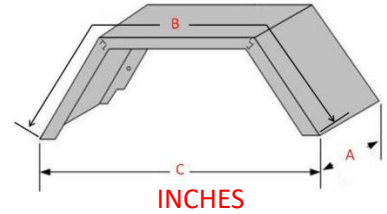

PART NO.	DESCRIPTION	A	B	C
MSCP4F9	SINGLE C/P 4-FOLD 14" MUDGUARD SUIT 14" ROAD WHEELS	9"	48"	33.75"