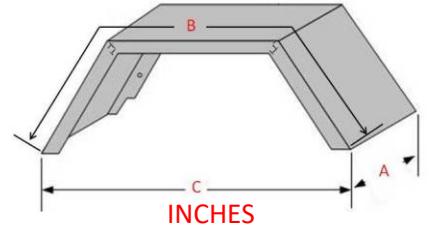

**PLAIN**

PART NO.	DESCRIPTION	A	B	C
MS2F0742	SINGLE 2-FOLD MINI MUDGUARD SUIT 10" WHEELS	7"	41"	28.5"

PART NO.	DESCRIPTION	A	B	C
MS2F1048	SINGLE 2-FOLD 14" MUDGUARD SUIT 14" & 15" ROAD WHEELS	10"	48"	34.5"

PART NO.	DESCRIPTION	A	B	C
MS4F12LC59	SINGLE 4-FOLD 16" MUDGUARD SUIT 15" & 16" OFF-ROAD WHEELS	12"	62.5"	38"

PART NO.	DESCRIPTION	A	B	C
MT2F1084	TANDEM 2-FOLD 14" MUDGUARD SUIT 14" TANDEM SLIPPER SPRINGS	10"	84"	69.25"