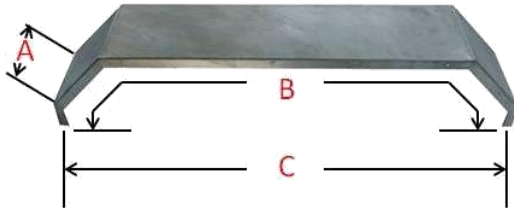

PART NO.	DESCRIPTION	A	B	C
MSCP4F9	SINGLE C/P 4-FOLD 14" MUDGUARD SUIT 14" ROAD WHEELS	9"	48"	33.75"

PART NO.	DESCRIPTION	A	B	C
MSCP4F11	SINGLE C/P 4-FOLD 16" MUDGUARD SUIT 15" & 16" OFF-ROAD WHEELS	11"	62.5"	39"