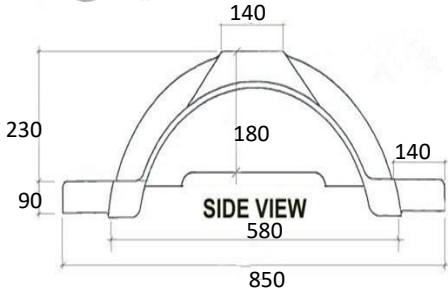

PART NO.	DESCRIPTION	A	B	C
MTCP4F991	TANDEM C/P 4-FOLD 14" MUDGUARD SUIT 14" TANDEM ROCKER	9"	91"	68.5"

PART NO.	DESCRIPTION	A	B	C
MTCP4F996	TANDEM C/P 4-FOLD 14" MUDGUARD SUIT 14" TANDEM ROLLER ROCKER	9"	96"	73"

PART NO.	DESCRIPTION	A	B	C
MTCP4F1191	TANDEM C/P 4-FOLD 16" MUDGUARD SUIT 16" TANDEM ROCKER	11"	91"	68.7"

PART NO.	DESCRIPTION	A	B	C
MTCP4F1196	TANDEM C/P 4-FOLD 16" MUDGUARD SUIT 16" TANDEM ROLLER ROCKER	11"	95.75"	72.75"