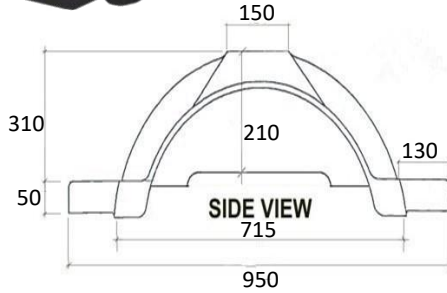

13" PLASTIC MUDGUARDS