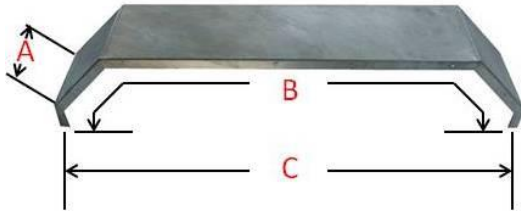

PLAIN

PART NO.	DESCRIPTION	A	B	C
MS2F0742	SINGLE 2-FOLD MINI MUDGUARD SUIT 10" WHEELS	7"	41"	28.5"

PART NO.	DESCRIPTION	A	B	C
MS2F1048	SINGLE 2-FOLD 14" MUDGUARD SUIT 14" & 15" ROAD WHEELS	10"	48"	34.5"

PART NO.	DESCRIPTION	A	B	C
MS4F12LC59	SINGLE 4-FOLD 16" MUDGUARD SUIT 15" & 16" OFF-ROAD WHEELS	12"	62.5"	38"

PART NO.	DESCRIPTION	A	B	C
MT2F1084	TANDEM 2-FOLD 14" MUDGUARD SUIT 14" TANDEM SLIPPER SPRINGS	10"	84"	69.25"