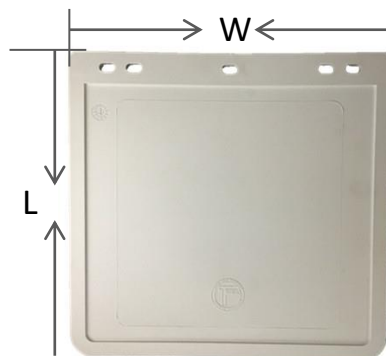

PART NO.	DESCRIPTION
PMGBRAC	BRACKETS to suit PLASTIC MUDGUARDS

MUDFLAP SUIT PLASTIC MUDGUARDS 10"

MUDFLAP SUIT PLASTIC MUDGUARDS 13" & 14"

DESCRIPTION	COLOUR
<p>MUDFLAP SUIT PLASTIC MUDGUARDS 10"</p>	<p>BLACK SILVER WHITE</p>
<p>MUDFLAP SUIT PLASTIC MUDGUARDS 13" & 14"</p>	<p>BLACK SILVER WHITE</p>