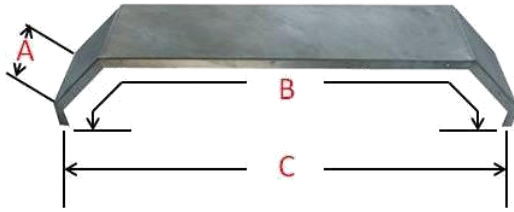

PART NO.	DESCRIPTION	A	B	C
MSCP4F9	SINGLE C/P 4-FOLD 14" MUDGUARD SUIT 14" ROAD WHEELS	9"	48"	33.75"

PART NO.	DESCRIPTION	A	B	C
MSCP4F11	SINGLE C/P 4-FOLD 16" MUDGUARD SUIT 15" & 16" OFF-ROAD WHEELS	11"	62.5"	39"