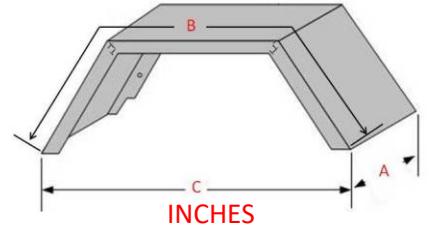

PLAIN

PART NO.	DESCRIPTION	A	B	C
MS2F0742	SINGLE 2-FOLD MINI MUDGUARD SUIT 10" WHEELS	7"	41"	28.5"

PART NO.	DESCRIPTION	A	B	C
MS2F1048	SINGLE 2-FOLD 14" MUDGUARD SUIT 14" & 15" ROAD WHEELS	10"	48"	34.5"

PART NO.	DESCRIPTION	A	B	C
MS4F12LC59	SINGLE 4-FOLD 16" MUDGUARD SUIT 15" & 16" OFF-ROAD WHEELS	12"	62.5"	38"

PART NO.	DESCRIPTION	A	B	C
MT2F1084	TANDEM 2-FOLD 14" MUDGUARD SUIT 14" TANDEM SLIPPER SPRINGS	10"	84"	69.25"