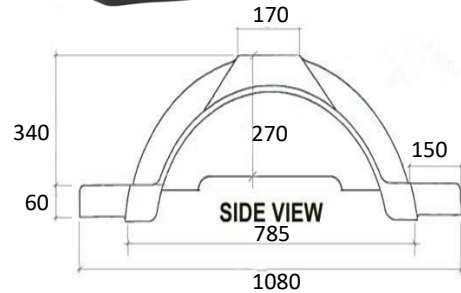

14" PLASTIC MUDGUARDS

PART NO.	DESCRIPTION	COLOUR
PMG10B PMG10S PMG10W	PAIR 10" PLASTIC MUDGUARDS	BLACK SILVER WHITE
PMG13B PMG13S PMG13W	PAIR 13" PLASTIC MUDGUARDS	BLACK SILVER WHITE
PMG14B PMG14S PMG14W	PAIR 14" PLASTIC MUDGUARDS	BLACK SILVER WHITE