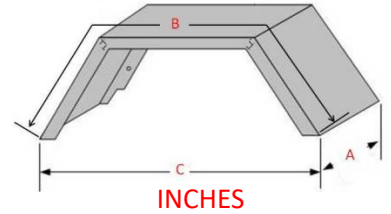

PART NO.	DESCRIPTION	A	B	C
MSCP4F9	SINGLE C/P 4-FOLD 14" MUDGUARD SUIT 14" ROAD WHEELS	9"	48"	33.75"