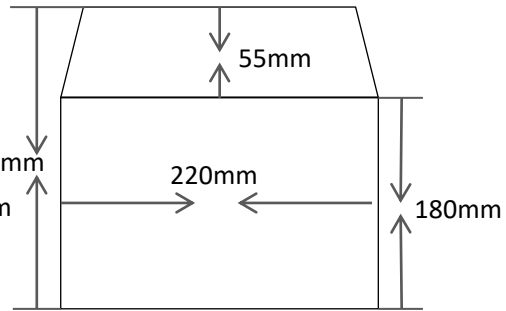

MUDFLAP SUIT PLASTIC MUDGUARDS 13" & 14"

DESCRIPTION	COLOUR
MUDFLAP SUIT PLASTIC MUDGUARDS 10"	BLACK SILVER WHITE
MUDFLAP SUIT PLASTIC MUDGUARDS 13" & 14"	BLACK SILVER WHITE