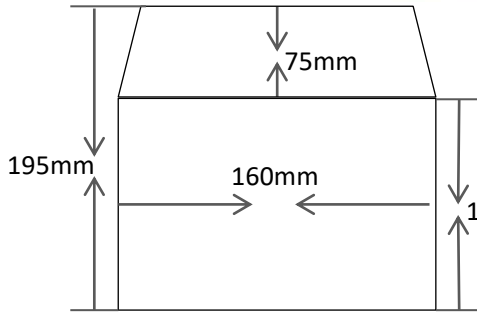

MUDFLAP SUIT PLASTIC MUDGUARDS 10"