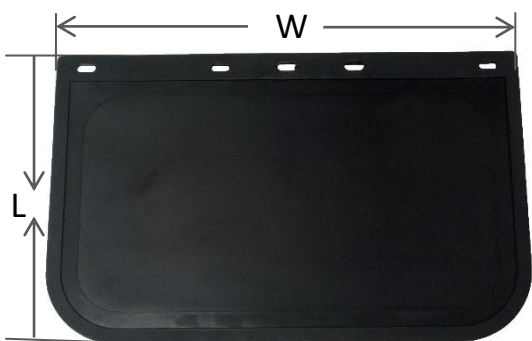

PART NO.	DESCRIPTION
PMGBRAC	BRACKETS to suit PLASTIC MUDGUARDS

MUDFLAP SUIT PLASTIC MUDGUARDS 10"

MUDFLAP SUIT PLASTIC MUDGUARDS 13" & 14"

DESCRIPTION	COLOUR
<p>MUDFLAP SUIT PLASTIC MUDGUARDS 10"</p>	<p>BLACK SILVER WHITE</p>
<p>MUDFLAP SUIT PLASTIC MUDGUARDS 13" & 14"</p>	<p>BLACK SILVER WHITE</p>