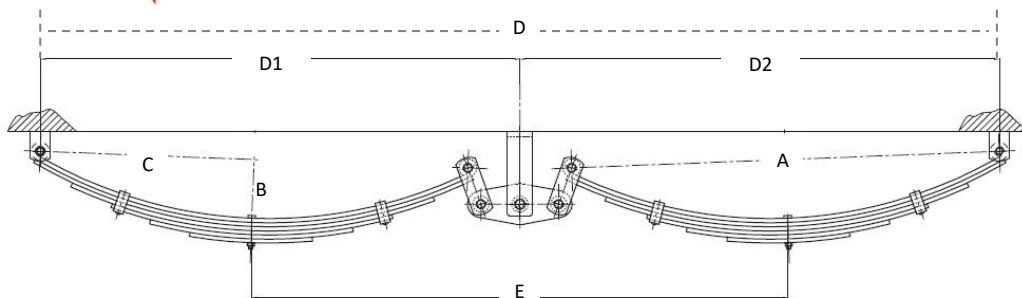

PLEASE NOTE: SET OF SPRINGS INC. SPRINGS, HANGER KIT & 5/8" AXLE FITTINGS

60MM BLACK OUTBACK SINGLE SPRING c/w HANGER KIT

PART NO.	DESCRIPTION	CARRYING CAPACITY	SINGLE AXLE SET UP DIMENSION "A" (NO LOAD)	B(mm)	C(mm)	D(mm)
SOB5	AK. 5L x 60mm x 7mm EYE TO EYE OUTBACK SPRING c/w HANGER KIT	575KG	865/875mm	841mm	158mm	420mm
SOB6	AK. 6L x 60mm x 7mm EYE TO EYE OUTBACK SPRING c/w HANGER KIT	675KG	865/875mm	841mm	158mm	420mm
SOB7	AK. 7L x 60mm x 7mm EYE TO EYE OUTBACK SPRING c/w HANGER KIT	775KG	865/875mm	841mm	158mm	420mm
SOB8	AK. 8L x 60mm x 7mm EYE TO EYE OUTBACK SPRING c/w HANGER KIT	875KG	865/875mm	841mm	158mm	420mm
SOB9	AK. 9L x 60mm x 7mm EYE TO EYE OUTBACK SPRING c/w HANGER KIT	1000KG	865/875mm	841mm	158mm	420mm
SOB10	AK. 10L x 60mm x 7mm EYE TO EYE OUTBACK SPRING c/w HANGER KIT	1250KG	865/875mm	841mm	158mm	420mm

PLEASE NOTE: SINGLE SPRING c/w HANGER KIT (NO AXLE FITTINGS)

HANGER KIT

1/2" AXLE FITTINGS

SPRINGS

60MM x 6MM BLACK SLIPPER SPRING SETS

PART NO.	DESCRIPTION	CARRYING CAPACITY	SPRING BUSH DIMENSIONS	A(mm)	B(mm)	C(mm)	D(mm)	E(mm)
SS606S	SET AK. 6L x 60mm x 6mm SLIPPER SPRING*	1300KG	5/8" x 7/8" x 60mm	765	150	330	700	860
SS607S	SET AK. 7L x 60mm x 6mm SLIPPER SPRING*	1400KG						
SS609S	SET AK. 9L x 60mm x 6mm SLIPPER SPRING	1700KG						

PLEASE NOTE: SET OF SPRINGS INC. SPRINGS, HANGER KIT & 1/2" AXLE FITTINGS

PLEASE NOTE: SET OF 9L SLIPPER SPRING c/w HANGER KIT & 5/8" AXLE FITTINGS

60MM x 6MM BLACK SLIPPER SPRING ONLY

PART NO.	DESCRIPTION	CARRYING CAPACITY	SPRING BUSH DIMENSIONS	A(mm)	B(mm)	C(mm)	D(mm)	E(mm)
SS606	AK. 6L x 60mm x 6mm SLIPPER SPRING ONLY	650KG	5/8" x 7/8" x 60mm	765	150	330	700	860
SS607	AK. 7L x 60mm x 6mm SLIPPER SPRING ONLY	700KG						
SS609	AK. 9L x 60mm x 6mm SLIPPER SPRING ONLY	850KG						