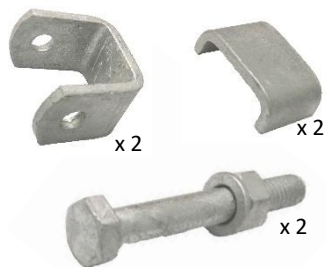

HANGER KIT

SPRINGS

1/2" AXLE FITTINGS

45MM x 8MM EYE to EYE SPRING SETS

PART NO.	DESCRIPTION	CARRYING CAPACITY	FINISH	A	B	C	D
SE456S	SET AK. 6L x 45mm x 8mm EYE to EYE SPRINGS	1500KG	BLACK	711mm	120mm	355mm	735mm
SE458S	SET AK. 8L x 45mm x 8mm EYE to EYE SPRINGS	1900KG	BLACK	711mm	120mm	355mm	735mm

PLEASE NOTE: SET OF SPRINGS INC. SPRINGS, HANGER KIT & 1/2" AXLE FITTINGS

HANGER KIT

1/2" AXLE FITTINGS

SPRINGS

45MM DACROMET PARABOLIC SPRING SETS

PART NO.	DESCRIPTION	CARRYING CAPACITY	SPRING BUSH DIMENSIONS	A(mm)	B(mm)	C(mm)	D(mm)	E(mm)
SPBS600G	SET AK. 45mm x 13mm PARABOLIC SPRING	600KG	1/2" x 7/8" x 45mm	755	150	350	690	860
SPBS1000G	SET AK. 45mm x 15mm PARABOLIC SPRING	1000KG						
SPBS1400G	SET AK. 45mm x 18mm PARABOLIC SPRING	1400KG						

PLEASE NOTE: SET OF SPRINGS INC. SPRINGS, HANGER KIT & 1/2" AXLE FITTINGS

45MM DACROMET PARABOLIC SPRING ONLY

PART NO.	DESCRIPTION	CARRYING CAPACITY	SPRING BUSH DIMENSIONS	A(mm)	B(mm)	C(mm)	D(mm)	E mm)
SPB600G	AK. 45mm x 13mm PARABOLIC SPRING ONLY	300KG	1/2" x 7/8" x 45mm	755	150	350	690	860
SPB1000G	AK. 45mm x 15mm PARABOLIC SPRING ONLY	500KG						
SPB1400G	AK. 45mm x 18mm PARABOLIC SPRING ONLY	700KG						

597115

SET OF 5/8" U-BOLT c/w NW AXLE
 PAD & FISHPLATE SUIT 50 SQUARE

597115

SET OF 5/8" U-BOLT c/w NW AXLE
 PAD & FISHPLATE SUIT 45 SQUARE