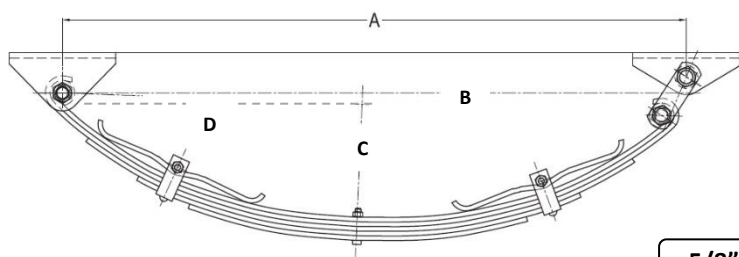

HANGER KIT

SPRINGS

1/2" AXLE FITTINGS

45MM x 8MM EYE to EYE SPRING SETS

PART NO.	DESCRIPTION	CARRYING CAPACITY	FINISH	A	B	C	D
SE456S	SET AK. 6L x 45mm x 8mm EYE to EYE SPRINGS	1500KG	BLACK	711mm	120mm	355mm	735mm
SE458S	SET AK. 8L x 45mm x 8mm EYE to EYE SPRINGS	1900KG	BLACK	711mm	120mm	355mm	735mm

PLEASE NOTE: SET OF SPRINGS INC. SPRINGS, HANGER KIT & 1/2" AXLE FITTINGS

HANGER KIT

1/2" AXLE FITTINGS

SPRINGS

45MM DACROMET PARABOLIC SPRING SETS

PART NO.	DESCRIPTION	CARRYING CAPACITY	SPRING BUSH DIMENSIONS	A(mm)	B(mm)	C(mm)	D(mm)	E(mm)
SPBS600G	SET AK. 45mm x 13mm PARABOLIC SPRING	600KG	1/2" x 7/8" x 45mm	755	150	350	690	860
SPBS1000G	SET AK. 45mm x 15mm PARABOLIC SPRING	1000KG						
SPBS1400G	SET AK. 45mm x 18mm PARABOLIC SPRING	1400KG						

PLEASE NOTE: SET OF SPRINGS INC. SPRINGS, HANGER KIT & 1/2" AXLE FITTINGS

45MM DACROMET PARABOLIC SPRING ONLY

PART NO.	DESCRIPTION	CARRYING CAPACITY	SPRING BUSH DIMENSIONS	A(mm)	B(mm)	C(mm)	D(mm)	E mm)
SPB600G	AK. 45mm x 13mm PARABOLIC SPRING ONLY	300KG	1/2" x 7/8" x 45mm	755	150	350	690	860
SPB1000G	AK. 45mm x 15mm PARABOLIC SPRING ONLY	500KG						
SPB1400G	AK. 45mm x 18mm PARABOLIC SPRING ONLY	700KG						

HANGER KIT

5/8" AXLE FITTINGS

SPRINGS

60MM BLACK OUTBACK SPRING SETS

PART NO.	DESCRIPTION	CARRYING CAPACITY	SINGLE AXLE SET UP DIMENSION "A" (NO LOAD)	B(mm)	C(mm)	D(mm)
SOB5S	SET AK. 5L x 60mm x 7mm EYE TO EYE OUTBACK SPRING	1150KG	865/875mm	841mm	158mm	420mm
SOB6S	SET AK. 6L x 60mm x 7mm EYE TO EYE OUTBACK SPRING	1350KG	865/875mm	841mm	158mm	420mm
SOB7S	SET AK. 7L x 60mm x 7mm EYE TO EYE OUTBACK SPRING	1550KG	865/875mm	841mm	158mm	420mm
SOB8S	SET AK. 8L x 60mm x 7mm EYE TO EYE OUTBACK SPRING	1750KG	865/875mm	841mm	158mm	420mm
SOB9S	SET AK. 9L x 60mm x 7mm EYE TO EYE OUTBACK SPRING	2000KG	865/875mm	841mm	158mm	420mm
SOB10S	SET AK. 10L x 60mm x 7mm EYE TO EYE OUTBACK SPRING	2500KG	865/875mm	841mm	158mm	420mm