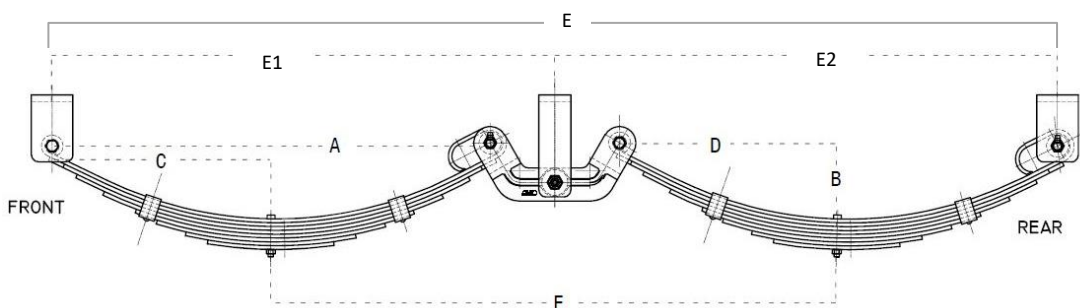

60MM x 6MM BLACK TANDEM ROCKER ROLLER SPRING SETS

PART NO.	DESCRIPTION	CARRYING CAPACITY	A(mm)	B(mm)	C(mm)	D(mm)	E(mm)	E1=E2 (mm)	F(mm)	
SRR605-14S	SET AK. 5L x 60mm x 6mm TANDEM ROCKER ROLLER SPRING*	1900-2200KG	687	117	396	291	1574	787	785	
SRR606-14S	SET AK. 6L x 60mm x 6mm TANDEM ROCKER ROLLER SPRING*	2210-2500KG								
SRR607-14S	SET AK. 7L x 60mm x 6mm TANDEM ROCKER ROLLER SPRING*	2600-3000KG								
SRR606-16S	SET AK. 6L x 60mm x 6mm TANDEM ROCKER ROLLER SPRING*	2900-3200KG			343	343				888
SRR607-16S	SET AK. 7L x 60mm x 6mm TANDEM ROCKER ROLLER SPRING*	3250-4200KG								
SRR608-16S	SET AK. 8L x 60mm x 6mm TANDEM ROCKER ROLLER SPRING*	3800-4490KG								

PLEASE NOTE: SET OF SPRINGS INC. SPRINGS, HANGER KIT & 1/2" AXLE FITTINGS

PLEASE NOTE: SET OF 8L TDM R/ROLLER SPRINGS c/w HANGER KIT & 5/8" AXLE FITTINGS