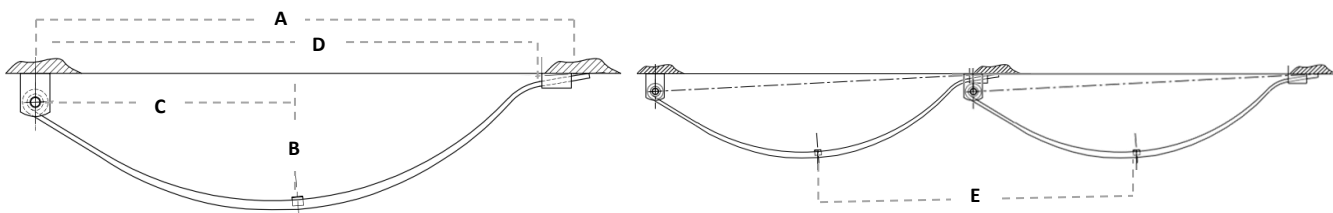

HANGER KIT

SPRINGS

1/2" AXLE FITTINGS

45MM x 8MM EYE to EYE SPRING SETS

PART NO.	DESCRIPTION	CARRYING CAPACITY	FINISH	A	B	C	D
SE456S	SET AK. 6L x 45mm x 8mm EYE to EYE SPRINGS	1500KG	BLACK	711mm	120mm	355mm	735mm
SE458S	SET AK. 8L x 45mm x 8mm EYE to EYE SPRINGS	1900KG	BLACK	711mm	120mm	355mm	735mm

PLEASE NOTE: SET OF SPRINGS INC. SPRINGS, HANGER KIT & 1/2" AXLE FITTINGS

HANGER KIT

1/2" AXLE FITTINGS

SPRINGS

45MM DACROMET PARABOLIC SPRING SETS

PART NO.	DESCRIPTION	CARRYING CAPACITY	SPRING BUSH DIMENSIONS	A(mm)	B(mm)	C(mm)	D(mm)	E(mm)
SPBS600G	SET AK. 45mm x 13mm PARABOLIC SPRING	600KG	1/2" x 7/8" x 45mm	755	150	350	690	860
SPBS1000G	SET AK. 45mm x 15mm PARABOLIC SPRING	1000KG						
SPBS1400G	SET AK. 45mm x 18mm PARABOLIC SPRING	1400KG						

PLEASE NOTE: SET OF SPRINGS INC. SPRINGS, HANGER KIT & 1/2" AXLE FITTINGS

45MM DACROMET PARABOLIC SPRING ONLY

PART NO.	DESCRIPTION	CARRYING CAPACITY	SPRING BUSH DIMENSIONS	A(mm)	B(mm)	C(mm)	D(mm)	E mm)
SPB600G	AK. 45mm x 13mm PARABOLIC SPRING ONLY	300KG	1/2" x 7/8" x 45mm	755	150	350	690	860
SPB1000G	AK. 45mm x 15mm PARABOLIC SPRING ONLY	500KG						
SPB1400G	AK. 45mm x 18mm PARABOLIC SPRING ONLY	700KG						

HANGER KIT

5/8" AXLE FITTINGS

SPRINGS

60MM BLACK OUTBACK SPRING SETS

PART NO.	DESCRIPTION	CARRYING CAPACITY	SINGLE AXLE SET UP DIMENSION "A" (NO LOAD)	B(mm)	C(mm)	D(mm)
SOB5S	SET AK. 5L x 60mm x 7mm EYE TO EYE OUTBACK SPRING	1150KG	865/875mm	841mm	158mm	420mm
SOB6S	SET AK. 6L x 60mm x 7mm EYE TO EYE OUTBACK SPRING	1350KG	865/875mm	841mm	158mm	420mm
SOB7S	SET AK. 7L x 60mm x 7mm EYE TO EYE OUTBACK SPRING	1550KG	865/875mm	841mm	158mm	420mm
SOB8S	SET AK. 8L x 60mm x 7mm EYE TO EYE OUTBACK SPRING	1750KG	865/875mm	841mm	158mm	420mm
SOB9S	SET AK. 9L x 60mm x 7mm EYE TO EYE OUTBACK SPRING	2000KG	865/875mm	841mm	158mm	420mm
SOB10S	SET AK. 10L x 60mm x 7mm EYE TO EYE OUTBACK SPRING	2500KG	865/875mm	841mm	158mm	420mm