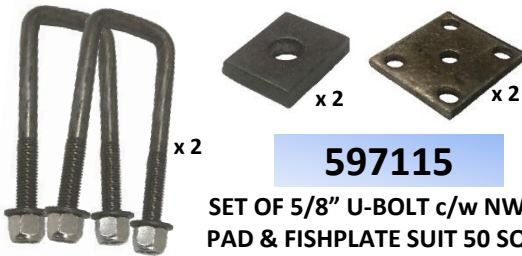

ROCKER ROLLER
 BUSH

590003

16MM x 22MM x
 60MM NYLON BUSH
 TO SUIT T/R & T/R/R
 SPRING

AK FISHPLATE, SHACKLE PLATE & AXLE PAD

590633

SHACKLE PLATE SUIT TO
 60MM OUTBACK T/R
 SPRING & 16MM PIN

590510/6

FLAT AXLE PAD 8MM
 & 10MM

590420

SLOTTED FISHPLATE
 60MM x 45 & 50MM

AK U-BOLTS, NUT & WASHER

592506

5/8" U-BOLT c/w NW SUIT 50
 SQUARE (170MM LONG)

592455

5/8" U-BOLT c/w NW SUIT 45
 SQUARE (160MM LONG)

AK SET OF U-BOLTS c/w NW, AXLE PAD & FISHPLATES

597115

SET OF 5/8" U-BOLT c/w NW AXLE
 PAD & FISHPLATE SUIT 50 SQUARE

597115

SET OF 5/8" U-BOLT c/w NW AXLE
 PAD & FISHPLATE SUIT 45 SQUARE