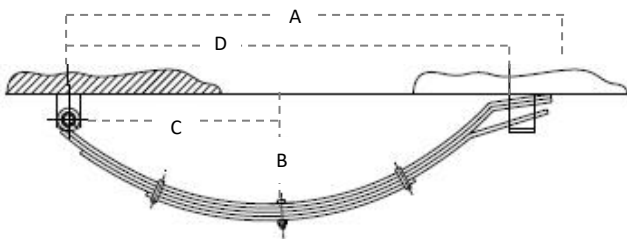

HANGER KIT

60MM x 6MM BLACK SLIPPER SPRING SETS

PART NO.	DESCRIPTION	CARRYING CAPACITY	SPRING BUSH DIMENSIONS	A(mm)	B(mm)	C(mm)	D(mm)	E(mm)
SS606S	SET AK. 6L x 60mm x 6mm SLIPPER SPRING*	1300KG	5/8" x 7/8" x 60mm	765	150	330	700	860
SS607S	SET AK. 7L x 60mm x 6mm SLIPPER SPRING*	1400KG						
SS609S	SET AK. 9L x 60mm x 6mm SLIPPER SPRING	1700KG						

PLEASE NOTE: SET OF SPRINGS INC. SPRINGS, HANGER KIT & 1/2" AXLE FITTINGS

PLEASE NOTE: SET OF 9L SLIPPER SPRING c/w HANGER KIT & 5/8" AXLE FITTINGS

60MM x 6MM BLACK SLIPPER SPRING ONLY

PART NO.	DESCRIPTION	CARRYING CAPACITY	SPRING BUSH DIMENSIONS	A(mm)	B(mm)	C(mm)	D(mm)	E(mm)
SS606	AK. 6L x 60mm x 6mm SLIPPER SPRING ONLY	650KG	5/8" x 7/8" x 60mm	765	150	330	700	860
SS607	AK. 7L x 60mm x 6mm SLIPPER SPRING ONLY	700KG						
SS609	AK. 9L x 60mm x 6mm SLIPPER SPRING ONLY	850KG