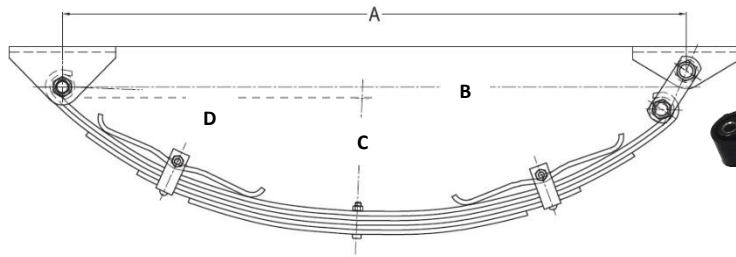

PLEASE NOTE: SET OF SPRINGS INC. SPRINGS, HANGER KIT & 1/2" AXLE FITTINGS

45MM DACROMET PARABOLIC SPRING ONLY

PART NO.	DESCRIPTION	CARRYING CAPACITY	SPRING BUSH DIMENSIONS	A(mm)	B(mm)	C(mm)	D(mm)	E mm)
SPB600G	AK. 45mm x 13mm PARABOLIC SPRING ONLY	300KG	1/2" x 7/8" x 45mm	755	150	350	690	860
SPB1000G	AK. 45mm x 15mm PARABOLIC SPRING ONLY	500KG						
SPB1400G	AK. 45mm x 18mm PARABOLIC SPRING ONLY	700KG						

HANGER KIT

5/8" AXLE FITTINGS

SPRINGS

60MM BLACK OUTBACK SPRING SETS

PART NO.	DESCRIPTION	CARRYING CAPACITY	SINGLE AXLE SET UP DIMENSION "A" (NO LOAD)	B(mm)	C(mm)	D(mm)
SOB5S	SET AK. 5L x 60mm x 7mm EYE TO EYE OUTBACK SPRING	1150KG	865/875mm	841mm	158mm	420mm
SOB6S	SET AK. 6L x 60mm x 7mm EYE TO EYE OUTBACK SPRING	1350KG	865/875mm	841mm	158mm	420mm
SOB7S	SET AK. 7L x 60mm x 7mm EYE TO EYE OUTBACK SPRING	1550KG	865/875mm	841mm	158mm	420mm
SOB8S	SET AK. 8L x 60mm x 7mm EYE TO EYE OUTBACK SPRING	1750KG	865/875mm	841mm	158mm	420mm
SOB9S	SET AK. 9L x 60mm x 7mm EYE TO EYE OUTBACK SPRING	2000KG	865/875mm	841mm	158mm	420mm
SOB10S	SET AK. 10L x 60mm x 7mm EYE TO EYE OUTBACK SPRING	2500KG	865/875mm	841mm	158mm	420mm

PLEASE NOTE: SET OF SPRINGS INC. SPRINGS, HANGER KIT & 5/8" AXLE FITTINGS

60MM BLACK OUTBACK SINGLE SPRING c/w HANGER KIT

PART NO.	DESCRIPTION	CARRYING CAPACITY	SINGLE AXLE SET UP DIMENSION "A" (NO LOAD)	B(mm)	C(mm)	D(mm)
SOB5	AK. 5L x 60mm x 7mm EYE TO EYE OUTBACK SPRING c/w HANGER KIT	575KG	865/875mm	841mm	158mm	420mm
SOB6	AK. 6L x 60mm x 7mm EYE TO EYE OUTBACK SPRING c/w HANGER KIT	675KG	865/875mm	841mm	158mm	420mm
SOB7	AK. 7L x 60mm x 7mm EYE TO EYE OUTBACK SPRING c/w HANGER KIT	775KG	865/875mm	841mm	158mm	420mm
SOB8	AK. 8L x 60mm x 7mm EYE TO EYE OUTBACK SPRING c/w HANGER KIT	875KG	865/875mm	841mm	158mm	420mm
SOB9	AK. 9L x 60mm x 7mm EYE TO EYE OUTBACK SPRING c/w HANGER KIT	1000KG	865/875mm	841mm	158mm	420mm
SOB10	AK. 10L x 60mm x 7mm EYE TO EYE OUTBACK SPRING c/w HANGER KIT	1250KG	865/875mm	841mm	158mm	420mm