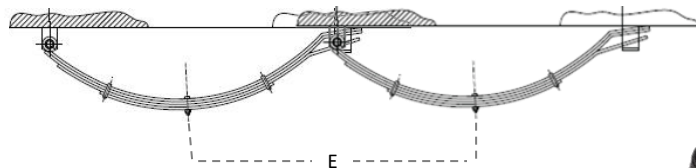

HANGER KIT

60MM x 6MM BLACK SLIPPER SPRING SETS

PART NO.	DESCRIPTION	CARRYING CAPACITY	SPRING BUSH DIMENSIONS	A(mm)	B(mm)	C(mm)	D(mm)	E(mm)
SS606S	SET AK. 6L x 60mm x 6mm SLIPPER SPRING*	1300KG	5/8" x 7/8" x 60mm	765	150	330	700	860
SS607S	SET AK. 7L x 60mm x 6mm SLIPPER SPRING*	1400KG						
SS609S	SET AK. 9L x 60mm x 6mm SLIPPER SPRING	1700KG						

PLEASE NOTE: SET OF SPRINGS INC. SPRINGS, HANGER KIT & 1/2" AXLE FITTINGS

PLEASE NOTE: SET OF 9L SLIPPER SPRING c/w HANGER KIT & 5/8" AXLE FITTINGS

60MM x 6MM BLACK SLIPPER SPRING ONLY

PART NO.	DESCRIPTION	CARRYING CAPACITY	SPRING BUSH DIMENSIONS	A(mm)	B(mm)	C(mm)	D(mm)	E(mm)
SS606	AK. 6L x 60mm x 6mm SLIPPER SPRING ONLY	650KG	5/8" x 7/8" x 60mm	765	150	330	700	860
SS607	AK. 7L x 60mm x 6mm SLIPPER SPRING ONLY	700KG						
SS609	AK. 9L x 60mm x 6mm SLIPPER SPRING ONLY	850KG