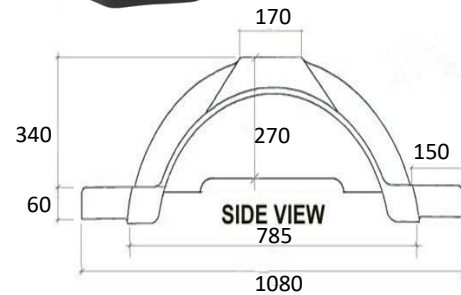

10" PLASTIC MUDGUARDS

13" PLASTIC MUDGUARDS

14" PLASTIC MUDGUARDS

PART NO.	DESCRIPTION	COLOUR
PMG10B PMG10S PMG10W	PAIR 10" PLASTIC MUDGUARDS	BLACK SILVER WHITE
PMG13B PMG13S PMG13W	PAIR 13" PLASTIC MUDGUARDS	BLACK SILVER WHITE
PMG14B PMG14S PMG14W	PAIR 14" PLASTIC MUDGUARDS	BLACK SILVER WHITE