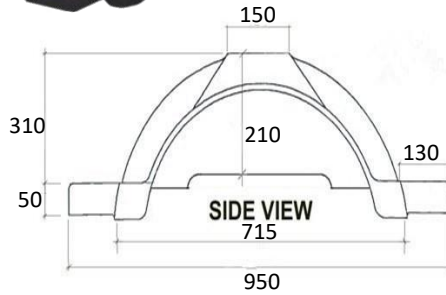

10" PLASTIC MUDGUARDS

13" PLASTIC MUDGUARDS

14" PLASTIC MUDGUARDS

PART NO.	DESCRIPTION	COLOUR
PMG10B PMG10S PMG10W	PAIR 10" PLASTIC MUDGUARDS	BLACK SILVER WHITE
PMG13B PMG13S PMG13W	PAIR 13" PLASTIC MUDGUARDS	BLACK SILVER WHITE
PMG14B PMG14S PMG14W	PAIR 14" PLASTIC MUDGUARDS	BLACK SILVER WHITE