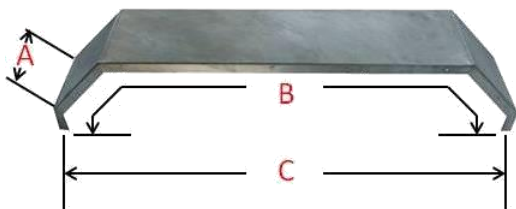

PART NO.	DESCRIPTION	A	B	C
MT4F1296	TANDEM 4-FOLD 16" MUDGUARD SUIT 16" TANDEM ROLLER ROCKER	12"	96"	72"

PART NO.	DESCRIPTION	A	B	C
MS2F1048G	SINGLE GALV 2-FOLD 14" MUDGUARD SUIT 14" & 15" ROAD WHEELS	10"	48"	35"

PART NO.	DESCRIPTION	A	B	C
MT2F1084G	TANDEM GALV 2-FOLD 14" MUDGUARD SUIT 14" TANDEM SLIPPER SPRINGS	10"	84"	69.75"

PART NO.	DESCRIPTION	A	B	C
MT2F1084Z	TANDEM ZINC 2-FOLD 14" MUDGUARD SUIT 14" TANDEM SLIPPER SPRINGS	10"	84.25"	70.25"