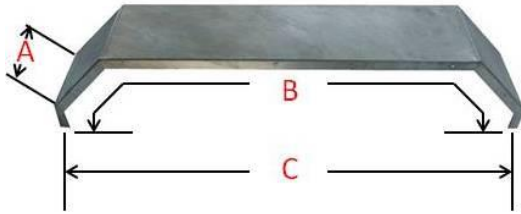

PLAIN

PART NO.	DESCRIPTION	A	B	C
MS2F0742	SINGLE 2-FOLD MINI MUDGUARD SUIT 10" WHEELS	7"	41"	28.5"

PART NO.	DESCRIPTION	A	B	C
MS2F1048	SINGLE 2-FOLD 14" MUDGUARD SUIT 14" & 15" ROAD WHEELS	10"	48"	34.5"

PART NO.	DESCRIPTION	A	B	C
MS4F12LC59	SINGLE 4-FOLD 16" MUDGUARD SUIT 15" & 16" OFF-ROAD WHEELS	12"	62.5"	38"

PART NO.	DESCRIPTION	A	B	C
MT2F1084	TANDEM 2-FOLD 14" MUDGUARD SUIT 14" TANDEM SLIPPER SPRINGS	10"	84"	69.25"