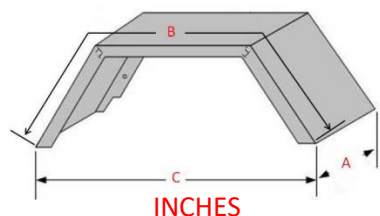

PART NO.	DESCRIPTION	A	B	C
MSCP4F9	SINGLE C/P 4-FOLD 14" MUDGUARD SUIT 14" ROAD WHEELS	9"	48"	33.75"