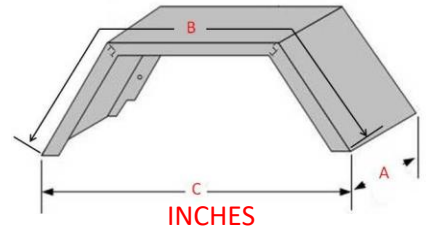

PLAIN

PART NO.	DESCRIPTION	A	B	C
MS2F0742	SINGLE 2-FOLD MINI MUDGUARD SUIT 10" WHEELS	7"	41"	28.5"

PART NO.	DESCRIPTION	A	B	C
MS2F1048	SINGLE 2-FOLD 14" MUDGUARD SUIT 14" & 15" ROAD WHEELS	10"	48"	34.5"

PART NO.	DESCRIPTION	A	B	C
MS4F12LC59	SINGLE 4-FOLD 16" MUDGUARD SUIT 15" & 16" OFF-ROAD WHEELS	12"	62.5"	38"

PART NO.	DESCRIPTION	A	B	C
MT2F1084	TANDEM 2-FOLD 14" MUDGUARD SUIT 14" TANDEM SLIPPER SPRINGS	10"	84"	69.25"