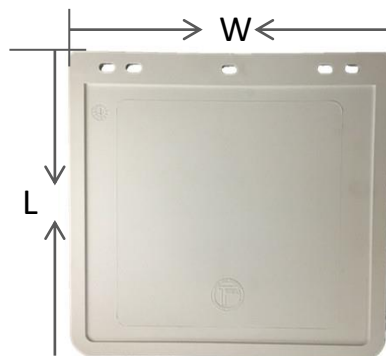

PART NO.	DESCRIPTION
PMGBRAC	BRACKETS to suit PLASTIC MUDGUARDS

MUDFLAP SUIT PLASTIC MUDGUARDS 10"

MUDFLAP SUIT PLASTIC MUDGUARDS 13" & 14"

DESCRIPTION	COLOUR
<p>MUDFLAP SUIT PLASTIC MUDGUARDS 10"</p>	<p>BLACK SILVER WHITE</p>
<p>MUDFLAP SUIT PLASTIC MUDGUARDS 13" & 14"</p>	<p>BLACK SILVER WHITE</p>