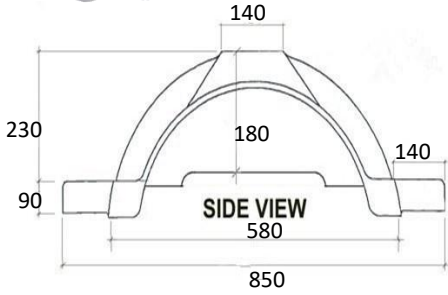

10" PLASTIC MUDGUARDS