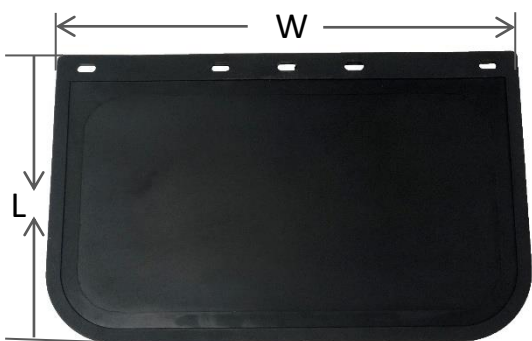

PART NO.	DESCRIPTION	A	B	C
MTCP4F1196	TANDEM C/P 4-FOLD 16" MUDGUARD SUIT 16" TANDEM ROLLER ROCKER	11"	95.75"	72.75"

10" PLASTIC MUDGUARDS

13" PLASTIC MUDGUARDS

14" PLASTIC MUDGUARDS

PART NO.	DESCRIPTION	COLOUR
PMG10B PMG10S PMG10W	PAIR 10" PLASTIC MUDGUARDS	BLACK SILVER WHITE
PMG13B PMG13S PMG13W	PAIR 13" PLASTIC MUDGUARDS	BLACK SILVER WHITE
PMG14B PMG14S PMG14W	PAIR 14" PLASTIC MUDGUARDS	BLACK SILVER WHITE

PART NO.	DESCRIPTION
PMGBRAC	BRACKETS to suit PLASTIC MUDGUARDS

MUDFLAP SUIT PLASTIC MUDGUARDS 10"

MUDFLAP SUIT PLASTIC MUDGUARDS 13" & 14"

DESCRIPTION	COLOUR
<p>MUDFLAP SUIT PLASTIC MUDGUARDS 10"</p>	<p>BLACK SILVER WHITE</p>
<p>MUDFLAP SUIT PLASTIC MUDGUARDS 13" & 14"</p>	<p>BLACK SILVER WHITE</p>