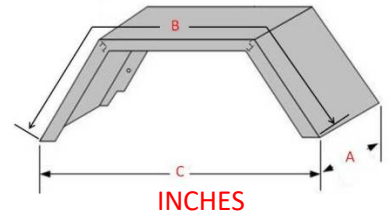

PART NO.	DESCRIPTION	A	B	C
MT2F1084G	TANDEM GALV 2-FOLD 14" MUDGUARD SUIT 14" TANDEM SLIPPER SPRINGS	10"	84"	69.75"

PART NO.	DESCRIPTION	A	B	C
MT2F1084Z	TANDEM ZINC 2-FOLD 14" MUDGUARD SUIT 14" TANDEM SLIPPER SPRINGS	10"	84.25"	70.25"