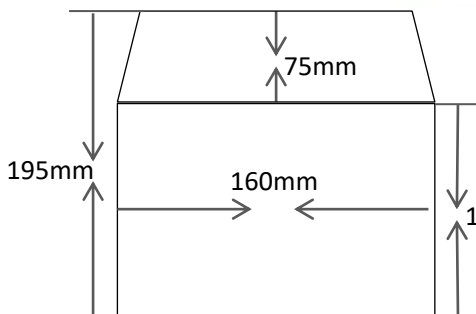

MUDFLAP SUIT PLASTIC MUDGUARDS 10"