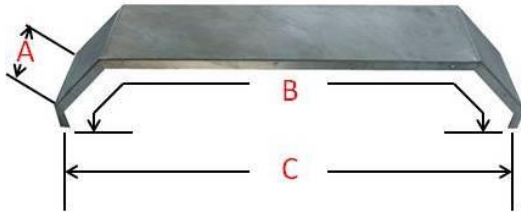

PLAIN

PART NO.	DESCRIPTION	A	B	C
MS2F0742	SINGLE 2-FOLD MINI MUDGUARD SUIT 10" WHEELS	7"	41"	28.5"

PART NO.	DESCRIPTION	A	B	C
MS2F1048	SINGLE 2-FOLD 14" MUDGUARD SUIT 14" & 15" ROAD WHEELS	10"	48"	34.5"

PART NO.	DESCRIPTION	A	B	C
MS4F12LC59	SINGLE 4-FOLD 16" MUDGUARD SUIT 15" & 16" OFF-ROAD WHEELS	12"	62.5"	38"

PART NO.	DESCRIPTION	A	B	C
MT2F1084	TANDEM 2-FOLD 14" MUDGUARD SUIT 14" TANDEM SLIPPER SPRINGS	10"	84"	69.25"