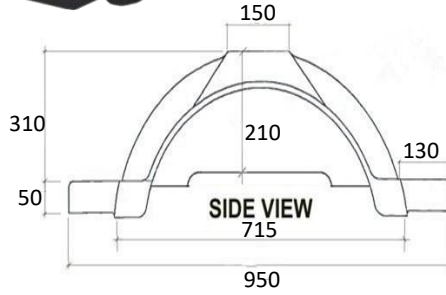

13" PLASTIC MUDGUARDS