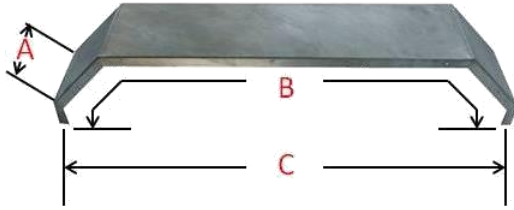

PART NO.	DESCRIPTION	A	B	C
MT4F1296	TANDEM 4-FOLD 16" MUDGUARD SUIT 16" TANDEM ROLLER ROCKER	12"	96"	72"

PART NO.	DESCRIPTION	A	B	C
MS2F1048G	SINGLE GALV 2-FOLD 14" MUDGUARD SUIT 14" & 15" ROAD WHEELS	10"	48"	35"

PART NO.	DESCRIPTION	A	B	C
MT2F1084G	TANDEM GALV 2-FOLD 14" MUDGUARD SUIT 14" TANDEM SLIPPER SPRINGS	10"	84"	69.75"

PART NO.	DESCRIPTION	A	B	C
MT2F1084Z	TANDEM ZINC 2-FOLD 14" MUDGUARD SUIT 14" TANDEM SLIPPER SPRINGS	10"	84.25"	70.25"