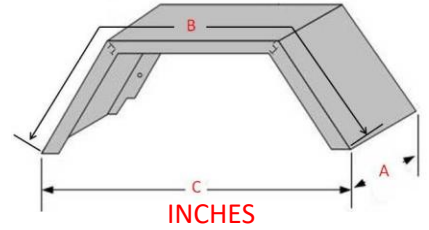

PLAIN

PART NO.	DESCRIPTION	A	B	C
MS2F0742	SINGLE 2-FOLD MINI MUDGUARD SUIT 10" WHEELS	7"	41"	28.5"

PART NO.	DESCRIPTION	A	B	C
MS2F1048	SINGLE 2-FOLD 14" MUDGUARD SUIT 14" & 15" ROAD WHEELS	10"	48"	34.5"

PART NO.	DESCRIPTION	A	B	C
MS4F12LC59	SINGLE 4-FOLD 16" MUDGUARD SUIT 15" & 16" OFF-ROAD WHEELS	12"	62.5"	38"

PART NO.	DESCRIPTION	A	B	C
MT2F1084	TANDEM 2-FOLD 14" MUDGUARD SUIT 14" TANDEM SLIPPER SPRINGS	10"	84"	69.25"