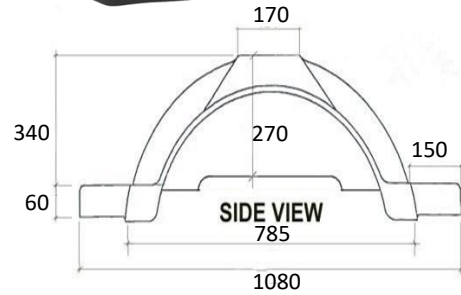

14" PLASTIC MUDGUARDS

PART NO.	DESCRIPTION	COLOUR
PMG10B PMG10S PMG10W	PAIR 10" PLASTIC MUDGUARDS	BLACK SILVER WHITE
PMG13B PMG13S PMG13W	PAIR 13" PLASTIC MUDGUARDS	BLACK SILVER WHITE
PMG14B PMG14S PMG14W	PAIR 14" PLASTIC MUDGUARDS	BLACK SILVER WHITE