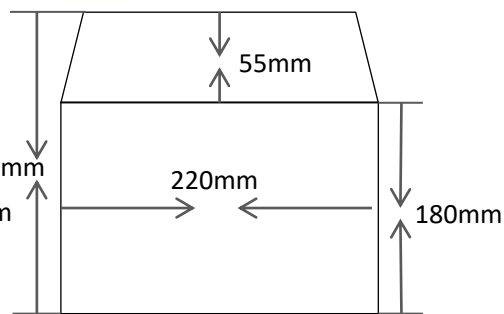

MUDFLAP SUIT PLASTIC MUDGUARDS 13" & 14"

DESCRIPTION	COLOUR
MUDFLAP SUIT PLASTIC MUDGUARDS 10"	BLACK SILVER WHITE
MUDFLAP SUIT PLASTIC MUDGUARDS 13" & 14"	BLACK SILVER WHITE