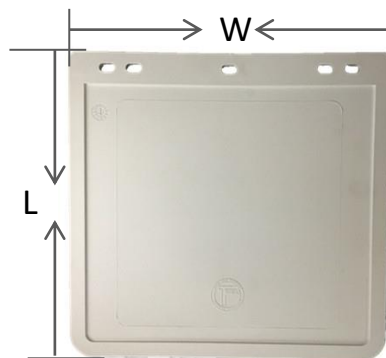

MUDFLAP SUIT PLASTIC MUDGUARDS 10"

MUDFLAP SUIT PLASTIC MUDGUARDS 13" & 14"

DESCRIPTION	COLOUR
<p>MUDFLAP SUIT PLASTIC MUDGUARDS 10"</p>	<p>BLACK SILVER WHITE</p>
<p>MUDFLAP SUIT PLASTIC MUDGUARDS 13" & 14"</p>	<p>BLACK SILVER WHITE</p>

PART NO.	DESCRIPTION	COLOUR
MF82510B MF82510W	8.25"(W) x 10"(L) PLAIN MUDFLAP	BLACK WHITE
MF910B MF910W	9"(W) x 10"(L) PLAIN MUDFLAP	BLACK WHITE
MF912B MF912W	9"(W) x 12"(L) PLAIN MUDFLAP	BLACK WHITE
MF914B MF914W	9"(W) x 14"(L) PLAIN MUDFLAP	BLACK WHITE
MF1111B MF1111W	11"(W) x 11"(L) PLAIN MUDFLAP	BLACK WHITE
MF1114B MF1114W	11"(W) x 14"(L) PLAIN MUDFLAP	BLACK WHITE
MF1812B MF1812W	18"(W) x 12"(L) PLAIN MUDFLAP	BLACK WHITE
MF2214B MF2214W	22"(W) x 14"(L) PLAIN MUDFLAP	BLACK WHITE