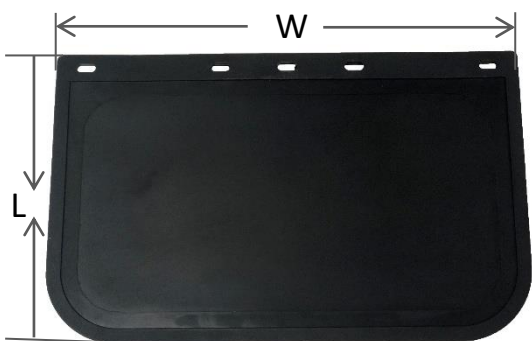

MUDFLAP SUIT PLASTIC MUDGUARDS 10"

MUDFLAP SUIT PLASTIC MUDGUARDS 13" & 14"

DESCRIPTION	COLOUR
<p>MUDFLAP SUIT PLASTIC MUDGUARDS 10"</p>	<p>BLACK SILVER WHITE</p>
<p>MUDFLAP SUIT PLASTIC MUDGUARDS 13" & 14"</p>	<p>BLACK SILVER WHITE</p>

PART NO.	DESCRIPTION	COLOUR
MF82510B MF82510W	8.25"(W) x 10"(L) PLAIN MUDFLAP	BLACK WHITE
MF910B MF910W	9"(W) x 10"(L) PLAIN MUDFLAP	BLACK WHITE
MF912B MF912W	9"(W) x 12"(L) PLAIN MUDFLAP	BLACK WHITE
MF914B MF914W	9"(W) x 14"(L) PLAIN MUDFLAP	BLACK WHITE
MF1111B MF1111W	11"(W) x 11"(L) PLAIN MUDFLAP	BLACK WHITE
MF1114B MF1114W	11"(W) x 14"(L) PLAIN MUDFLAP	BLACK WHITE
MF1812B MF1812W	18"(W) x 12"(L) PLAIN MUDFLAP	BLACK WHITE
MF2214B MF2214W	22"(W) x 14"(L) PLAIN MUDFLAP	BLACK WHITE