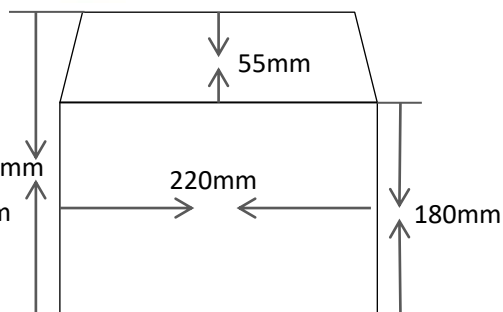

MUDFLAP SUIT PLASTIC MUDGUARDS 13" & 14"

DESCRIPTION	COLOUR
MUDFLAP SUIT PLASTIC MUDGUARDS 10"	BLACK SILVER WHITE
MUDFLAP SUIT PLASTIC MUDGUARDS 13" & 14"	BLACK SILVER WHITE