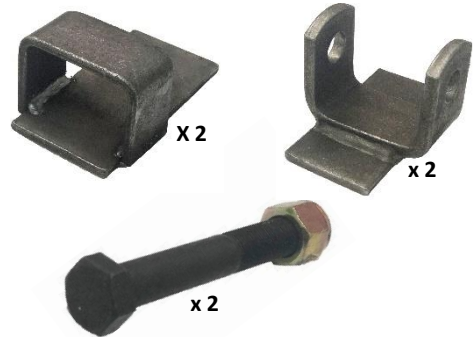

HANGER KIT

5/8" AXLE FITTINGS

SPRINGS

60MM BLACK OUTBACK SPRING SETS

PART NO.	DESCRIPTION	CARRYING CAPACITY	SINGLE AXLE SET UP DIMENSION "A" (NO LOAD)	B(mm)	C(mm)	D(mm)
SOB5S	SET AK. 5L x 60mm x 7mm EYE TO EYE OUTBACK SPRING	1150KG	865/875mm	841mm	158mm	420mm
SOB6S	SET AK. 6L x 60mm x 7mm EYE TO EYE OUTBACK SPRING	1350KG	865/875mm	841mm	158mm	420mm
SOB7S	SET AK. 7L x 60mm x 7mm EYE TO EYE OUTBACK SPRING	1550KG	865/875mm	841mm	158mm	420mm
SOB8S	SET AK. 8L x 60mm x 7mm EYE TO EYE OUTBACK SPRING	1750KG	865/875mm	841mm	158mm	420mm
SOB9S	SET AK. 9L x 60mm x 7mm EYE TO EYE OUTBACK SPRING	2000KG	865/875mm	841mm	158mm	420mm
SOB10S	SET AK. 10L x 60mm x 7mm EYE TO EYE OUTBACK SPRING	2500KG	865/875mm	841mm	158mm	420mm

PLEASE NOTE: SET OF SPRINGS INC. SPRINGS, HANGER KIT & 5/8" AXLE FITTINGS

60MM BLACK OUTBACK SINGLE SPRING c/w HANGER KIT

PART NO.	DESCRIPTION	CARRYING CAPACITY	SINGLE AXLE SET UP DIMENSION "A" (NO LOAD)	B(mm)	C(mm)	D(mm)
SOB5	AK. 5L x 60mm x 7mm EYE TO EYE OUTBACK SPRING c/w HANGER KIT	575KG	865/875mm	841mm	158mm	420mm
SOB6	AK. 6L x 60mm x 7mm EYE TO EYE OUTBACK SPRING c/w HANGER KIT	675KG	865/875mm	841mm	158mm	420mm
SOB7	AK. 7L x 60mm x 7mm EYE TO EYE OUTBACK SPRING c/w HANGER KIT	775KG	865/875mm	841mm	158mm	420mm
SOB8	AK. 8L x 60mm x 7mm EYE TO EYE OUTBACK SPRING c/w HANGER KIT	875KG	865/875mm	841mm	158mm	420mm
SOB9	AK. 9L x 60mm x 7mm EYE TO EYE OUTBACK SPRING c/w HANGER KIT	1000KG	865/875mm	841mm	158mm	420mm
SOB10	AK. 10L x 60mm x 7mm EYE TO EYE OUTBACK SPRING c/w HANGER KIT	1250KG	865/875mm	841mm	158mm	420mm

PLEASE NOTE: SINGLE SPRING c/w HANGER KIT (NO AXLE FITTINGS)

HANGER KIT

1/2" AXLE FITTINGS

SPRINGS

60MM x 6MM BLACK SLIPPER SPRING SETS

PART NO.	DESCRIPTION	CARRYING CAPACITY	SPRING BUSH DIMENSIONS	A(mm)	B(mm)	C(mm)	D(mm)	E(mm)
SS606S	SET AK. 6L x 60mm x 6mm SLIPPER SPRING *	1300KG	5/8" x 7/8" x 60mm	765	150	330	700	860
SS607S	SET AK. 7L x 60mm x 6mm SLIPPER SPRING *	1400KG						
SS609S	SET AK. 9L x 60mm x 6mm SLIPPER SPRING 🦿	1700KG						