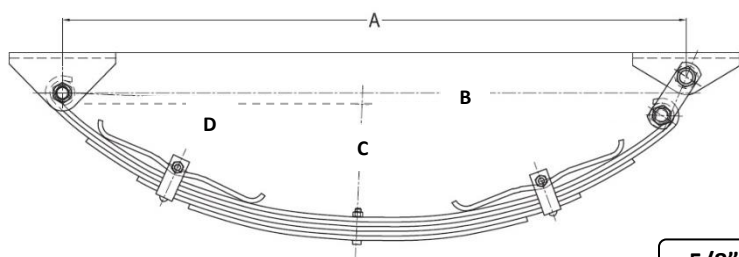

HANGER KIT

SPRINGS

1/2" AXLE FITTINGS

45MM x 8MM EYE to EYE SPRING SETS

PART NO.	DESCRIPTION	CARRYING CAPACITY	FINISH	A	B	C	D
SE456S	SET AK. 6L x 45mm x 8mm EYE to EYE SPRINGS	1500KG	BLACK	711mm	120mm	355mm	735mm
SE458S	SET AK. 8L x 45mm x 8mm EYE to EYE SPRINGS	1900KG	BLACK	711mm	120mm	355mm	735mm

PLEASE NOTE: SET OF SPRINGS INC. SPRINGS, HANGER KIT & 1/2" AXLE FITTINGS

HANGER KIT

1/2" AXLE FITTINGS

SPRINGS

45MM DACROMET PARABOLIC SPRING SETS

PART NO.	DESCRIPTION	CARRYING CAPACITY	SPRING BUSH DIMENSIONS	A(mm)	B(mm)	C(mm)	D(mm)	E(mm)
SPBS600G	SET AK. 45mm x 13mm PARABOLIC SPRING	600KG	1/2" x 7/8" x 45mm	755	150	350	690	860
SPBS1000G	SET AK. 45mm x 15mm PARABOLIC SPRING	1000KG						
SPBS1400G	SET AK. 45mm x 18mm PARABOLIC SPRING	1400KG						

PLEASE NOTE: SET OF SPRINGS INC. SPRINGS, HANGER KIT & 1/2" AXLE FITTINGS

45MM DACROMET PARABOLIC SPRING ONLY

PART NO.	DESCRIPTION	CARRYING CAPACITY	SPRING BUSH DIMENSIONS	A(mm)	B(mm)	C(mm)	D(mm)	E mm)
SPB600G	AK. 45mm x 13mm PARABOLIC SPRING ONLY	300KG	1/2" x 7/8" x 45mm	755	150	350	690	860
SPB1000G	AK. 45mm x 15mm PARABOLIC SPRING ONLY	500KG						
SPB1400G	AK. 45mm x 18mm PARABOLIC SPRING ONLY	700KG						

HANGER KIT

5/8" AXLE FITTINGS

SPRINGS

60MM BLACK OUTBACK SPRING SETS

PART NO.	DESCRIPTION	CARRYING CAPACITY	SINGLE AXLE SET UP DIMENSION "A" (NO LOAD)	B(mm)	C(mm)	D(mm)
SOB5S	SET AK. 5L x 60mm x 7mm EYE TO EYE OUTBACK SPRING	1150KG	865/875mm	841mm	158mm	420mm
SOB6S	SET AK. 6L x 60mm x 7mm EYE TO EYE OUTBACK SPRING	1350KG	865/875mm	841mm	158mm	420mm
SOB7S	SET AK. 7L x 60mm x 7mm EYE TO EYE OUTBACK SPRING	1550KG	865/875mm	841mm	158mm	420mm
SOB8S	SET AK. 8L x 60mm x 7mm EYE TO EYE OUTBACK SPRING	1750KG	865/875mm	841mm	158mm	420mm
SOB9S	SET AK. 9L x 60mm x 7mm EYE TO EYE OUTBACK SPRING	2000KG	865/875mm	841mm	158mm	420mm
SOB10S	SET AK. 10L x 60mm x 7mm EYE TO EYE OUTBACK SPRING	2500KG	865/875mm	841mm	158mm	420mm