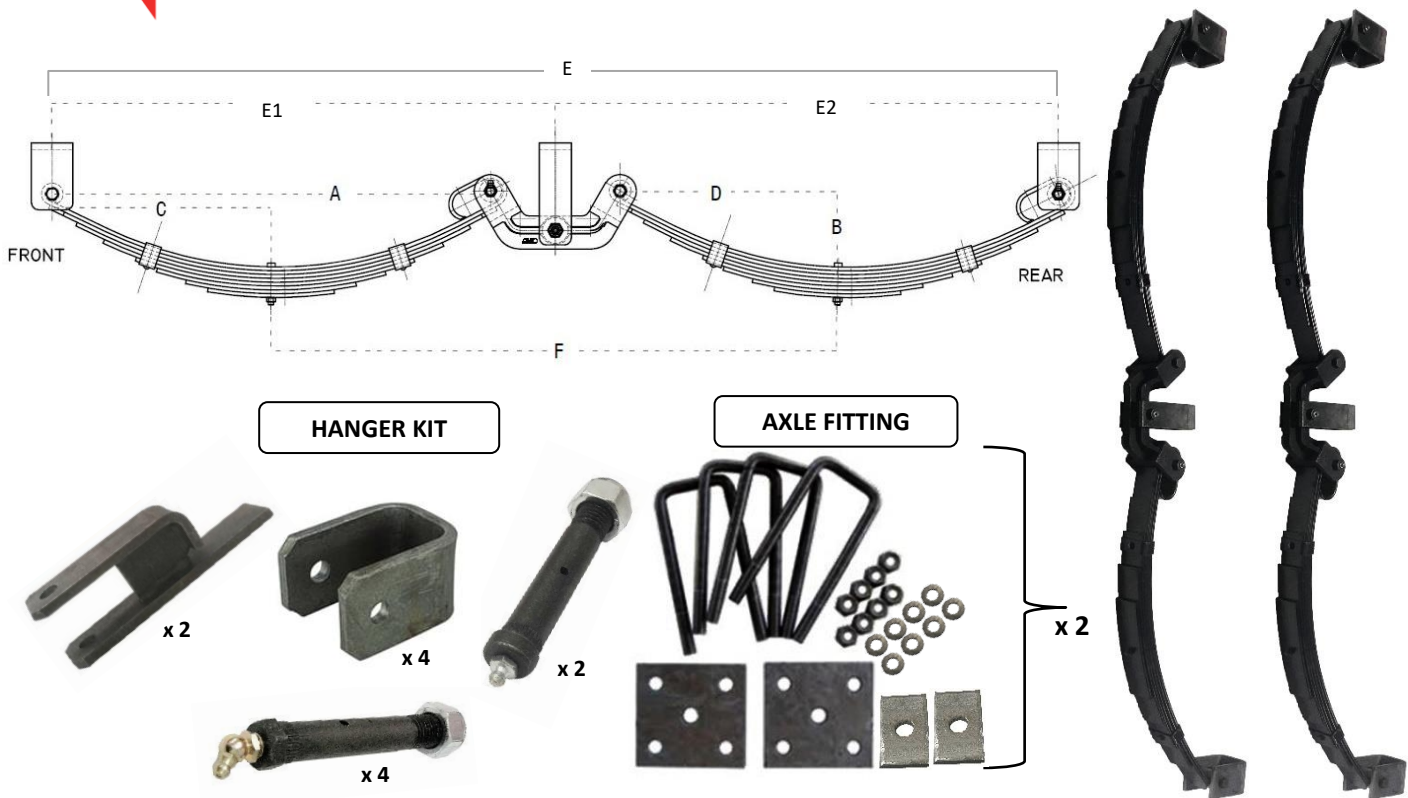

PLEASE NOTE: SET OF SPRINGS INC. SPRINGS, HANGER KIT & 1/2" AXLE FITTINGS

🦿 PLEASE NOTE: SET OF 9L SLIPPER SPRING c/w HANGER KIT & 5/8" AXLE FITTINGS 🦿

60MM x 6MM BLACK SLIPPER SPRING ONLY

PART NO.	DESCRIPTION	CARRYING CAPACITY	SPRING BUSH DIMENSIONS	A(mm)	B(mm)	C(mm)	D(mm)	E(mm)
SS606	AK. 6L x 60mm x 6mm SLIPPER SPRING ONLY	650KG	5/8" x 7/8" x 60mm	765	150	330	700	860
SS607	AK. 7L x 60mm x 6mm SLIPPER SPRING ONLY	700KG						
SS609	AK. 9L x 60mm x 6mm SLIPPER SPRING ONLY	850KG						

HANGER KIT

1/2" AXLE FITTING

60MM x 6MM BLACK TANDEM ROCKER SPRING SETS

PART NO.	DESCRIPTION	CARRYING CAPACITY	A(mm)	B(mm)	C(mm)	D(mm)	D1=D2 (mm)	E(mm)
SR605-14S	SET AK. 5L x 60mm x 6mm TANDEM ROCKER SPRING	2000KG	700	120	386	1650	825	893
SR606-14S	SET AK. 6L x 60mm x 6mm TANDEM ROCKER SPRING	3000KG						
SR607-14S	SET AK. 7L x 60mm x 6mm TANDEM ROCKER SPRING	3400KG						

PLEASE NOTE: SET OF SPRINGS INC. SPRINGS, HANGER KIT & 1/2" AXLE FITTINGS

60MM x 6MM BLACK TANDEM ROCKER ROLLER SPRING SETS

PART NO.	DESCRIPTION	CARRYING CAPACITY	A(mm)	B(mm)	C(mm)	D(mm)	E(mm)	E1=E2 (mm)	F(mm)	
SRR605-14S	SET AK. 5L x 60mm x 6mm TANDEM ROCKER ROLLER SPRING*	1900-2200KG	687	117	396	291	1574	787	785	
SRR606-14S	SET AK. 6L x 60mm x 6mm TANDEM ROCKER ROLLER SPRING*	2210-2500KG								
SRR607-14S	SET AK. 7L x 60mm x 6mm TANDEM ROCKER ROLLER SPRING*	2600-3000KG								
SRR606-16S	SET AK. 6L x 60mm x 6mm TANDEM ROCKER ROLLER SPRING*	2900-3200KG			343	343				888
SRR607-16S	SET AK. 7L x 60mm x 6mm TANDEM ROCKER ROLLER SPRING*	3250-4200KG								
SRR608-16S	SET AK. 8L x 60mm x 6mm TANDEM ROCKER ROLLER SPRING*	3800-4490KG								