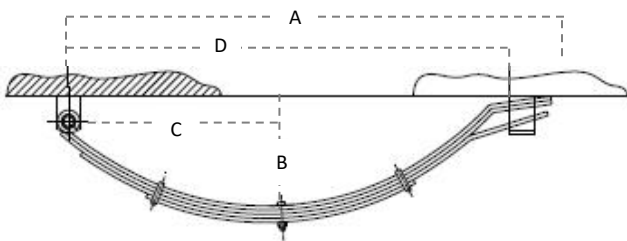

HANGER KIT

60MM x 6MM BLACK SLIPPER SPRING SETS

PART NO.	DESCRIPTION	CARRYING CAPACITY	SPRING BUSH DIMENSIONS	A(mm)	B(mm)	C(mm)	D(mm)	E(mm)
SS606S	SET AK. 6L x 60mm x 6mm SLIPPER SPRING *	1300KG	5/8" x 7/8" x 60mm	765	150	330	700	860
SS607S	SET AK. 7L x 60mm x 6mm SLIPPER SPRING *	1400KG						
SS609S	SET AK. 9L x 60mm x 6mm SLIPPER SPRING 🦿	1700KG						

PLEASE NOTE: SET OF SPRINGS INC. SPRINGS, HANGER KIT & 1/2" AXLE FITTINGS

🦿 PLEASE NOTE: SET OF 9L SLIPPER SPRING c/w HANGER KIT & 5/8" AXLE FITTINGS 🦿

60MM x 6MM BLACK SLIPPER SPRING ONLY

PART NO.	DESCRIPTION	CARRYING CAPACITY	SPRING BUSH DIMENSIONS	A(mm)	B(mm)	C(mm)	D(mm)	E(mm)
SS606	AK. 6L x 60mm x 6mm SLIPPER SPRING ONLY	650KG	5/8" x 7/8" x 60mm	765	150	330	700	860
SS607	AK. 7L x 60mm x 6mm SLIPPER SPRING ONLY	700KG						
SS609	AK. 9L x 60mm x 6mm SLIPPER SPRING ONLY	850KG