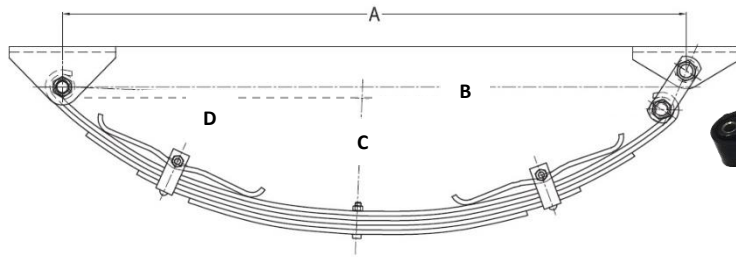

PLEASE NOTE: SET OF SPRINGS INC. SPRINGS, HANGER KIT & 1/2" AXLE FITTINGS

45MM DACROMET PARABOLIC SPRING ONLY

PART NO.	DESCRIPTION	CARRYING CAPACITY	SPRING BUSH DIMENSIONS	A(mm)	B(mm)	C(mm)	D(mm)	E mm)
SPB600G	AK. 45mm x 13mm PARABOLIC SPRING ONLY	300KG	1/2" x 7/8" x 45mm	755	150	350	690	860
SPB1000G	AK. 45mm x 15mm PARABOLIC SPRING ONLY	500KG						
SPB1400G	AK. 45mm x 18mm PARABOLIC SPRING ONLY	700KG						

HANGER KIT

5/8" AXLE FITTINGS

SPRINGS

60MM BLACK OUTBACK SPRING SETS

PART NO.	DESCRIPTION	CARRYING CAPACITY	SINGLE AXLE SET UP DIMENSION "A" (NO LOAD)	B(mm)	C(mm)	D(mm)
SOB5S	SET AK. 5L x 60mm x 7mm EYE TO EYE OUTBACK SPRING	1150KG	865/875mm	841mm	158mm	420mm
SOB6S	SET AK. 6L x 60mm x 7mm EYE TO EYE OUTBACK SPRING	1350KG	865/875mm	841mm	158mm	420mm
SOB7S	SET AK. 7L x 60mm x 7mm EYE TO EYE OUTBACK SPRING	1550KG	865/875mm	841mm	158mm	420mm
SOB8S	SET AK. 8L x 60mm x 7mm EYE TO EYE OUTBACK SPRING	1750KG	865/875mm	841mm	158mm	420mm
SOB9S	SET AK. 9L x 60mm x 7mm EYE TO EYE OUTBACK SPRING	2000KG	865/875mm	841mm	158mm	420mm
SOB10S	SET AK. 10L x 60mm x 7mm EYE TO EYE OUTBACK SPRING	2500KG	865/875mm	841mm	158mm	420mm

PLEASE NOTE: SET OF SPRINGS INC. SPRINGS, HANGER KIT & 5/8" AXLE FITTINGS

60MM BLACK OUTBACK SINGLE SPRING c/w HANGER KIT

PART NO.	DESCRIPTION	CARRYING CAPACITY	SINGLE AXLE SET UP DIMENSION "A" (NO LOAD)	B(mm)	C(mm)	D(mm)
SOB5	AK. 5L x 60mm x 7mm EYE TO EYE OUTBACK SPRING c/w HANGER KIT	575KG	865/875mm	841mm	158mm	420mm
SOB6	AK. 6L x 60mm x 7mm EYE TO EYE OUTBACK SPRING c/w HANGER KIT	675KG	865/875mm	841mm	158mm	420mm
SOB7	AK. 7L x 60mm x 7mm EYE TO EYE OUTBACK SPRING c/w HANGER KIT	775KG	865/875mm	841mm	158mm	420mm
SOB8	AK. 8L x 60mm x 7mm EYE TO EYE OUTBACK SPRING c/w HANGER KIT	875KG	865/875mm	841mm	158mm	420mm
SOB9	AK. 9L x 60mm x 7mm EYE TO EYE OUTBACK SPRING c/w HANGER KIT	1000KG	865/875mm	841mm	158mm	420mm
SOB10	AK. 10L x 60mm x 7mm EYE TO EYE OUTBACK SPRING c/w HANGER KIT	1250KG	865/875mm	841mm	158mm	420mm