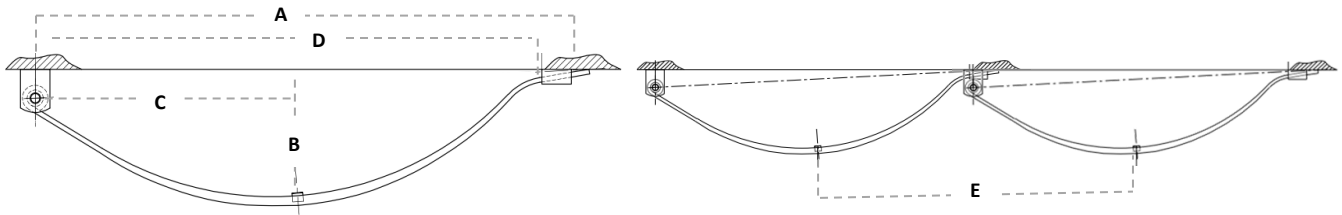

HANGER KIT

SPRINGS

1/2" AXLE FITTINGS

45MM x 8MM EYE to EYE SPRING SETS

PART NO.	DESCRIPTION	CARRYING CAPACITY	FINISH	A	B	C	D
SE456S	SET AK. 6L x 45mm x 8mm EYE to EYE SPRINGS	1500KG	BLACK	711mm	120mm	355mm	735mm
SE458S	SET AK. 8L x 45mm x 8mm EYE to EYE SPRINGS	1900KG	BLACK	711mm	120mm	355mm	735mm

PLEASE NOTE: SET OF SPRINGS INC. SPRINGS, HANGER KIT & 1/2" AXLE FITTINGS

HANGER KIT

1/2" AXLE FITTINGS

SPRINGS

45MM DACROMET PARABOLIC SPRING SETS

PART NO.	DESCRIPTION	CARRYING CAPACITY	SPRING BUSH DIMENSIONS	A(mm)	B(mm)	C(mm)	D(mm)	E(mm)
SPBS600G	SET AK. 45mm x 13mm PARABOLIC SPRING	600KG	1/2" x 7/8" x 45mm	755	150	350	690	860
SPBS1000G	SET AK. 45mm x 15mm PARABOLIC SPRING	1000KG						
SPBS1400G	SET AK. 45mm x 18mm PARABOLIC SPRING	1400KG						

PLEASE NOTE: SET OF SPRINGS INC. SPRINGS, HANGER KIT & 1/2" AXLE FITTINGS

45MM DACROMET PARABOLIC SPRING ONLY

PART NO.	DESCRIPTION	CARRYING CAPACITY	SPRING BUSH DIMENSIONS	A(mm)	B(mm)	C(mm)	D(mm)	E mm)
SPB600G	AK. 45mm x 13mm PARABOLIC SPRING ONLY	300KG	1/2" x 7/8" x 45mm	755	150	350	690	860
SPB1000G	AK. 45mm x 15mm PARABOLIC SPRING ONLY	500KG						
SPB1400G	AK. 45mm x 18mm PARABOLIC SPRING ONLY	700KG						

HANGER KIT

5/8" AXLE FITTINGS

SPRINGS

60MM BLACK OUTBACK SPRING SETS

PART NO.	DESCRIPTION	CARRYING CAPACITY	SINGLE AXLE SET UP DIMENSION "A" (NO LOAD)	B(mm)	C(mm)	D(mm)
SOB5S	SET AK. 5L x 60mm x 7mm EYE TO EYE OUTBACK SPRING	1150KG	865/875mm	841mm	158mm	420mm
SOB6S	SET AK. 6L x 60mm x 7mm EYE TO EYE OUTBACK SPRING	1350KG	865/875mm	841mm	158mm	420mm
SOB7S	SET AK. 7L x 60mm x 7mm EYE TO EYE OUTBACK SPRING	1550KG	865/875mm	841mm	158mm	420mm
SOB8S	SET AK. 8L x 60mm x 7mm EYE TO EYE OUTBACK SPRING	1750KG	865/875mm	841mm	158mm	420mm
SOB9S	SET AK. 9L x 60mm x 7mm EYE TO EYE OUTBACK SPRING	2000KG	865/875mm	841mm	158mm	420mm
SOB10S	SET AK. 10L x 60mm x 7mm EYE TO EYE OUTBACK SPRING	2500KG	865/875mm	841mm	158mm	420mm