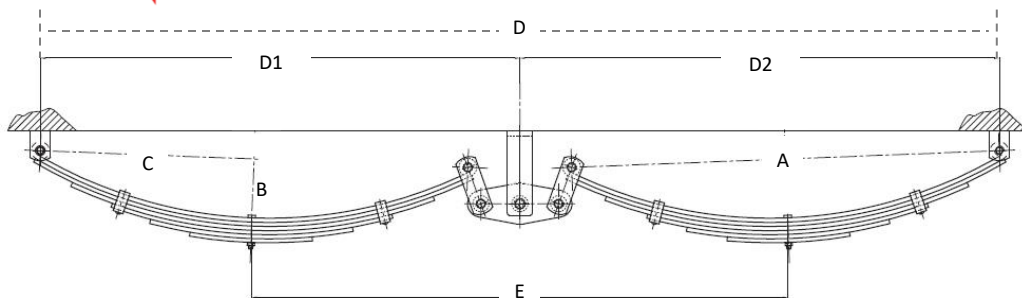

PLEASE NOTE: SET OF SPRINGS INC. SPRINGS, HANGER KIT & 5/8" AXLE FITTINGS

60MM BLACK OUTBACK SINGLE SPRING c/w HANGER KIT

PART NO.	DESCRIPTION	CARRYING CAPACITY	SINGLE AXLE SET UP DIMENSION "A" (NO LOAD)	B(mm)	C(mm)	D(mm)
SOB5	AK. 5L x 60mm x 7mm EYE TO EYE OUTBACK SPRING c/w HANGER KIT	575KG	865/875mm	841mm	158mm	420mm
SOB6	AK. 6L x 60mm x 7mm EYE TO EYE OUTBACK SPRING c/w HANGER KIT	675KG	865/875mm	841mm	158mm	420mm
SOB7	AK. 7L x 60mm x 7mm EYE TO EYE OUTBACK SPRING c/w HANGER KIT	775KG	865/875mm	841mm	158mm	420mm
SOB8	AK. 8L x 60mm x 7mm EYE TO EYE OUTBACK SPRING c/w HANGER KIT	875KG	865/875mm	841mm	158mm	420mm
SOB9	AK. 9L x 60mm x 7mm EYE TO EYE OUTBACK SPRING c/w HANGER KIT	1000KG	865/875mm	841mm	158mm	420mm
SOB10	AK. 10L x 60mm x 7mm EYE TO EYE OUTBACK SPRING c/w HANGER KIT	1250KG	865/875mm	841mm	158mm	420mm

PLEASE NOTE: SINGLE SPRING c/w HANGER KIT (NO AXLE FITTINGS)

HANGER KIT

1/2" AXLE FITTINGS

SPRINGS

60MM x 6MM BLACK SLIPPER SPRING SETS

PART NO.	DESCRIPTION	CARRYING CAPACITY	SPRING BUSH DIMENSIONS	A(mm)	B(mm)	C(mm)	D(mm)	E(mm)
SS606S	SET AK. 6L x 60mm x 6mm SLIPPER SPRING *	1300KG	5/8" x 7/8" x 60mm	765	150	330	700	860
SS607S	SET AK. 7L x 60mm x 6mm SLIPPER SPRING *	1400KG						
SS609S	SET AK. 9L x 60mm x 6mm SLIPPER SPRING 🦿	1700KG						

PLEASE NOTE: SET OF SPRINGS INC. SPRINGS, HANGER KIT & 1/2" AXLE FITTINGS

🦿 PLEASE NOTE: SET OF 9L SLIPPER SPRING c/w HANGER KIT & 5/8" AXLE FITTINGS 🦿

60MM x 6MM BLACK SLIPPER SPRING ONLY

PART NO.	DESCRIPTION	CARRYING CAPACITY	SPRING BUSH DIMENSIONS	A(mm)	B(mm)	C(mm)	D(mm)	E(mm)
SS606	AK. 6L x 60mm x 6mm SLIPPER SPRING ONLY	650KG	5/8" x 7/8" x 60mm	765	150	330	700	860
SS607	AK. 7L x 60mm x 6mm SLIPPER SPRING ONLY	700KG						
SS609	AK. 9L x 60mm x 6mm SLIPPER SPRING ONLY	850KG						