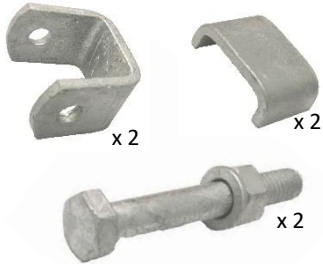

HANGER KIT

SPRINGS

1/2" AXLE FITTINGS

45MM x 8MM EYE to EYE SPRING SETS

PART NO.	DESCRIPTION	CARRYING CAPACITY	FINISH	A	B	C	D
SE456S	SET AK. 6L x 45mm x 8mm EYE to EYE SPRINGS	1500KG	BLACK	711mm	120mm	355mm	735mm
SE458S	SET AK. 8L x 45mm x 8mm EYE to EYE SPRINGS	1900KG	BLACK	711mm	120mm	355mm	735mm

PLEASE NOTE: SET OF SPRINGS INC. SPRINGS, HANGER KIT & 1/2" AXLE FITTINGS

HANGER KIT

1/2" AXLE FITTINGS

SPRINGS

45MM DACROMET PARABOLIC SPRING SETS

PART NO.	DESCRIPTION	CARRYING CAPACITY	SPRING BUSH DIMENSIONS	A(mm)	B(mm)	C(mm)	D(mm)	E(mm)
SPBS600G	SET AK. 45mm x 13mm PARABOLIC SPRING	600KG	1/2" x 7/8" x 45mm	755	150	350	690	860
SPBS1000G	SET AK. 45mm x 15mm PARABOLIC SPRING	1000KG						
SPBS1400G	SET AK. 45mm x 18mm PARABOLIC SPRING	1400KG						

PLEASE NOTE: SET OF SPRINGS INC. SPRINGS, HANGER KIT & 1/2" AXLE FITTINGS

45MM DACROMET PARABOLIC SPRING ONLY

PART NO.	DESCRIPTION	CARRYING CAPACITY	SPRING BUSH DIMENSIONS	A(mm)	B(mm)	C(mm)	D(mm)	E mm)
SPB600G	AK. 45mm x 13mm PARABOLIC SPRING ONLY	300KG	1/2" x 7/8" x 45mm	755	150	350	690	860
SPB1000G	AK. 45mm x 15mm PARABOLIC SPRING ONLY	500KG						
SPB1400G	AK. 45mm x 18mm PARABOLIC SPRING ONLY	700KG						

HANGER KIT

5/8" AXLE FITTINGS

SPRINGS

60MM BLACK OUTBACK SPRING SETS

PART NO.	DESCRIPTION	CARRYING CAPACITY	SINGLE AXLE SET UP DIMENSION "A" (NO LOAD)	B(mm)	C(mm)	D(mm)
SOB5S	SET AK. 5L x 60mm x 7mm EYE TO EYE OUTBACK SPRING	1150KG	865/875mm	841mm	158mm	420mm
SOB6S	SET AK. 6L x 60mm x 7mm EYE TO EYE OUTBACK SPRING	1350KG	865/875mm	841mm	158mm	420mm
SOB7S	SET AK. 7L x 60mm x 7mm EYE TO EYE OUTBACK SPRING	1550KG	865/875mm	841mm	158mm	420mm
SOB8S	SET AK. 8L x 60mm x 7mm EYE TO EYE OUTBACK SPRING	1750KG	865/875mm	841mm	158mm	420mm
SOB9S	SET AK. 9L x 60mm x 7mm EYE TO EYE OUTBACK SPRING	2000KG	865/875mm	841mm	158mm	420mm
SOB10S	SET AK. 10L x 60mm x 7mm EYE TO EYE OUTBACK SPRING	2500KG	865/875mm	841mm	158mm	420mm