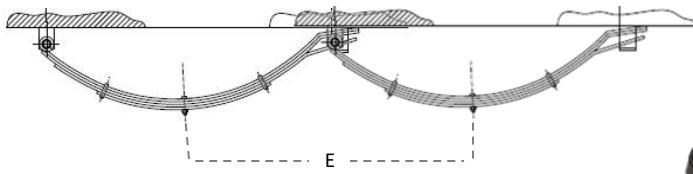

1/2" AXLE FITTINGS