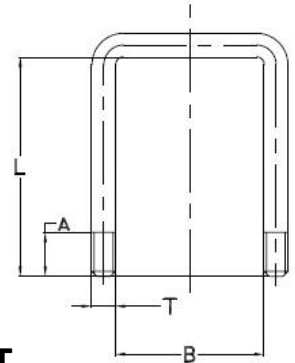

REAR SPRING
 HANGER STD.
 EYE & EYE
 (45MM X 1/2")

RH45

REAR SPRING
 HANGER STD
 (45MM SLIPPER)

RH45G

REAR SPRING
 HANGER STD GALV
 (45MM SLIPPER)

LONG CENTRE HANGERS

LCH

LONG CENTRE
 HANGER [1/2"]

GREASE NIPPLE

PART NO.	DESCRIPTION
H29	GREASE NIPPLE

**SQUARE BLACK U-BOLT c/w
NUTS & WASHERS**

SQUARE U-BOLT

PART NO.	AXLE SECTION "B"	U BOLT LENGTH "L"	NORMAL THREAD LENGTH "A"	THREAD TYPE "T"	FINISH
UB4035SQ	40MM	3.1/2"/89MM	50MM	1/2" BSW	BLACK
UB4045SQ	40MM	4.1/2"/115MM	50MM	1/2" BSW	BLACK
UB405SQ	40MM	5"/127MM	50MM	1/2" BSW	BLACK
UB4055SQ	40MM	5.1/2"/140MM	50MM	1/2" BSW	BLACK
UB4535SQ	45MM	3.1/2"/89MM	50MM	1/2" BSW	BLACK
UB4545SQ	45MM	4.1/2"/115MM	50MM	1/2" BSW	BLACK
UB455SQ	45MM	5"/127MM	50MM	1/2" BSW	BLACK
UB4555SQ	45MM	5.1/2"/140MM	50MM	1/2" BSW	BLACK
UB456SQ	45MM	6"/153MM	50MM	1/2" BSW	BLACK
UB5045SQ	50MM	4.1/2"/115MM	50MM	1/2" BSW	BLACK
UB505SQ	50MM	5"/127MM	50MM	1/2" BSW	BLACK
UB5055SQ	50MM	5.1/2"/140MM	50MM	1/2" BSW	BLACK
UB506SQ	50MM	6"/165MM	50MM	1/2" BSW	BLACK
UB5065SQ	50MM	6.1/2"/153MM	50MM	1/2" BSW	BLACK

ROUND U-BOLT

**ROUND BLACK U-BOLT c/w
 NUTS & WASHERS**

PART NO.	AXLE SECTION "B"	U BOLT LENGTH "L"	NORMAL THREAD LENGTH "A"	THREAD TYPE "T"	FINISH
UB3935RD	39MM	3.1/2"/89MM	50MM	1/2" BSW	BLACK
UB394RD	39MM	4"/115MM	50MM	1/2" BSW	BLACK
UB3945RD	39MM	4.1/2"/102MM	50MM	1/2" BSW	BLACK
UB395RD	39MM	5"/127MM	50MM	1/2" BSW	BLACK
UB3955RD	39MM	5.1/2"/140MM	50MM	1/2" BSW	BLACK
UB5045RD	50MM	4.1/2"/115MM	50MM	1/2" BSW	BLACK
UB505RD	50MM	5"/127MM	50MM	1/2" BSW	BLACK
UB5055RD	50MM	5.1/2"/140MM	50MM	1/2" BSW	BLACK
UB506RD	50MM	6"/153MM	50MM	1/2" BSW	BLACK