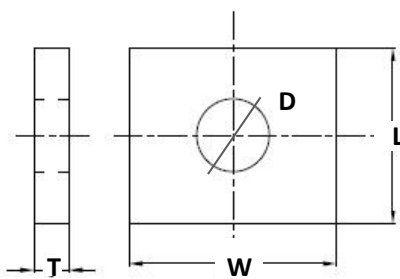

AXLE PADS

PART NO.	DESCRIPTION	SURFACE FINISH	W(MM)	L(MM)	D(MM)	T(MM)
AP1	AXLE PAD	BLACK	40	85	15	7
1146/1	FLAT AXLE PAD	BLACK	45	75	20	7
AP1G	AXLE PAD	GALV	40	85	15	7