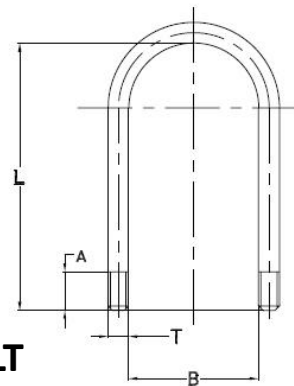

**ROUND GALVANISED
U-BOLT c/w NUTS & WASHERS**

ROUND U-BOLT

PART NO.	AXLE SECTION "B"	U BOLT LENGTH "L"	NORMAL THREAD LENGTH "A"	THREAD TYPE "T"	FINISH
UB3935RDG	39MM	3.1/2"/89MM	50MM	1/2" BSW	GALVANISED
UB3945RDG	39MM	4.1/2"/115MM	50MM	1/2" BSW	GALVANISED
UB395RDG	39MM	5"/127MM	50MM	1/2" BSW	GALVANISED
UB3955RDG	39MM	5.1/2"/140MM	50MM	1/2" BSW	GALVANISED
UB4535RDG	45MM	3.1/2"/89MM	50MM	1/2" BSW	GALVANISED
UB455RDG	45MM	5"/127MM	50MM	1/2" BSW	GALVANISED
UB4555RDG	45MM	5.1/2"/140MM	50MM	1/2" BSW	GALVANISED
UB5045RDG	50MM	4.1/2"/115MM	50MM	1/2" BSW	GALVANISED