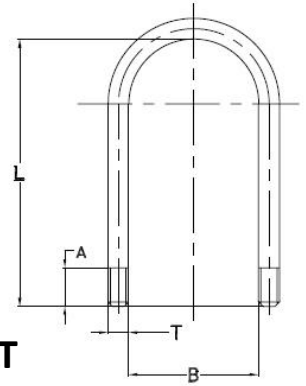

GREASE NIPPLE

PART NO.	DESCRIPTION
H29	GREASE NIPPLE

**SQUARE BLACK U-BOLT c/w
NUTS & WASHERS**

SQUARE U-BOLT

PART NO.	AXLE SECTION "B"	U BOLT LENGTH "L"	NORMAL THREAD LENGTH "A"	THREAD TYPE "T"	FINISH
UB4035SQ	40MM	3.1/2"/89MM	50MM	1/2" BSW	BLACK
UB4045SQ	40MM	4.1/2"/115MM	50MM	1/2" BSW	BLACK
UB405SQ	40MM	5"/127MM	50MM	1/2" BSW	BLACK
UB4055SQ	40MM	5.1/2"/140MM	50MM	1/2" BSW	BLACK
UB4535SQ	45MM	3.1/2"/89MM	50MM	1/2" BSW	BLACK
UB4545SQ	45MM	4.1/2"/115MM	50MM	1/2" BSW	BLACK
UB455SQ	45MM	5"/127MM	50MM	1/2" BSW	BLACK
UB4555SQ	45MM	5.1/2"/140MM	50MM	1/2" BSW	BLACK
UB456SQ	45MM	6"/153MM	50MM	1/2" BSW	BLACK
UB5045SQ	50MM	4.1/2"/115MM	50MM	1/2" BSW	BLACK
UB505SQ	50MM	5"/127MM	50MM	1/2" BSW	BLACK
UB5055SQ	50MM	5.1/2"/140MM	50MM	1/2" BSW	BLACK
UB506SQ	50MM	6"/165MM	50MM	1/2" BSW	BLACK
UB5065SQ	50MM	6.1/2"/153MM	50MM	1/2" BSW	BLACK

ROUND U-BOLT

**ROUND BLACK U-BOLT c/w
 NUTS & WASHERS**

PART NO.	AXLE SECTION "B"	U BOLT LENGTH "L"	NORMAL THREAD LENGTH "A"	THREAD TYPE "T"	FINISH
UB3935RD	39MM	3.1/2"/89MM	50MM	1/2" BSW	BLACK
UB394RD	39MM	4"/115MM	50MM	1/2" BSW	BLACK
UB3945RD	39MM	4.1/2"/102MM	50MM	1/2" BSW	BLACK
UB395RD	39MM	5"/127MM	50MM	1/2" BSW	BLACK
UB3955RD	39MM	5.1/2"/140MM	50MM	1/2" BSW	BLACK
UB5045RD	50MM	4.1/2"/115MM	50MM	1/2" BSW	BLACK
UB505RD	50MM	5"/127MM	50MM	1/2" BSW	BLACK
UB5055RD	50MM	5.1/2"/140MM	50MM	1/2" BSW	BLACK
UB506RD	50MM	6"/153MM	50MM	1/2" BSW	BLACK