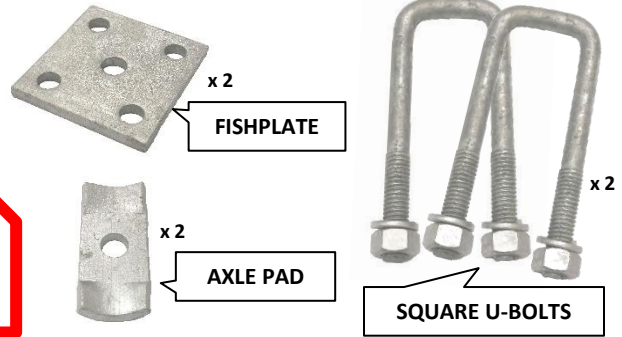

**SET OF SQUARE GALVANISED
U-BOLT c/w NUTS, WASHERS,
FISHPLATES & AXLE PADS**

PART NO.

DESCRIPTION

UB4035SSQG	SET OF 40MM SQ x 3.1/2" U-BOLTS c/w NUTS, WASHERS, FISHPLATES & AXLE PADS
UB4045SSQG	SET OF 40MM SQ x 4.1/2" U-BOLTS c/w NUTS, WASHERS, FISHPLATES & AXLE PADS
UB405SSQG	SET OF 40MM SQ x 5" U-BOLTS c/w NUTS, WASHERS, FISHPLATES & AXLE PADS
UB4055SSQG	SET OF 40MM SQ x 5.1/2" U-BOLTS c/w NUTS, WASHERS, FISHPLATES & AXLE PADS
UB4535SSQG	SET OF 45MM SQ x 3.1/2" U-BOLTS c/w NUTS, WASHERS, FISHPLATES & AXLE PADS
UB4545SSQG	SET OF 45MM SQ x 4.1/2" U-BOLTS c/w NUTS, WASHERS, FISHPLATES & AXLE PADS
UB455SSQG	SET OF 45MM SQ x 5" U-BOLTS c/w NUTS, WASHERS, FISHPLATES & AXLE PADS
UB4555SSQG	SET OF 45MM SQ x 5.1/2" U-BOLTS c/w NUTS, WASHERS, FISHPLATES & AXLE PADS
UB5045SSQG	SET OF 50MM SQ x 4.1/2" U-BOLTS c/w NUTS, WASHERS, FISHPLATES & AXLE PADS
UB505SSQG	SET OF 50MM SQ x 5" U-BOLTS c/w NUTS, WASHERS, FISHPLATES & AXLE PADS
UB506SSQG	SET OF 50MM SQ x 6" U-BOLTS c/w NUTS, WASHERS, FISHPLATES & AXLE PADS