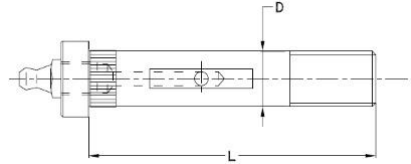

GREASER PIN c/w NYLON NUT

PART NO.	DESCRIPTION	SURFACE FINISH	D	L
GP34312	GREASER PIN & NYLON NUT	BLACK	3/4"	3.1/2
GP34334	GREASER PIN & NYLON NUT	BLACK	3/4"	3.3/4"
GP344	GREASER PIN & NYLON NUT	BLACK	3/4"	4"
GP34412	GREASER PIN & NYLON NUT	BLACK	3/4"	4.1/2"
701142	GREASER PIN & NYLON NUT	BLACK	5/8"	3.1/2"
701162	GREASER PIN & NYLON NUT	BLACK	5/8"	4"
GP58314	GREASER PIN & NYLON NUT	BLACK	5/8"	3.1/4"
GP58412	GREASER PIN & NYLON NUT	BLACK	5/8"	4.1/2"
701140	GREASER PIN & NYLON NUT	BLACK	9/16"	3.1/2"
GP916314	GREASER PIN & NYLON NUT	BLACK	9/16"	3.1/4"
GP916334	GREASER PIN & NYLON NUT	BLACK	9/16"	3.3/4"
GP9164	GREASER PIN & NYLON NUT	BLACK	9/16"	4"

GREASE NIPPLE

PART NO.	DESCRIPTION
H29	GREASE NIPPLE