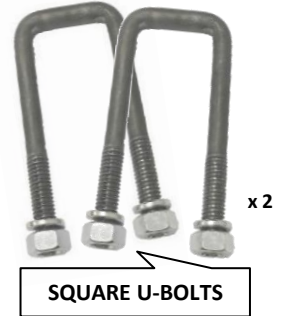

**SET OF SQUARE BLACK U-BOLT
c/w NUTS, WASHERS,
FISHPLATES & AXLE PADS**

PART NO.

DESCRIPTION

UB4035SSQ

SET OF 40MM SQ x 3.1/2" U-BOLTS c/w NUTS, WASHERS, FISHPLATES & AXLE PADS

UB4045SSQ

SET OF 40MM SQ x 4.1/2" U-BOLTS c/w NUTS, WASHERS, FISHPLATES & AXLE PADS

UB405SSQ

SET OF 40MM SQ x 5" U-BOLTS c/w NUTS, WASHERS, FISHPLATES & AXLE PADS

UB4055SSQ

SET OF 40MM SQ x 5.1/2" U-BOLTS c/w NUTS, WASHERS, FISHPLATES & AXLE PADS

UB4535SSQ

SET OF 45MM SQ x 3.1/2" U-BOLTS c/w NUTS, WASHERS, FISHPLATES & AXLE PADS

UB4545SSQ

SET OF 45MM SQ x 4.1/2" U-BOLTS c/w NUTS, WASHERS, FISHPLATES & AXLE PADS

UB455SSQ

SET OF 45MM SQ x 5" U-BOLTS c/w NUTS, WASHERS, FISHPLATES & AXLE PADS

UB4555SSQ

SET OF 45MM SQ x 5.1/2" U-BOLTS c/w NUTS, WASHERS, FISHPLATES & AXLE PADS

UB456SSQ

SET OF 45MM SQ x 6" U-BOLTS c/w NUTS, WASHERS, FISHPLATES & AXLE PADS

UB5045SSQ

SET OF 50MM SQ x 4.1/2" U-BOLTS c/w NUTS, WASHERS, FISHPLATES & AXLE PADS

UB505SSQ

SET OF 50MM SQ x 5" U-BOLTS c/w NUTS, WASHERS, FISHPLATES & AXLE PADS

UB5055SSQ

SET OF 50MM SQ x 5.1/2" U-BOLTS c/w NUTS, WASHERS, FISHPLATES & AXLE PADS

UB506SSQ

SET OF 50MM SQ x 6" U-BOLTS c/w NUTS, WASHERS, FISHPLATES & AXLE PADS

UB5065SSQ

SET OF 50MM SQ x 6.1/2" U-BOLTS c/w NUTS, WASHERS, FISHPLATES & AXLE PADS