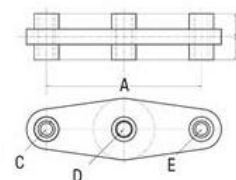

SHACKLE PLATES

PART NO.	DESCRIPTION	SURFACE FINISH	D	L(MM)
SP12	SHACKLE PLATE	BLACK	1/2"	65MM
SP58	SHACKLE PLATE	BLACK	5/8"	66MM
SP916	SHACKLE PLATE	BLACK	9/16"	66MM

SHACKLE PIN c/w NYLON NUT

PART NO.	DESCRIPTION	SURFACE FINISH	D	L
SP58334	SHACKLE PIN & NYLON NUT	BLACK	5/8"	3.3/4"
701160	SHACKLE PIN & NYLON NUT	BLACK	5/8"	4"
SP9163	SHACKLE PIN & NYLON NUT	BLACK	9/16"	3"
701150	SHACKLE PIN & NYLON NUT	BLACK	9/16"	3.1/2"

ROCKER ARM

PART NO.	DESCRIPTION	SURFACE FINISH	A	C	D	E
XAR50	ROCKER ARM	BLACK	155MM	23MM	17MM	23MM

REAR HANGERS

RH45P

REAR SPRING
 HANGER
 (45MM PARABOLIC)

RH45PG

REAR SPRING
 HANGER GALV
 (45MM PARABOLIC)

SAT9060

REAR SPRING
 HANGER STD.
 EYE & EYE
 (45MM X 1/2")

RH45

REAR SPRING
 HANGER STD
 (45MM SLIPPER)

RH45G

REAR SPRING
 HANGER STD GALV
 (45MM SLIPPER)

LONG CENTRE HANGERS

LCH

LONG CENTRE
 HANGER [1/2"]

GREASE NIPPLE

PART NO.	DESCRIPTION
H29	GREASE NIPPLE

**SQUARE BLACK U-BOLT c/w
NUTS & WASHERS**

SQUARE U-BOLT

PART NO.	AXLE SECTION "B"	U BOLT LENGTH "L"	NORMAL THREAD LENGTH "A"	THREAD TYPE "T"	FINISH
UB4035SQ	40MM	3.1/2"/89MM	50MM	1/2" BSW	BLACK
UB4045SQ	40MM	4.1/2"/115MM	50MM	1/2" BSW	BLACK
UB405SQ	40MM	5"/127MM	50MM	1/2" BSW	BLACK
UB4055SQ	40MM	5.1/2"/140MM	50MM	1/2" BSW	BLACK
UB4535SQ	45MM	3.1/2"/89MM	50MM	1/2" BSW	BLACK
UB4545SQ	45MM	4.1/2"/115MM	50MM	1/2" BSW	BLACK
UB455SQ	45MM	5"/127MM	50MM	1/2" BSW	BLACK
UB4555SQ	45MM	5.1/2"/140MM	50MM	1/2" BSW	BLACK
UB456SQ	45MM	6"/153MM	50MM	1/2" BSW	BLACK
UB5045SQ	50MM	4.1/2"/115MM	50MM	1/2" BSW	BLACK
UB505SQ	50MM	5"/127MM	50MM	1/2" BSW	BLACK
UB5055SQ	50MM	5.1/2"/140MM	50MM	1/2" BSW	BLACK
UB506SQ	50MM	6"/165MM	50MM	1/2" BSW	BLACK
UB5065SQ	50MM	6.1/2"/153MM	50MM	1/2" BSW	BLACK