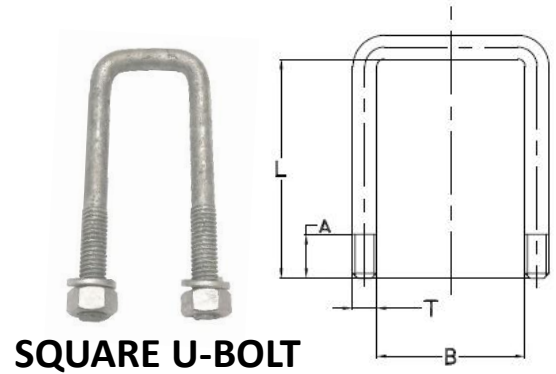

GREASE NIPPLE

PART NO.	DESCRIPTION
H29	GREASE NIPPLE

**SQUARE BLACK U-BOLT c/w
NUTS & WASHERS**

SQUARE U-BOLT

PART NO.	AXLE SECTION "B"	U BOLT LENGTH "L"	NORMAL THREAD LENGTH "A"	THREAD TYPE "T"	FINISH
UB4035SQ	40MM	3.1/2"/89MM	50MM	1/2" BSW	BLACK
UB4045SQ	40MM	4.1/2"/115MM	50MM	1/2" BSW	BLACK
UB405SQ	40MM	5"/127MM	50MM	1/2" BSW	BLACK
UB4055SQ	40MM	5.1/2"/140MM	50MM	1/2" BSW	BLACK
UB4535SQ	45MM	3.1/2"/89MM	50MM	1/2" BSW	BLACK
UB4545SQ	45MM	4.1/2"/115MM	50MM	1/2" BSW	BLACK
UB455SQ	45MM	5"/127MM	50MM	1/2" BSW	BLACK
UB4555SQ	45MM	5.1/2"/140MM	50MM	1/2" BSW	BLACK
UB456SQ	45MM	6"/153MM	50MM	1/2" BSW	BLACK
UB5045SQ	50MM	4.1/2"/115MM	50MM	1/2" BSW	BLACK
UB505SQ	50MM	5"/127MM	50MM	1/2" BSW	BLACK
UB5055SQ	50MM	5.1/2"/140MM	50MM	1/2" BSW	BLACK
UB506SQ	50MM	6"/165MM	50MM	1/2" BSW	BLACK
UB5065SQ	50MM	6.1/2"/153MM	50MM	1/2" BSW	BLACK

ROUND U-BOLT

**ROUND BLACK U-BOLT c/w
 NUTS & WASHERS**

PART NO.	AXLE SECTION "B"	U BOLT LENGTH "L"	NORMAL THREAD LENGTH "A"	THREAD TYPE "T"	FINISH
UB3935RD	39MM	3.1/2"/89MM	50MM	1/2" BSW	BLACK
UB394RD	39MM	4"/115MM	50MM	1/2" BSW	BLACK
UB3945RD	39MM	4.1/2"/102MM	50MM	1/2" BSW	BLACK
UB395RD	39MM	5"/127MM	50MM	1/2" BSW	BLACK
UB3955RD	39MM	5.1/2"/140MM	50MM	1/2" BSW	BLACK
UB5045RD	50MM	4.1/2"/115MM	50MM	1/2" BSW	BLACK
UB505RD	50MM	5"/127MM	50MM	1/2" BSW	BLACK
UB5055RD	50MM	5.1/2"/140MM	50MM	1/2" BSW	BLACK
UB506RD	50MM	6"/153MM	50MM	1/2" BSW	BLACK