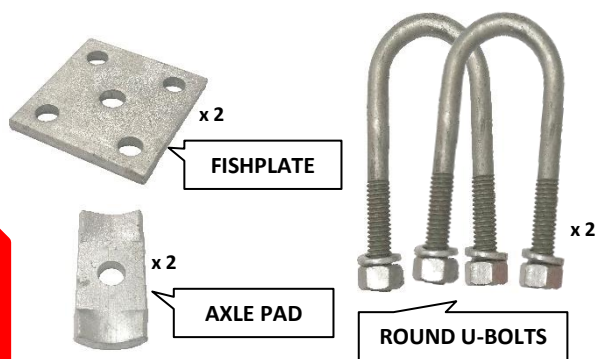

**SET OF SQUARE GALVANISED
U-BOLT c/w NUTS, WASHERS,
FISHPLATES & AXLE PADS**

PART NO.

DESCRIPTION

UB4035SSQG	SET OF 40MM SQ x 3.1/2" U-BOLTS c/w NUTS, WASHERS, FISHPLATES & AXLE PADS
UB4045SSQG	SET OF 40MM SQ x 4.1/2" U-BOLTS c/w NUTS, WASHERS, FISHPLATES & AXLE PADS
UB405SSQG	SET OF 40MM SQ x 5" U-BOLTS c/w NUTS, WASHERS, FISHPLATES & AXLE PADS
UB4055SSQG	SET OF 40MM SQ x 5.1/2" U-BOLTS c/w NUTS, WASHERS, FISHPLATES & AXLE PADS
UB4535SSQG	SET OF 45MM SQ x 3.1/2" U-BOLTS c/w NUTS, WASHERS, FISHPLATES & AXLE PADS
UB4545SSQG	SET OF 45MM SQ x 4.1/2" U-BOLTS c/w NUTS, WASHERS, FISHPLATES & AXLE PADS
UB455SSQG	SET OF 45MM SQ x 5" U-BOLTS c/w NUTS, WASHERS, FISHPLATES & AXLE PADS
UB4555SSQG	SET OF 45MM SQ x 5.1/2" U-BOLTS c/w NUTS, WASHERS, FISHPLATES & AXLE PADS
UB5045SSQG	SET OF 50MM SQ x 4.1/2" U-BOLTS c/w NUTS, WASHERS, FISHPLATES & AXLE PADS
UB505SSQG	SET OF 50MM SQ x 5" U-BOLTS c/w NUTS, WASHERS, FISHPLATES & AXLE PADS
UB506SSQG	SET OF 50MM SQ x 6" U-BOLTS c/w NUTS, WASHERS, FISHPLATES & AXLE PADS

**SET OF ROUND GALVANISED
U-BOLT c/w NUTS, WASHERS,
FISHPLATES & AXLE PADS**

PART NO.	DESCRIPTION
UB3935SRDG	SET OF 39MM SQ x 3.1/2" U-BOLTS c/w NUTS, WASHERS, FISHPLATES & AXLE PADS
UB3945SRDG	SET OF 39MM SQ x 4.1/2" U-BOLTS c/w NUTS, WASHERS, FISHPLATES & AXLE PADS
UB395SRDG	SET OF 39MM SQ x 5" U-BOLTS c/w NUTS, WASHERS, FISHPLATES & AXLE PADS
UB3955SRDG	SET OF 39MM SQ x 5.1/2" U-BOLTS c/w NUTS, WASHERS, FISHPLATES & AXLE PADS
UB4535SRDG	SET OF 45MM SQ x 3.1/2" U-BOLTS c/w NUTS, WASHERS, FISHPLATES & AXLE PADS
UB455SRDG	SET OF 45MM SQ x 5" U-BOLTS c/w NUTS, WASHERS, FISHPLATES & AXLE PADS
UB4555SRDG	SET OF 45MM SQ x 5.1/2" U-BOLTS c/w NUTS, WASHERS, FISHPLATES & AXLE PADS
UB5045SRDG	SET OF 50MM SQ x 4.1/2" U-BOLTS c/w NUTS, WASHERS, FISHPLATES & AXLE PADS