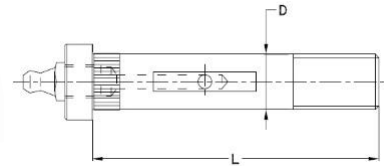

SHACKLE PLATES

PART NO.	DESCRIPTION	SURFACE FINISH	D	L(MM)
SP12	SHACKLE PLATE	BLACK	1/2"	65MM
SP58	SHACKLE PLATE	BLACK	5/8"	66MM
SP916	SHACKLE PLATE	BLACK	9/16"	66MM

SHACKLE PIN c/w NYLON NUT

PART NO.	DESCRIPTION	SURFACE FINISH	D	L
SP58334	SHACKLE PIN & NYLON NUT	BLACK	5/8"	3.3/4"
701160	SHACKLE PIN & NYLON NUT	BLACK	5/8"	4"
SP9163	SHACKLE PIN & NYLON NUT	BLACK	9/16"	3"
701150	SHACKLE PIN & NYLON NUT	BLACK	9/16"	3.1/2"