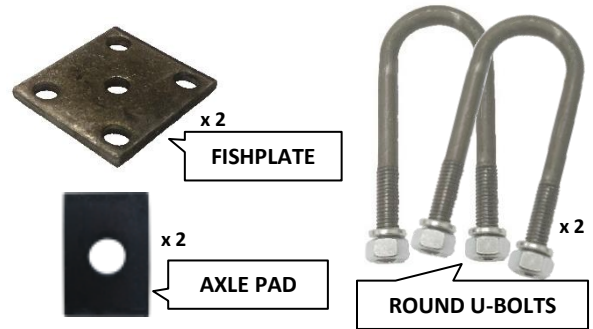

**SET OF ROUND BLACK U-BOLT
c/w NUTS, WASHERS,
FISHPLATE & AXLE PADS**

PART NO.

DESCRIPTION

UB3935SRD	SET OF 39MM RD x 3.1/2" U-BOLTS c/w NUTS, WASHERS, FISHPLATES & AXLE PADS
UB3945SRD	SET OF 39MM RD x 4.1/2" U-BOLTS c/w NUTS, WASHERS, FISHPLATES & AXLE PADS
UB394SRD	SET OF 39MM RD x 4" U-BOLTS c/w NUTS, WASHERS, FISHPLATES & AXLE PADS
UB395SRD	SET OF 39MM RD x 5" U-BOLTS c/w NUTS, WASHERS, FISHPLATES & AXLE PADS
UB3955SRD	SET OF 39MM RD x 5.1/2" U-BOLTS c/w NUTS, WASHERS, FISHPLATES & AXLE PADS
UB5045SRD	SET OF 50MM RD x 4.1/2" U-BOLTS c/w NUTS, WASHERS, FISHPLATES & AXLE PADS
UB505SRD	SET OF 50MM RD x 5" U-BOLTS c/w NUTS, WASHERS, FISHPLATES & AXLE PADS
UB5055SRD	SET OF 50MM RD x 5.1/2" U-BOLTS c/w NUTS, WASHERS, FISHPLATES & AXLE PADS
UB506SRD	SET OF 50MM RD x 6" U-BOLTS c/w NUTS, WASHERS, FISHPLATES & AXLE PADS