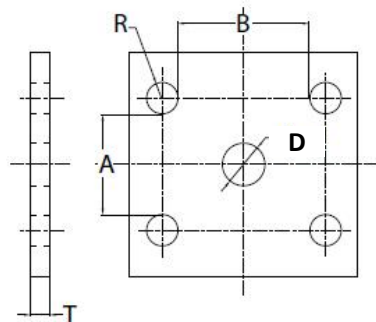

FISH PLATES (PUNCHED HOLE)

PART NO.	DESCRIPTION	SURFACE FINISH	A(MM)	B(MM)	D(MM)	T(MM)
FP3945	FISH PLATE	BLACK	39	45	16	8
FP3960	FISH PLATE	BLACK	39	60	16	7
FP4560	FISH PLATE	BLACK	45	60	21	8
FP5045	FISH PLATE	BLACK	50	45	17	8
FP5060	FISH PLATE	BLACK	50	60	16	8
FP3945G	FISH PLATE	GALV	39	45	15	7
FP5045G	FISH PLATE	GALV	50	45	19	8