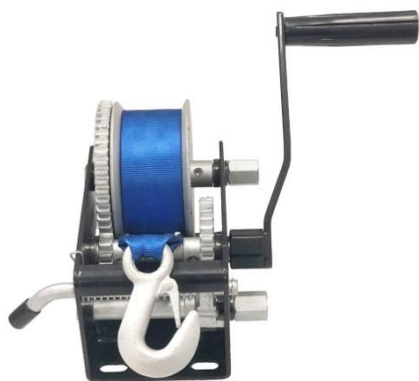

5:1 1:1 BLACK POWDER COATED WINCH c/w 7.5mtr BLUE ROPE

PART NO.	RATED CAPACITY	WEBBING SIZE	WEIGHT
SAHW51R	700KG	5mm x 7.5mtr	5.2KG

5:1 1:1 BLACK POWDER COATED WINCH c/w 7.5mtr CABLE

PART NO.	RATED CAPACITY	WEBBING SIZE	WEIGHT
SAHW51C	700KG	5mm x 7.5mtr	5.2KG

**10:1 5:1 1:1 BLACK POWDER COATED
WINCH c/w 8mtr BLUE WEBBING**

PART NO.	RATED CAPACITY	WEBBING SIZE	WEIGHT
SAHW101W	1000KG	50mm x 8mtr	5.7KG

**10:1 5:1 1:1 BLACK POWDER
COATED WINCH c/w 7.5mtr CABLE**

PART NO.	RATED CAPACITY	WEBBING SIZE	WEIGHT
SAHW101C	1000KG	5mm x 7.5mtr	5.7KG

**15:1 4.5:1 1:1 BLACK POWDER COATED
WINCH c/w 8mtr BLUE WEBBING**

PART NO.	RATED CAPACITY	WEBBING LENGHT	WEIGHT
SAHW151W	1500KG	50mm x 8mtr	6.7KG

**15:1 4.5:1 1:1 BLACK POWDER
COATED WINCH c/w 7.5mtr CABLE**

PART NO.	RATED CAPACITY	WEBBING LENGHT	WEIGHT
SAHW151C	1500KG	5mm x 7.5mtr	6.7KG

**17:1 5:1 1:1 BLACK POWDER COATED
WINCH c/w 10mtr BLUE WEBBING**