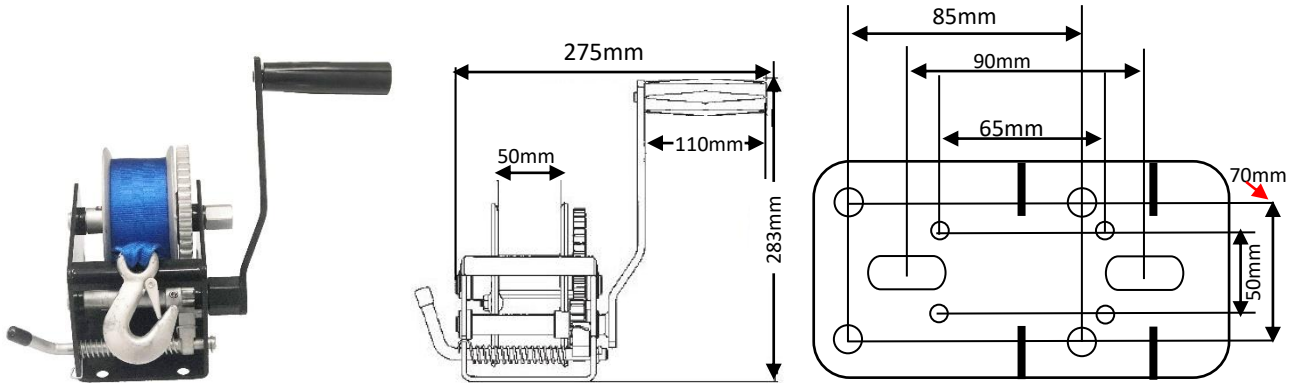

3:1 BLACK POWDER COATED WINCH c/w 7mtr BLUE WEBBING

PART NO.	RATED CAPACITY	WEBBING SIZE	WEIGHT
SAHW31W	500KG	50mm x 7mtr	5.1KG

3:1 BLACK POWDER COATED WINCH c/w 6mtr BLUE ROPE

PART NO.	RATED CAPACITY	WEBBING SIZE	WEIGHT
SAHW31R	500KG	4mm x 6mtr	5.1KG

3:1 BLACK POWDER COATED WINCH c/w 6mtr CABLE

PART NO.	RATED CAPACITY	WEBBING SIZE	WEIGHT
SAHW31C	500KG	4mm x 6mtr	5.1KG

5:1 1:1 BLACK POWDER COATED WINCH c/w 7mtr BLUE WEBBING

PART NO.	RATED CAPACITY	WEBBING SIZE	WEIGHT
SAHW51W	700KG	50mm x 7mtr	5.2KG

5:1 1:1 BLACK POWDER COATED WINCH c/w 7.5mtr BLUE ROPE

PART NO.	RATED CAPACITY	WEBBING SIZE	WEIGHT
SAHW51R	700KG	5mm x 7.5mtr	5.2KG

5:1 1:1 BLACK POWDER COATED WINCH c/w 7.5mtr CABLE

PART NO.	RATED CAPACITY	WEBBING SIZE	WEIGHT
SAHW51C	700KG	5mm x 7.5mtr	5.2KG

**10:1 5:1 1:1 BLACK POWDER COATED
WINCH c/w 8mtr BLUE WEBBING**

PART NO.	RATED CAPACITY	WEBBING SIZE	WEIGHT
SAHW101W	1000KG	50mm x 8mtr	5.7KG

**10:1 5:1 1:1 BLACK POWDER
COATED WINCH c/w 7.5mtr CABLE**