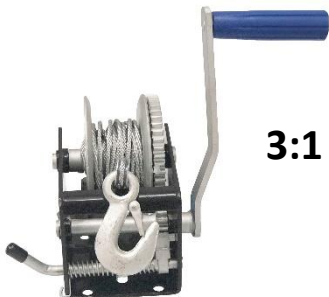

3:1 BLACK POWDER COATED WINCH c/w 7mtr BLUE WEBBING

PART NO.	RATED CAPACITY	WEBBING SIZE	WEIGHT
SAHW31W	500KG	50mm x 7mtr	5.1KG

3:1 BLACK POWDER COATED WINCH c/w 6mtr BLUE ROPE

PART NO.	RATED CAPACITY	WEBBING SIZE	WEIGHT
SAHW31R	500KG	4mm x 6mtr	5.1KG

3:1 BLACK POWDER COATED WINCH c/w 6mtr CABLE

PART NO.	RATED CAPACITY	WEBBING SIZE	WEIGHT
SAHW31C	500KG	4mm x 6mtr	5.1KG

5:1 1:1 BLACK POWDER COATED WINCH c/w 7mtr BLUE WEBBING

PART NO.	RATED CAPACITY	WEBBING SIZE	WEIGHT
SAHW51W	700KG	50mm x 7mtr	5.2KG

5:1 1:1 BLACK POWDER COATED WINCH c/w 7.5mtr BLUE ROPE

PART NO.	RATED CAPACITY	WEBBING SIZE	WEIGHT
SAHW51R	700KG	5mm x 7.5mtr	5.2KG

5:1 1:1 BLACK POWDER COATED WINCH c/w 7.5mtr CABLE

PART NO.	RATED CAPACITY	WEBBING SIZE	WEIGHT
SAHW51C	700KG	5mm x 7.5mtr	5.2KG

**10:1 5:1 1:1 BLACK POWDER COATED
WINCH c/w 8mtr BLUE WEBBING**

PART NO.	RATED CAPACITY	WEBBING SIZE	WEIGHT
SAHW101W	1000KG	50mm x 8mtr	5.7KG

**10:1 5:1 1:1 BLACK POWDER
COATED WINCH c/w 7.5mtr CABLE**