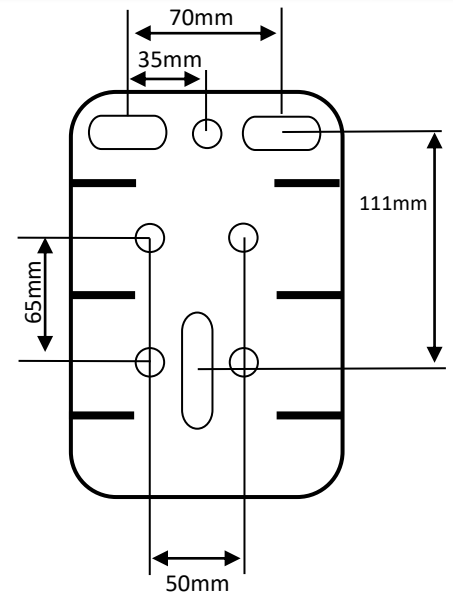

3:1 BLACK POWDER COATED WINCH c/w 6mtr CABLE

PART NO.	RATED CAPACITY	WEBBING SIZE	WEIGHT
SAHW31C	500KG	4mm x 6mtr	5.1KG

5:1 1:1 BLACK POWDER COATED WINCH c/w 7mtr BLUE WEBBING

PART NO.	RATED CAPACITY	WEBBING SIZE	WEIGHT
SAHW51W	700KG	50mm x 7mtr	5.2KG

5:1 1:1 BLACK POWDER COATED WINCH c/w 7.5mtr BLUE ROPE

PART NO.	RATED CAPACITY	WEBBING SIZE	WEIGHT
SAHW51R	700KG	5mm x 7.5mtr	5.2KG

5:1 1:1 BLACK POWDER COATED WINCH c/w 7.5mtr CABLE

PART NO.	RATED CAPACITY	WEBBING SIZE	WEIGHT
SAHW51C	700KG	5mm x 7.5mtr	5.2KG

**10:1 5:1 1:1 BLACK POWDER COATED
WINCH c/w 8mtr BLUE WEBBING**

PART NO.	RATED CAPACITY	WEBBING SIZE	WEIGHT
SAHW101W	1000KG	50mm x 8mtr	5.7KG

**10:1 5:1 1:1 BLACK POWDER
COATED WINCH c/w 7.5mtr CABLE**

PART NO.	RATED CAPACITY	WEBBING SIZE	WEIGHT
SAHW101C	1000KG	5mm x 7.5mtr	5.7KG

**15:1 4.5:1 1:1 BLACK POWDER COATED
WINCH c/w 8mtr BLUE WEBBING**

PART NO.	RATED CAPACITY	WEBBING LENGHT	WEIGHT
SAHW151W	1500KG	50mm x 8mtr	6.7KG