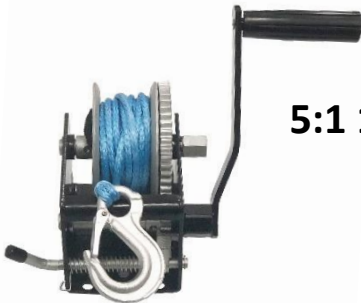

3:1 BLACK POWDER COATED WINCH c/w 7mtr BLUE WEBBING

PART NO.	RATED CAPACITY	WEBBING SIZE	WEIGHT
SAHW31W	500KG	50mm x 7mtr	5.1KG

3:1 BLACK POWDER COATED WINCH c/w 6mtr BLUE ROPE

PART NO.	RATED CAPACITY	WEBBING SIZE	WEIGHT
SAHW31R	500KG	4mm x 6mtr	5.1KG

3:1 BLACK POWDER COATED WINCH c/w 6mtr CABLE

PART NO.	RATED CAPACITY	WEBBING SIZE	WEIGHT
SAHW31C	500KG	4mm x 6mtr	5.1KG

5:1 1:1 BLACK POWDER COATED WINCH c/w 7mtr BLUE WEBBING

PART NO.	RATED CAPACITY	WEBBING SIZE	WEIGHT
SAHW51W	700KG	50mm x 7mtr	5.2KG

5:1 1:1 BLACK POWDER COATED WINCH c/w 7.5mtr BLUE ROPE

PART NO.	RATED CAPACITY	WEBBING SIZE	WEIGHT
SAHW51R	700KG	5mm x 7.5mtr	5.2KG

5:1 1:1 BLACK POWDER COATED WINCH c/w 7.5mtr CABLE

PART NO.	RATED CAPACITY	WEBBING SIZE	WEIGHT
SAHW51C	700KG	5mm x 7.5mtr	5.2KG

**10:1 5:1 1:1 BLACK POWDER COATED
WINCH c/w 8mtr BLUE WEBBING**

PART NO.	RATED CAPACITY	WEBBING SIZE	WEIGHT
SAHW101W	1000KG	50mm x 8mtr	5.7KG

**10:1 5:1 1:1 BLACK POWDER
COATED WINCH c/w 7.5mtr CABLE**