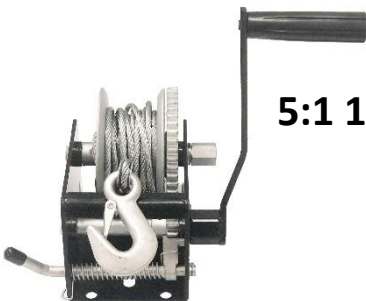

3:1 BLACK POWDER COATED WINCH c/w 7mtr BLUE WEBBING

PART NO.	RATED CAPACITY	WEBBING SIZE	WEIGHT
SAHW31W	500KG	50mm x 7mtr	5.1KG

3:1 BLACK POWDER COATED WINCH c/w 6mtr BLUE ROPE

PART NO.	RATED CAPACITY	WEBBING SIZE	WEIGHT
SAHW31R	500KG	4mm x 6mtr	5.1KG

3:1 BLACK POWDER COATED WINCH c/w 6mtr CABLE

PART NO.	RATED CAPACITY	WEBBING SIZE	WEIGHT
SAHW31C	500KG	4mm x 6mtr	5.1KG

5:1 1:1 BLACK POWDER COATED WINCH c/w 7mtr BLUE WEBBING

PART NO.	RATED CAPACITY	WEBBING SIZE	WEIGHT
SAHW51W	700KG	50mm x 7mtr	5.2KG

5:1 1:1 BLACK POWDER COATED WINCH c/w 7.5mtr BLUE ROPE

PART NO.	RATED CAPACITY	WEBBING SIZE	WEIGHT
SAHW51R	700KG	5mm x 7.5mtr	5.2KG

5:1 1:1 BLACK POWDER COATED WINCH c/w 7.5mtr CABLE

PART NO.	RATED CAPACITY	WEBBING SIZE	WEIGHT
SAHW51C	700KG	5mm x 7.5mtr	5.2KG

**10:1 5:1 1:1 BLACK POWDER COATED
WINCH c/w 8mtr BLUE WEBBING**

PART NO.	RATED CAPACITY	WEBBING SIZE	WEIGHT
SAHW101W	1000KG	50mm x 8mtr	5.7KG

**10:1 5:1 1:1 BLACK POWDER
COATED WINCH c/w 7.5mtr CABLE**