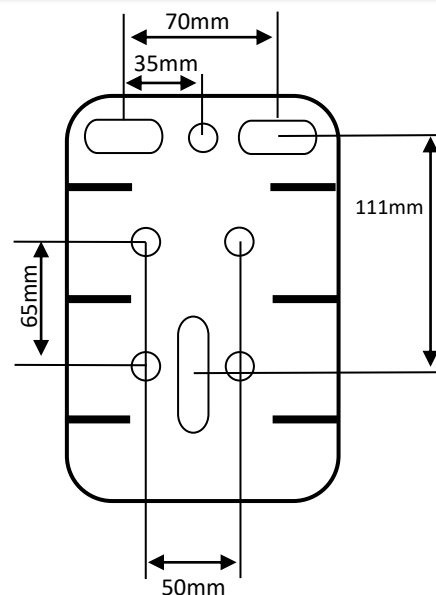

**10:1 5:1 1:1 BLACK POWDER COATED
WINCH c/w 8mtr BLUE WEBBING**

PART NO.	RATED CAPACITY	WEBBING SIZE	WEIGHT
SAHW101W	1000KG	50mm x 8mtr	5.7KG

**10:1 5:1 1:1 BLACK POWDER
COATED WINCH c/w 7.5mtr CABLE**

PART NO.	RATED CAPACITY	WEBBING SIZE	WEIGHT
SAHW101C	1000KG	5mm x 7.5mtr	5.7KG

**15:1 4.5:1 1:1 BLACK POWDER COATED
WINCH c/w 8mtr BLUE WEBBING**

PART NO.	RATED CAPACITY	WEBBING LENGHT	WEIGHT
SAHW151W	1500KG	50mm x 8mtr	6.7KG

**15:1 4.5:1 1:1 BLACK POWDER
COATED WINCH c/w 7.5mtr CABLE**

PART NO.	RATED CAPACITY	WEBBING LENGHT	WEIGHT
SAHW151C	1500KG	5mm x 7.5mtr	6.7KG

**17:1 5:1 1:1 BLACK POWDER COATED
WINCH c/w 10mtr BLUE WEBBING**

PART NO.	RATED CAPACITY	WEBBING LENGHT	WEIGHT
SAHW171W	2000KG	50mm x 10mtr	6.7KG

**17:1 5:1 1:1 BLACK POWDER
COATED WINCH c/w 10mtr CABLE**

PART NO.	RATED CAPACITY	WEBBING LENGHT	WEIGHT
SAHW171C	2000KG	5mm x 10mtr	6.7KG