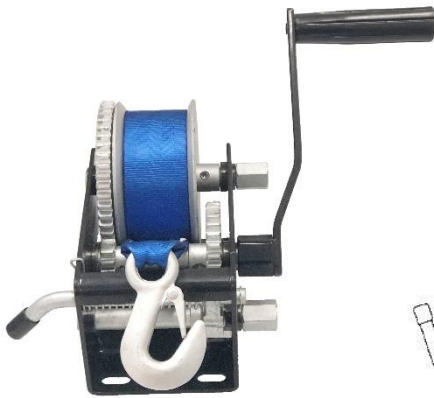

**15:1 4.5:1 1:1 BLACK POWDER COATED
WINCH c/w 8mtr BLUE WEBBING**

PART NO.	RATED CAPACITY	WEBBING LENGHT	WEIGHT
SAHW151W	1500KG	50mm x 8mtr	6.7KG