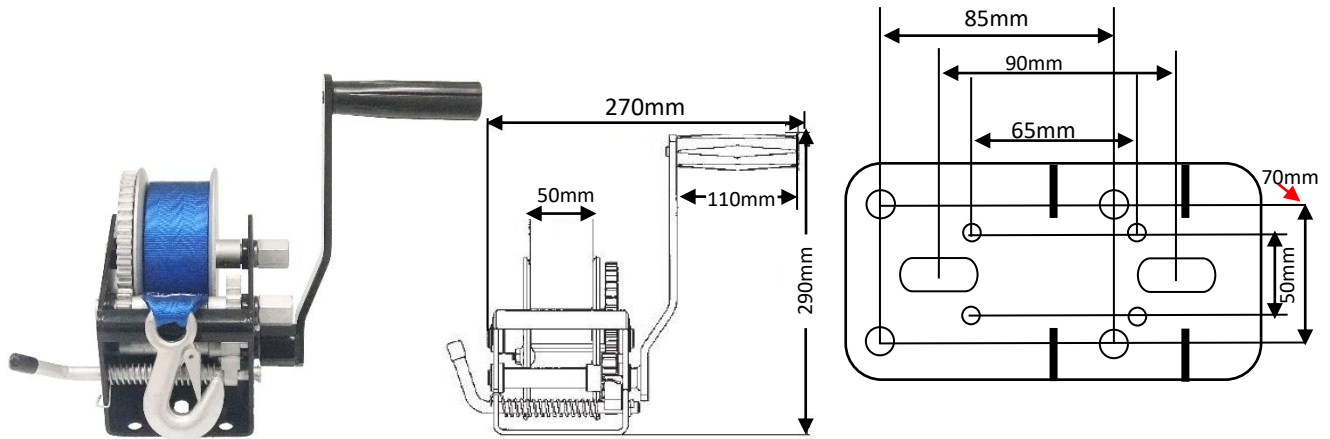

3:1 BLACK POWDER COATED WINCH c/w 7mtr BLUE WEBBING

PART NO.	RATED CAPACITY	WEBBING SIZE	WEIGHT
SAHW31W	500KG	50mm x 7mtr	5.1KG

3:1 BLACK POWDER COATED WINCH c/w 6mtr BLUE ROPE

PART NO.	RATED CAPACITY	WEBBING SIZE	WEIGHT
SAHW31R	500KG	4mm x 6mtr	5.1KG

3:1 BLACK POWDER COATED WINCH c/w 6mtr CABLE

PART NO.	RATED CAPACITY	WEBBING SIZE	WEIGHT
SAHW31C	500KG	4mm x 6mtr	5.1KG

5:1 1:1 BLACK POWDER COATED WINCH c/w 7mtr BLUE WEBBING

PART NO.	RATED CAPACITY	WEBBING SIZE	WEIGHT
SAHW51W	700KG	50mm x 7mtr	5.2KG

5:1 1:1 BLACK POWDER COATED WINCH c/w 7.5mtr BLUE ROPE

PART NO.	RATED CAPACITY	WEBBING SIZE	WEIGHT
SAHW51R	700KG	5mm x 7.5mtr	5.2KG

5:1 1:1 BLACK POWDER COATED WINCH c/w 7.5mtr CABLE

PART NO.	RATED CAPACITY	WEBBING SIZE	WEIGHT
SAHW51C	700KG	5mm x 7.5mtr	5.2KG

**10:1 5:1 1:1 BLACK POWDER COATED
WINCH c/w 8mtr BLUE WEBBING**

PART NO.	RATED CAPACITY	WEBBING SIZE	WEIGHT
SAHW101W	1000KG	50mm x 8mtr	5.7KG

**10:1 5:1 1:1 BLACK POWDER
COATED WINCH c/w 7.5mtr CABLE**