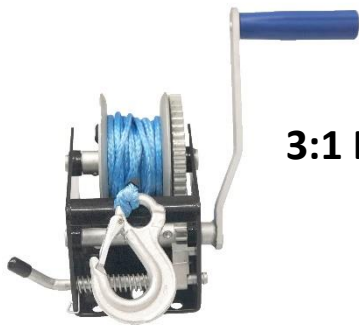

3:1 BLACK POWDER COATED WINCH c/w 7mtr BLUE WEBBING

PART NO.	RATED CAPACITY	WEBBING SIZE	WEIGHT
SAHW31W	500KG	50mm x 7mtr	5.1KG

3:1 BLACK POWDER COATED WINCH c/w 6mtr BLUE ROPE

PART NO.	RATED CAPACITY	WEBBING SIZE	WEIGHT
SAHW31R	500KG	4mm x 6mtr	5.1KG

3:1 BLACK POWDER COATED WINCH c/w 6mtr CABLE

PART NO.	RATED CAPACITY	WEBBING SIZE	WEIGHT
SAHW31C	500KG	4mm x 6mtr	5.1KG

5:1 1:1 BLACK POWDER COATED WINCH c/w 7mtr BLUE WEBBING

PART NO.	RATED CAPACITY	WEBBING SIZE	WEIGHT
SAHW51W	700KG	50mm x 7mtr	5.2KG

5:1 1:1 BLACK POWDER COATED WINCH c/w 7.5mtr BLUE ROPE

PART NO.	RATED CAPACITY	WEBBING SIZE	WEIGHT
SAHW51R	700KG	5mm x 7.5mtr	5.2KG

5:1 1:1 BLACK POWDER COATED WINCH c/w 7.5mtr CABLE

PART NO.	RATED CAPACITY	WEBBING SIZE	WEIGHT
SAHW51C	700KG	5mm x 7.5mtr	5.2KG

**10:1 5:1 1:1 BLACK POWDER COATED
WINCH c/w 8mtr BLUE WEBBING**

PART NO.	RATED CAPACITY	WEBBING SIZE	WEIGHT
SAHW101W	1000KG	50mm x 8mtr	5.7KG

**10:1 5:1 1:1 BLACK POWDER
COATED WINCH c/w 7.5mtr CABLE**