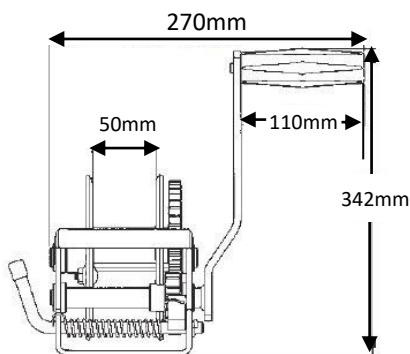

**10:1 5:1 1:1 BLACK POWDER COATED
WINCH c/w 8mtr BLUE WEBBING**

PART NO.	RATED CAPACITY	WEBBING SIZE	WEIGHT
SAHW101W	1000KG	50mm x 8mtr	5.7KG

**10:1 5:1 1:1 BLACK POWDER
COATED WINCH c/w 7.5mtr CABLE**

PART NO.	RATED CAPACITY	WEBBING SIZE	WEIGHT
SAHW101C	1000KG	5mm x 7.5mtr	5.7KG

**15:1 4.5:1 1:1 BLACK POWDER COATED
WINCH c/w 8mtr BLUE WEBBING**

PART NO.	RATED CAPACITY	WEBBING LENGHT	WEIGHT
SAHW151W	1500KG	50mm x 8mtr	6.7KG

**15:1 4.5:1 1:1 BLACK POWDER
COATED WINCH c/w 7.5mtr CABLE**

PART NO.	RATED CAPACITY	WEBBING LENGHT	WEIGHT
SAHW151C	1500KG	5mm x 7.5mtr	6.7KG

**17:1 5:1 1:1 BLACK POWDER COATED
WINCH c/w 10mtr BLUE WEBBING**

PART NO.	RATED CAPACITY	WEBBING LENGHT	WEIGHT
SAHW171W	2000KG	50mm x 10mtr	6.7KG

**17:1 5:1 1:1 BLACK POWDER
COATED WINCH c/w 10mtr CABLE**

PART NO.	RATED CAPACITY	WEBBING LENGHT	WEIGHT
SAHW171C	2000KG	5mm x 10mtr	6.7KG