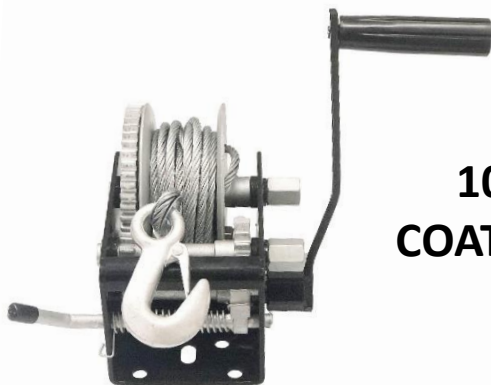

3:1 BLACK POWDER COATED WINCH c/w 7mtr BLUE WEBBING

PART NO.	RATED CAPACITY	WEBBING SIZE	WEIGHT
SAHW31W	500KG	50mm x 7mtr	5.1KG

3:1 BLACK POWDER COATED WINCH c/w 6mtr BLUE ROPE

PART NO.	RATED CAPACITY	WEBBING SIZE	WEIGHT
SAHW31R	500KG	4mm x 6mtr	5.1KG

3:1 BLACK POWDER COATED WINCH c/w 6mtr CABLE

PART NO.	RATED CAPACITY	WEBBING SIZE	WEIGHT
SAHW31C	500KG	4mm x 6mtr	5.1KG

5:1 1:1 BLACK POWDER COATED WINCH c/w 7mtr BLUE WEBBING

PART NO.	RATED CAPACITY	WEBBING SIZE	WEIGHT
SAHW51W	700KG	50mm x 7mtr	5.2KG

5:1 1:1 BLACK POWDER COATED WINCH c/w 7.5mtr BLUE ROPE

PART NO.	RATED CAPACITY	WEBBING SIZE	WEIGHT
SAHW51R	700KG	5mm x 7.5mtr	5.2KG

5:1 1:1 BLACK POWDER COATED WINCH c/w 7.5mtr CABLE

PART NO.	RATED CAPACITY	WEBBING SIZE	WEIGHT
SAHW51C	700KG	5mm x 7.5mtr	5.2KG

**10:1 5:1 1:1 BLACK POWDER COATED
WINCH c/w 8mtr BLUE WEBBING**

PART NO.	RATED CAPACITY	WEBBING SIZE	WEIGHT
SAHW101W	1000KG	50mm x 8mtr	5.7KG

**10:1 5:1 1:1 BLACK POWDER
COATED WINCH c/w 7.5mtr CABLE**