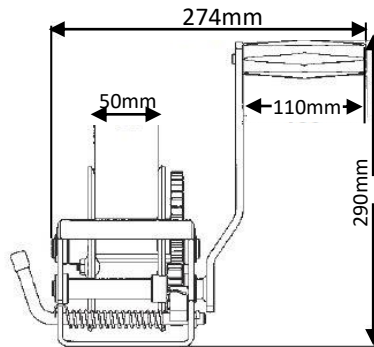

3:1 BLACK POWDER COATED WINCH c/w 6mtr CABLE

PART NO.	RATED CAPACITY	WEBBING SIZE	WEIGHT
SAHW31C	500KG	4mm x 6mtr	5.1KG

5:1 1:1 BLACK POWDER COATED WINCH c/w 7mtr BLUE WEBBING

PART NO.	RATED CAPACITY	WEBBING SIZE	WEIGHT
SAHW51W	700KG	50mm x 7mtr	5.2KG

5:1 1:1 BLACK POWDER COATED WINCH c/w 7.5mtr BLUE ROPE

PART NO.	RATED CAPACITY	WEBBING SIZE	WEIGHT
SAHW51R	700KG	5mm x 7.5mtr	5.2KG

5:1 1:1 BLACK POWDER COATED WINCH c/w 7.5mtr CABLE

PART NO.	RATED CAPACITY	WEBBING SIZE	WEIGHT
SAHW51C	700KG	5mm x 7.5mtr	5.2KG

**10:1 5:1 1:1 BLACK POWDER COATED
WINCH c/w 8mtr BLUE WEBBING**

PART NO.	RATED CAPACITY	WEBBING SIZE	WEIGHT
SAHW101W	1000KG	50mm x 8mtr	5.7KG

**10:1 5:1 1:1 BLACK POWDER
COATED WINCH c/w 7.5mtr CABLE**

PART NO.	RATED CAPACITY	WEBBING SIZE	WEIGHT
SAHW101C	1000KG	5mm x 7.5mtr	5.7KG

**15:1 4.5:1 1:1 BLACK POWDER COATED
WINCH c/w 8mtr BLUE WEBBING**

PART NO.	RATED CAPACITY	WEBBING LENGHT	WEIGHT
SAHW151W	1500KG	50mm x 8mtr	6.7KG