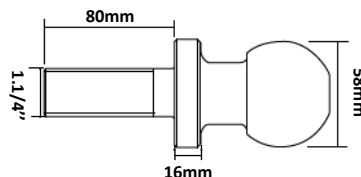

COUPLING

WF6

70mm BALL COUPLING c/w LEVER

WEIGHT RATING: TESTED TO 6000KG

W46/6

70mm BALL to suit 70mm COUPLING

WEIGHT RATING: TESTED TO 6000KG

WF45

70mm BALL COUPLING c/w LEVER

WEIGHT RATING: TESTED TO 4500KG

W46

70mm BALL to suit 70mm COUPLING

WEIGHT RATING: TESTED TO 4500KG

COUPLING

• GOOSE NECK COUPLING & BALLS

SM300C

SM300 3" GOOSE NECK COUPLING

WEIGHT RATING: 9000KG

GP300C

GP300 3" GOOSE NECK COUPLING

WEIGHT RATING: 9000KG

B2516

2.5/16" TOWBALL

TOWING RATING: 6000KG

SM300B

SM300 3" TOWBALL

TOWING RATING: 9000KG

JS-CWET

50mm A-FRAME WELD ON COUPLING

AO118

3" RING WELD ON SWIVEL COUPLING

WEIGHT RATING: 5000KG