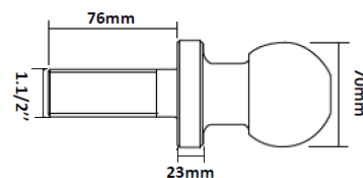

COUPLING

WF6

70mm BALL COUPLING c/w LEVER

WEIGHT RATING: TESTED TO 6000KG

W46/6

70mm BALL to suit 70mm COUPLING

WEIGHT RATING: TESTED TO 6000KG

WF45

70mm BALL COUPLING c/w LEVER

WEIGHT RATING: TESTED TO 4500KG

W46

70mm BALL to suit 70mm COUPLING

WEIGHT RATING: TESTED TO 4500KG

COUPLING

• GOOSE NECK COUPLING & BALLS

SM300C

SM300 3" GOOSE NECK COUPLING

WEIGHT RATING: 9000KG

GP300C

GP300 3" GOOSE NECK COUPLING

WEIGHT RATING: 9000KG

B2516

2.5/16" TOWBALL

TOWING RATING: 6000KG

SM300B

SM300 3" TOWBALL

TOWING RATING: 9000KG

JS-CWET

50mm A-FRAME WELD ON COUPLING

AO118

3" RING WELD ON SWIVEL COUPLING

WEIGHT RATING: 5000KG