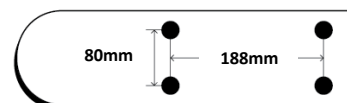

JS-CWET

50mm A-FRAME WELD ON COUPLING

AO118

3" RING WELD ON SWIVEL COUPLING

WEIGHT RATING: 5000KG

AO160

3" RING BOLT ON TELECOM COUPLING

WEIGHT RATING: 8000KG