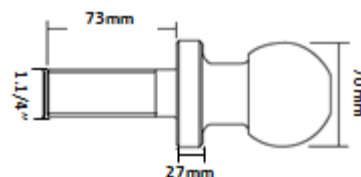

COUPLING

WF6

70mm BALL COUPLING c/w LEVER

WEIGHT RATING: TESTED TO 6000KG

W46/6

70mm BALL to suit 70mm COUPLING

WEIGHT RATING: TESTED TO 6000KG

WF45

70mm BALL COUPLING c/w LEVER

WEIGHT RATING: TESTED TO 4500KG

W46

70mm BALL to suit 70mm COUPLING

WEIGHT RATING: TESTED TO 4500KG

COUPLING

• GOOSE NECK COUPLING & BALLS

SM300C

SM300 3" GOOSE NECK COUPLING

WEIGHT RATING: 9000KG

GP300C

GP300 3" GOOSE NECK COUPLING

WEIGHT RATING: 9000KG

B2516

2.5/16" TOWBALL

TOWING RATING: 6000KG

SM300B

SM300 3" TOWBALL

TOWING RATING: 9000KG

JS-CWET

50mm A-FRAME WELD ON COUPLING

AO118

3" RING WELD ON SWIVEL COUPLING

WEIGHT RATING: 5000KG