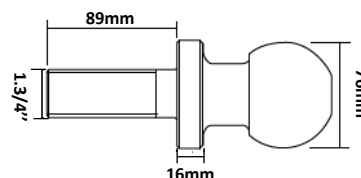

70mm BALL COUPLING c/w LEVER

WEIGHT RATING: TESTED TO 4500KG

W46

70mm BALL to suit 70mm COUPLING

WEIGHT RATING: TESTED TO 4500KG

COUPLING

• GOOSE NECK COUPLING & BALLS

SM300C

SM300 3" GOOSE NECK COUPLING

WEIGHT RATING: 9000KG

GP300C

GP300 3" GOOSE NECK COUPLING

WEIGHT RATING: 9000KG

B2516

2.5/16" TOWBALL

TOWING RATING: 6000KG

SM300B

SM300 3" TOWBALL

TOWING RATING: 9000KG

JS-CWET

50mm A-FRAME WELD ON COUPLING

AO118

3" RING WELD ON SWIVEL COUPLING

WEIGHT RATING: 5000KG