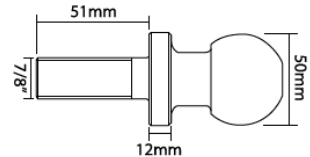

# MACHINE BALL

**TB178C**

**1.7/8" MACHINE BALL - 2" x 7/8" SHANK**

TOWING CAPACITY: 2270KG

**TB35C**

**50mm MACHINE BALL - 2" x 7/8" SHANK**  
(TESTED & PASSED IN AUSTRALIA TO AS 4177.2-2004)

TOWING CAPACITY: 3500KG

**TB3562Z**

**50mm MACHINE BALL - 2.5" x 7/8" SHANK**

TOWING CAPACITY: 3500KG

**TB5080C**

**50mm MACHINE BALL - 3" x 7/8" SHANK**

TOWING CAPACITY: 2500KG

**TB503T**

**50mm MACHINE BALL - 2" x 1" SHANK**

TOWING CAPACITY: 3500KG