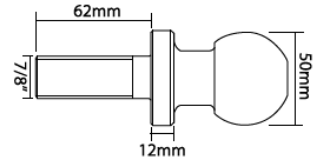

# MACHINE BALL

**TB178C**

**1.7/8" MACHINE BALL - 2" x 7/8" SHANK**

TOWING CAPACITY: 2270KG

**TB35C**

**50mm MACHINE BALL - 2" x 7/8" SHANK**  
(TESTED & PASSED IN AUSTRALIA TO AS 4177.2-2004)

TOWING CAPACITY: 3500KG

**TB3562Z**

**50mm MACHINE BALL - 2.5" x 7/8" SHANK**

TOWING CAPACITY: 3500KG

**TB5080C**

**50mm MACHINE BALL - 3" x 7/8" SHANK**

TOWING CAPACITY: 2500KG

**TB503T**

**50mm MACHINE BALL - 2" x 1" SHANK**

TOWING CAPACITY: 3500KG