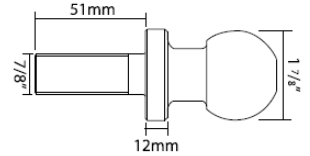

# MACHINE BALL

**TB178C**

**1.7/8" MACHINE BALL - 2" x 7/8" SHANK**

TOWING CAPACITY: 2270KG

**TB35C**

**50mm MACHINE BALL - 2" x 7/8" SHANK**  
(TESTED & PASSED IN AUSTRALIA TO AS 4177.2-2004)

TOWING CAPACITY: 3500KG

**TB3562Z**

**50mm MACHINE BALL - 2.5" x 7/8" SHANK**

TOWING CAPACITY: 3500KG

**TB5080C**

**50mm MACHINE BALL - 3" x 7/8" SHANK**

TOWING CAPACITY: 2500KG

**TB503T**

**50mm MACHINE BALL - 2" x 1" SHANK**

TOWING CAPACITY: 3500KG