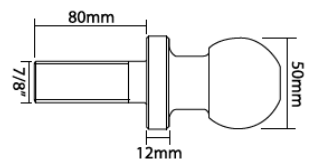

# MACHINE BALL

**TB178C**

**1.7/8" MACHINE BALL - 2" x 7/8" SHANK**

TOWING CAPACITY: 2270KG

**TB35C**

**50mm MACHINE BALL - 2" x 7/8" SHANK**  
(TESTED & PASSED IN AUSTRALIA TO AS 4177.2-2004)

TOWING CAPACITY: 3500KG

**TB3562Z**

**50mm MACHINE BALL - 2.5" x 7/8" SHANK**

TOWING CAPACITY: 3500KG

**TB5080C**

**50mm MACHINE BALL - 3" x 7/8" SHANK**

TOWING CAPACITY: 2500KG

**TB503T**

**50mm MACHINE BALL - 2" x 1" SHANK**