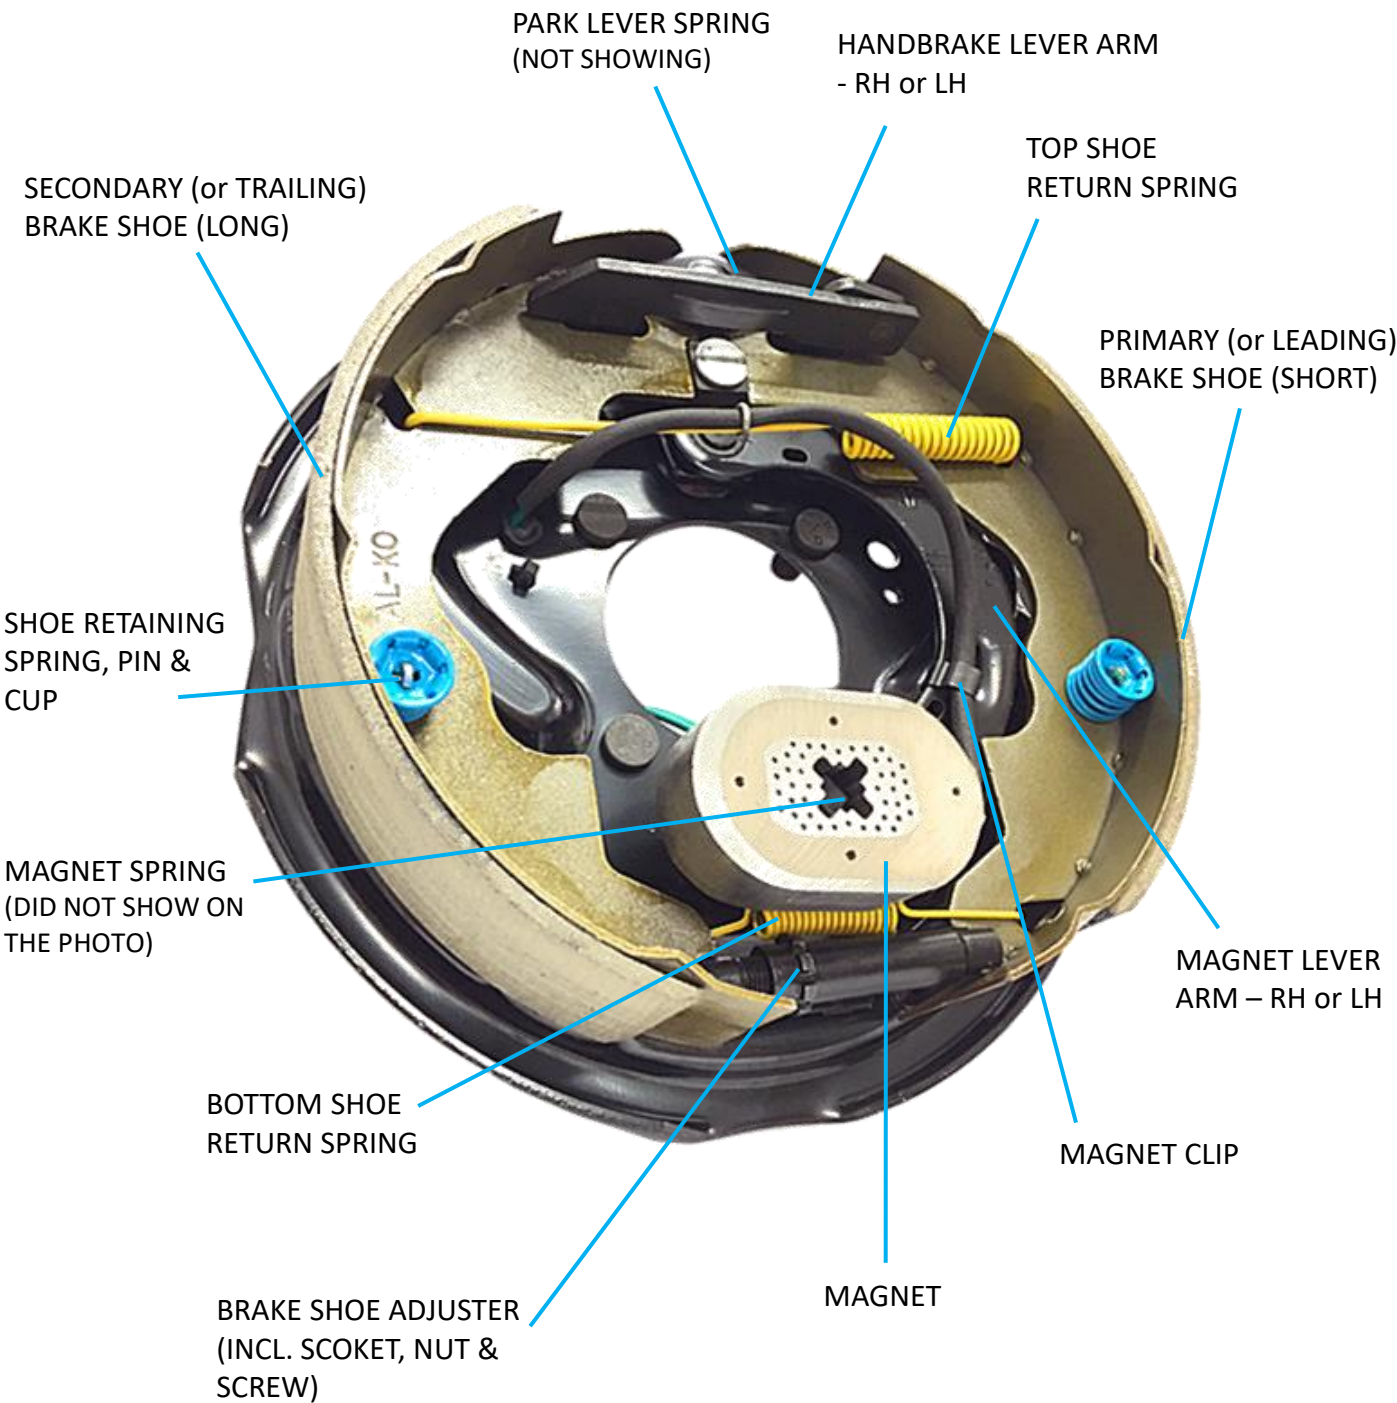

ELECTRIC BRAKE SPARE PARTS

- to suit 10" ELECTRIC BRAKE

		PART NUMBER	DESCRIPTION
		332100S	STD ELECTRIC MOUNT PLATE – 39mm ROUND HOLE
		332150B	H/DUTY ELECTRIC MOUNT PLATE – 45mm ROUND HOLE
		FE10S42	ELECTRIC MOUNT PLATE to suit 40mm SQUARE AXLE – 42mm SQUARE HOLE
		FE10S47	ELECTRIC MOUNT PLATE to suit 45mm SQUARE AXLE – 47mm SQUARE HOLE
		FE10S52	ELECTRIC MOUNT PLATE to suit 50mm SQUARE AXLE – 52mm SQUARE HOLE

NOTE: FOR BEST RESULTS, USE JIG TO FIT MOUNT PLATES

• 10" & 12" ELECTRIC BACKPLATE – AL-KO

NOTE: SAMPLE BASED ON THE AK 10" RH ELECTRIC BACKPLATE

ELECTRIC BRAKE

SPARE PARTS

- to suit 10" ELECTRIC BACKPLATE – AL-KO

ELECTRIC BRAKE SPARE PARTS

- to suit 10'' ELECTRIC BACKPLATE – AL-KO

	PART NUMBER	DESCRIPTION
	339115	AK 10'' MAGNET LEVER ARM – R/H
	339114	AK 10'' MAGNET LEVER ARM – L/H
	339120/1	PAIR AK 10'' ELECTRIC BRAKE SHOES to suit 1 WHEEL
	339132	AK HANDBRAKE LEVER ARM – R/H to suit 10'' & 12''
	339131	AK HANDBRAKE LEVER ARM – L/H to suit 10'' & 12''

ELECTRIC BRAKE SPARE PARTS

• to suit 10" ELECTRIC BACKPLATE – AL-KO

	PART NUMBER	DESCRIPTION
	339101	AK MAGNET CIR CLIP (OLD STYLE) to suit 10" & 12"
	339102	AK MAGNET CLIP (NEW STYLE) to suit 10" & 12"
	339110	AK MAGNET SPRING to suit 10" & 12"
	339124	AK BRAKE SHOE ADJUSTER to suit 10" & 12"
	339126/7	AK SHOE RETAINING SPRING, PIN & CUP to suit 10" & 12"
	339128	AK 10" BOTTOM SHOE RETURN SPRING