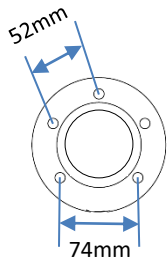

ELECTRIC BRAKE SPARE PARTS

- to suit 10" ELECTRIC BRAKE

		PART NUMBER	DESCRIPTION
		332100S	STD ELECTRIC MOUNT PLATE – 39mm ROUND HOLE
		332150B	H/DUTY ELECTRIC MOUNT PLATE – 45mm ROUND HOLE
		FE10S42	ELECTRIC MOUNT PLATE to suit 40mm SQUARE AXLE – 42mm SQUARE HOLE
		FE10S47	ELECTRIC MOUNT PLATE to suit 45mm SQUARE AXLE – 47mm SQUARE HOLE
		FE10S52	ELECTRIC MOUNT PLATE to suit 50mm SQUARE AXLE – 52mm SQUARE HOLE

ELECTRIC BRAKE SPARE PARTS

• to suit 10" ELECTRIC BACKPLATE – AL-KO

	PART NUMBER	DESCRIPTION
	339101	AK MAGNET CIR CLIP (OLD STYLE) to suit 10" & 12"
	339102	AK MAGNET CLIP (NEW STYLE) to suit 10" & 12"
	339110	AK MAGNET SPRING to suit 10" & 12"
	339124	AK BRAKE SHOE ADJUSTER to suit 10" & 12"
	339126/7	AK SHOE RETAINING SPRING, PIN & CUP to suit 10" & 12"
	339128	AK 10" BOTTOM SHOE RETURN SPRING

ELECTRIC BRAKE

SPARE PARTS

- to suit 10" ELECTRIC BACKPLATE – AL-KO

	PART NUMBER	DESCRIPTION
	339130	AK 10" TOP SHOE RETURN SPRING
	339129	AK 10" PARK LEVER SPRING
	339140	AK 12" BOTTOM SHOE RETURN SPRING

ELECTRIC BRAKE SPARE PARTS

• to suit 12" ELECTRIC BACKPLATE – AL-KO

	PART NUMBER	DESCRIPTION
	BF12	12" MOUNT PLATE – 60mm HOLE
	339117	AK 12" MAGNET LEVER ARM – R/H
	339116	AK 12" MAGNET LEVER ARM – L/H
	339122/3	PAIR AK 12" ELECTRIC BRAKE SHOES to suit 1 WHEEL
	339300	AK 12" OVAL MAGNET (LOOSE) – L/H or R/H
	339355	AK 12" OVAL OFF-ROAD MAGNET (LOOSE) – R/H
	339350	AK 12" OVAL OFF-ROAD MAGNET (LOOSE) – L/H