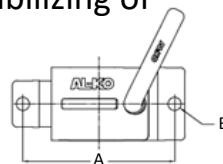

When rigid stability is required the AL-KO range of stands fits the bill. Available in varying heights and also in weld on swivel bracket versions.

These steady stands are ideal for fixed location stabilizing of trailers and plant equipment.

AS14

Part No.	Outer Tube mm ²	Tube Mount Fitted	Weight KG	Load Capacity KG	Surface Finish	H1	H2	G1	G2
AS14	48.0RD	N/A	4.5	400	Zinc	375	625	70	320

AS20

Part No.	Outer Tube mm ²	Tube Mount Fitted	Weight KG	Load Capacity KG	Surface Finish	H1	H2	G1	G2
AS20	48.0RD	N/A	5.0	400	Zinc	515	765	160	410