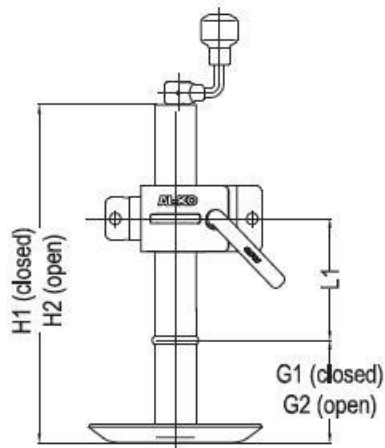

AS14

Part No.	Outer Tube mm ²	Tube Mount Fitted	Weight KG	Load Capacity KG	Surface Finish	H1	H2	G1	G2
AS14	48.0RD	N/A	4.5	400	Zinc	375	625	70	320

AS20

Part No.	Outer Tube mm ²	Tube Mount Fitted	Weight KG	Load Capacity KG	Surface Finish	H1	H2	G1	G2
AS20	48.0RD	N/A	5.0	400	Zinc	515	765	160	410

AS27

Part No.	Outer Tube mm ²	Tube Mount Fitted	Weight KG	Load Capacity KG	Surface Finish	H1	H2	G1	G2
AS27	48.0RD	N/A	6.0	400	Zinc	695	945	360	610

629000

Part No.	Outer Tube mm ²	Tube Mount Fitted	Weight KG	Load Capacity KG	Surface Finish	A	B
629000	48.0RD	N/A	N/A	N/A	Zinc	150	13

Part No.	Outer Tube mm ²	Tube Mount Fitted	Weight KG	Load Capacity KG	Surface Finish	A1	A2	B	C	D
622057	57.5RD	Yes	6.7	1300	Zinc	550	900	400	167	118
622057L	57.5RD	Yes	9.1	1300	Zinc	1060	1440	910	167	118
622070	70.0SQ	No	11.8	1500	Zinc	595	1275	-	167	118
622070WTM	70.0SQ	Yes	12.3	1500	Zinc	595	1275	-	167	118
622071	70.0SQ	No	9.9	2000	Zinc	580	940	-	167	118
622071WTM	70.0SQ	Yes	10.4	2000	Zinc	580	940	430	167	118
622110	110 SQ	No	32.9	4500	Zinc	690	1275	-	326	250
622000	Chassis Mount & Tube Bracket Kit				Zinc	-				