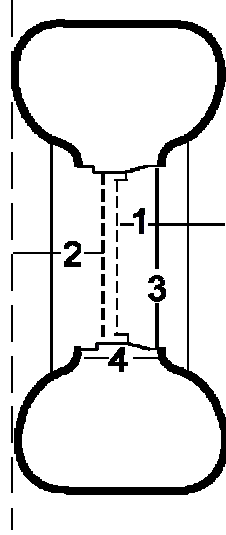

## **HOW TO MEASURE WHEEL OFFSET & PCD**

FAX:(08) 8262 6123 PH:(08) 8262 7170 EMAIL: [sales@satrailer.com.au](mailto:sales@satrailer.com.au)

1. Inside Offset (including tyre) \_\_\_\_\_
2. Outer Offset (including tyer) \_\_\_\_\_
3. Rim/Tyre Diameter \_\_\_\_\_
4. Rim Width \_\_\_\_\_
5. No. of Wheel Studs & Diameter \_\_\_\_\_
6. Pitch Circle Diameter (PCD) \_\_\_\_\_
7. Measure Studs Centre to Centre \_\_\_\_\_
8. Bore Diameter \_\_\_\_\_