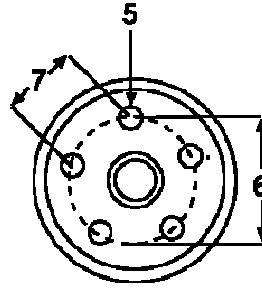

## **HOW TO MEASURE WHEEL OFFSET & PCD**

FAX:(08) 8262 6123 PH:(08) 8262 7170 EMAIL: [sales@satrailer.com.au](mailto:sales@satrailer.com.au)

1. Inside Offset (including tyre) \_\_\_\_\_
2. Outer Offset (including tyer) \_\_\_\_\_
3. Rim/Tyre Diameter \_\_\_\_\_
4. Rim Width \_\_\_\_\_
5. No. of Wheel Studs & Diameter \_\_\_\_\_
6. Pitch Circle Diameter (PCD) \_\_\_\_\_
7. Measure Studs Centre to Centre \_\_\_\_\_
8. Bore Diameter \_\_\_\_\_